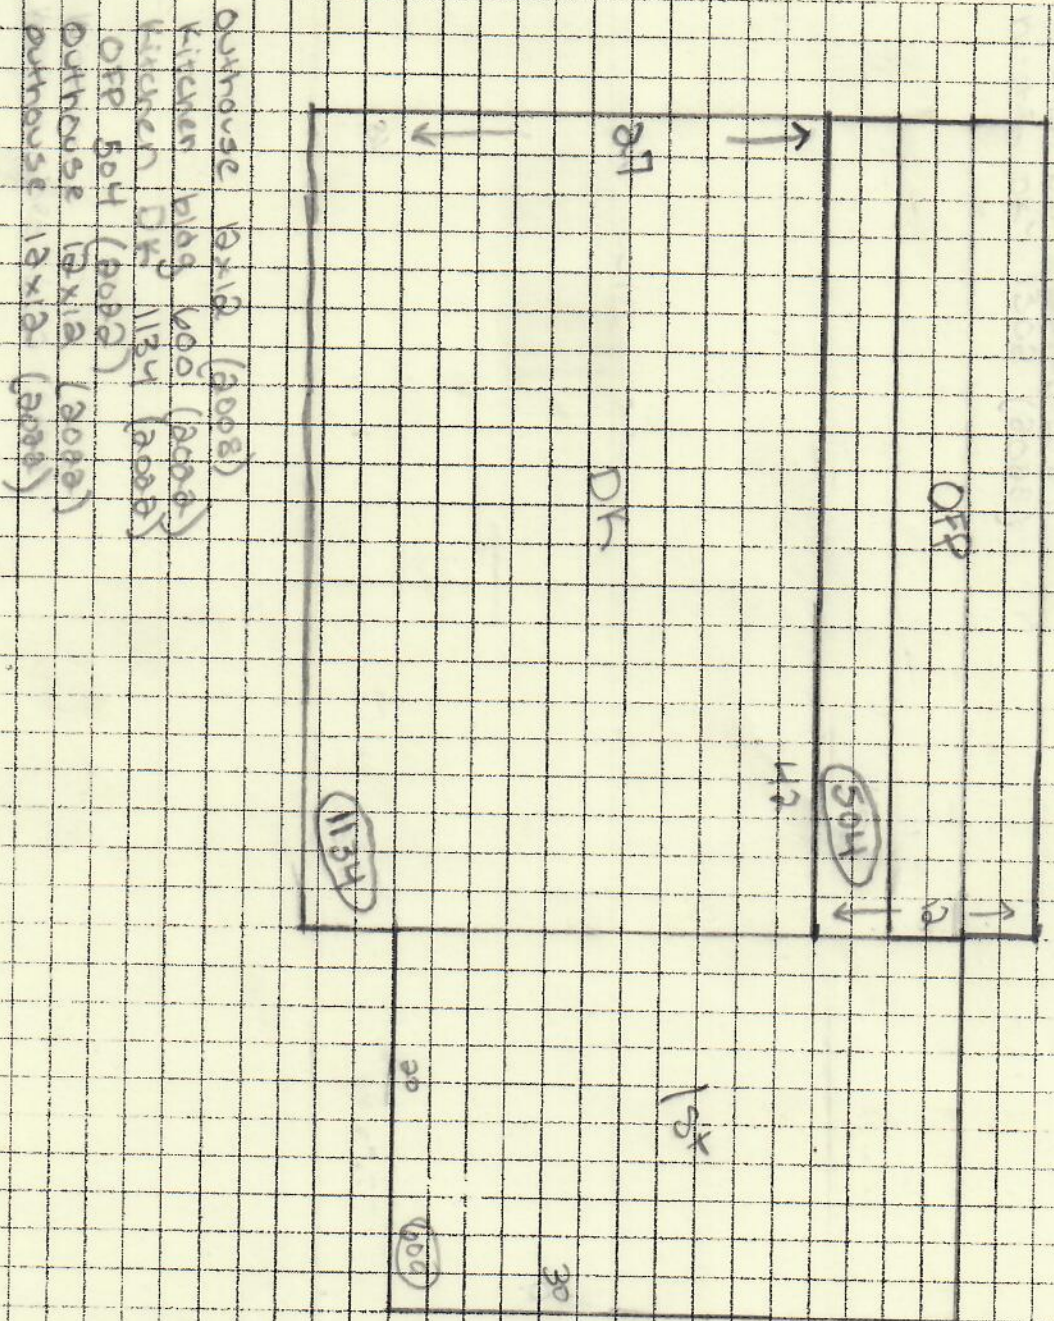

002-0
Rippleffect, Inc.
Cow Island

SUBAREAS

UNITS

BUILDING SKETCH

OWNER

Outhouse 12x12 (2008)
Kitchen 11x9 (2008)
DK 11x9 (2008)
DFP 504 (2008)
Outhouse 12x12 (2008)

Building Year:
Sq. Footage: 846035