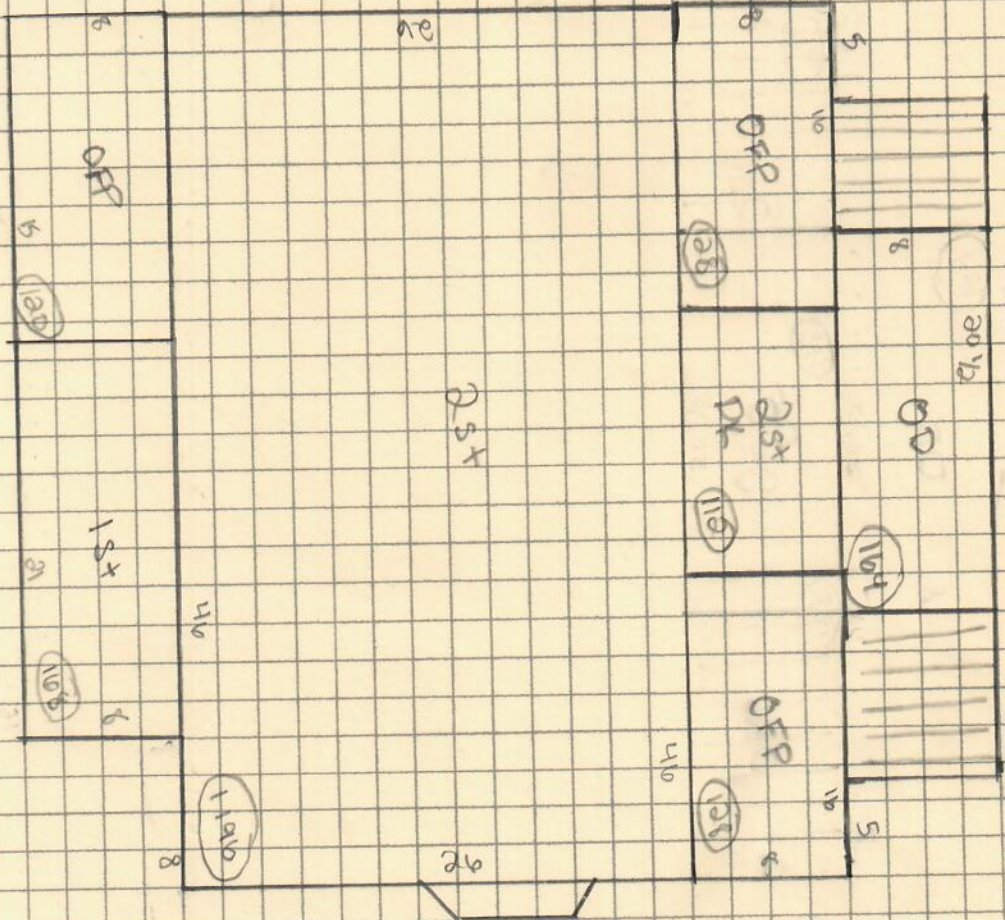

SUBAREAS

UNITS

BUILDING SKETCH

OWNER

DK	112
OFF	488
OD	164
1st	168
2st	1196

Barn 624
 1st 168
 2st 1196