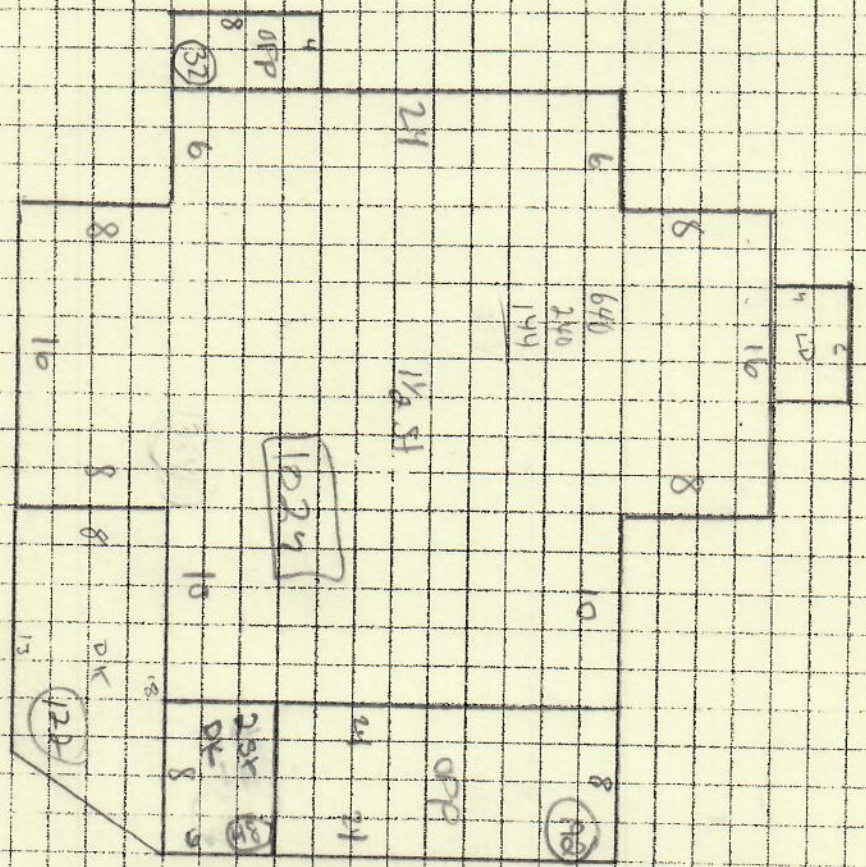

SUBAREAS UNITS

BUILDING SKETCH

OWNER

OFF 192
 OFF 32
 DK 122
 1 1/2 (1924)
 DK 48 (2002)

Beach Ave.

160-0
 Zahradka, Karen
 315 Beach Ave.
 315 Beach Avenue

Water

Building Year: 2002
 Sq. Footage: 75608

M

(Guest House)

160 / 95A-A-4 315 Beach Ave
 Zahradka, Karen

SUBAREAS

UNITS

BUILDING SKETCH

OWNER

DK 160
 1st 600
 1st 240
 DK 240

Smaller
 Guest House

Beach Ave