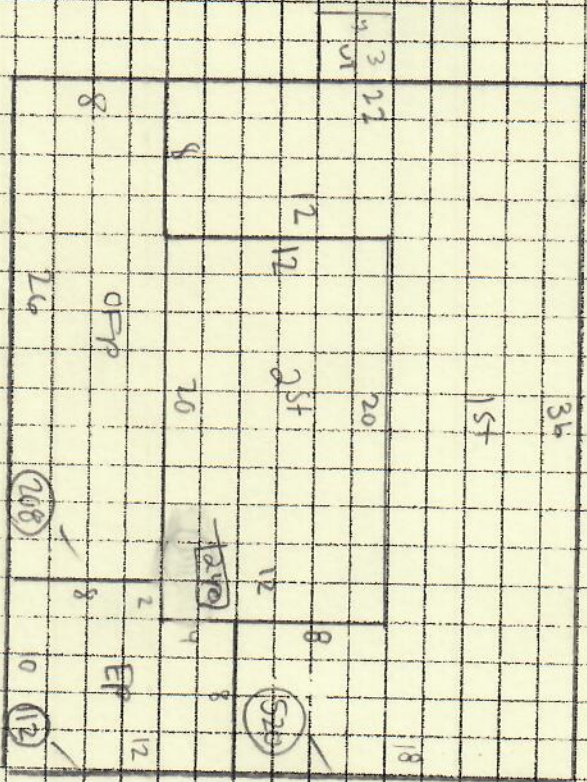

214-0
 Hegy, Gloria
 156 Island Avenue

SUBAREAS

UNITS

BUILDING SKETCH

OWNER

1st 520
 EP 112
 O/P 208
 UT 12
 2st 240

Island Ave.

Water

Building Year: 1910
 Sq. Footage: 9360

M