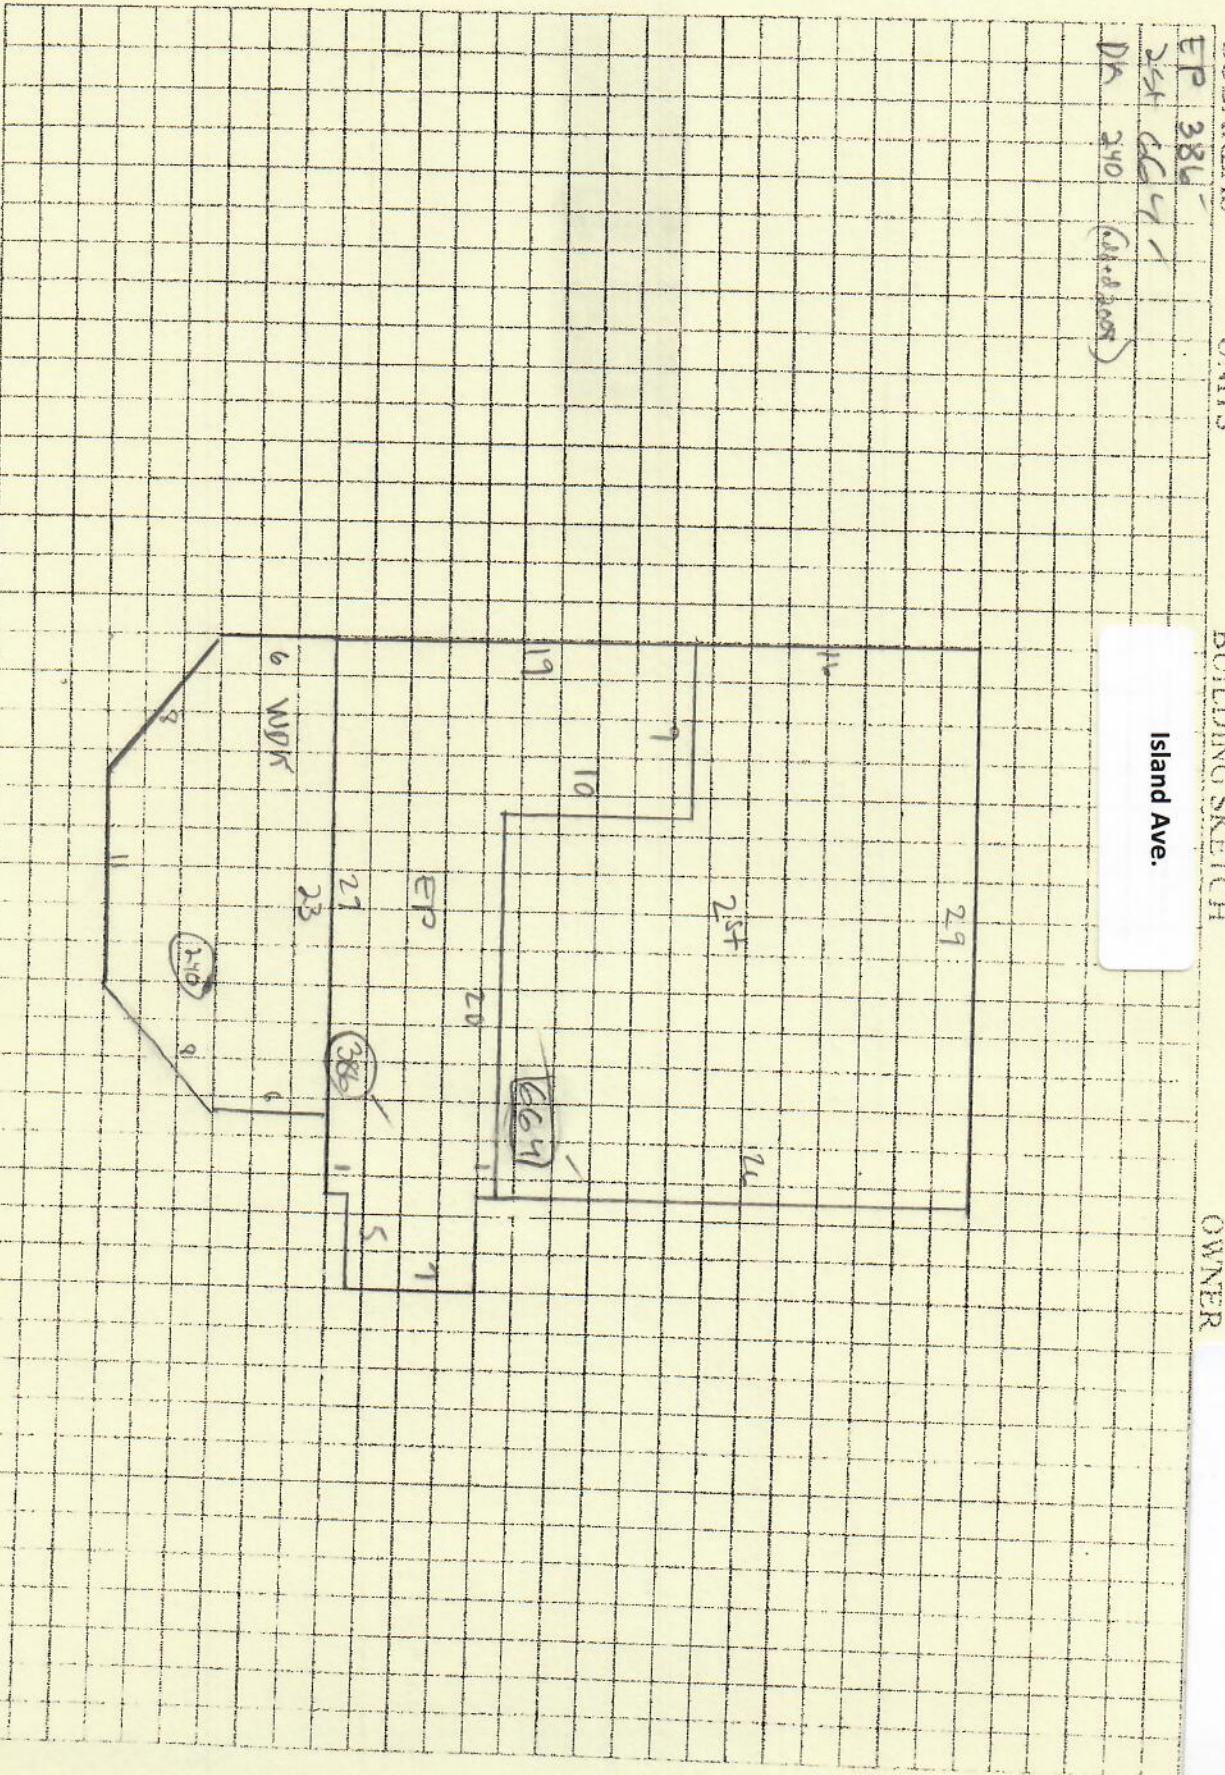

215-0  
Comer Family 2012 R.E. Trust  
152 Island Ave.

SUBAREAS UNITS

EP 386  
254 664  
DA 210 (condom)

BUILDING SKETCH

Island Ave.

OWNER

Water

Building Year: 1910  
Sq. Footage: 7692

M