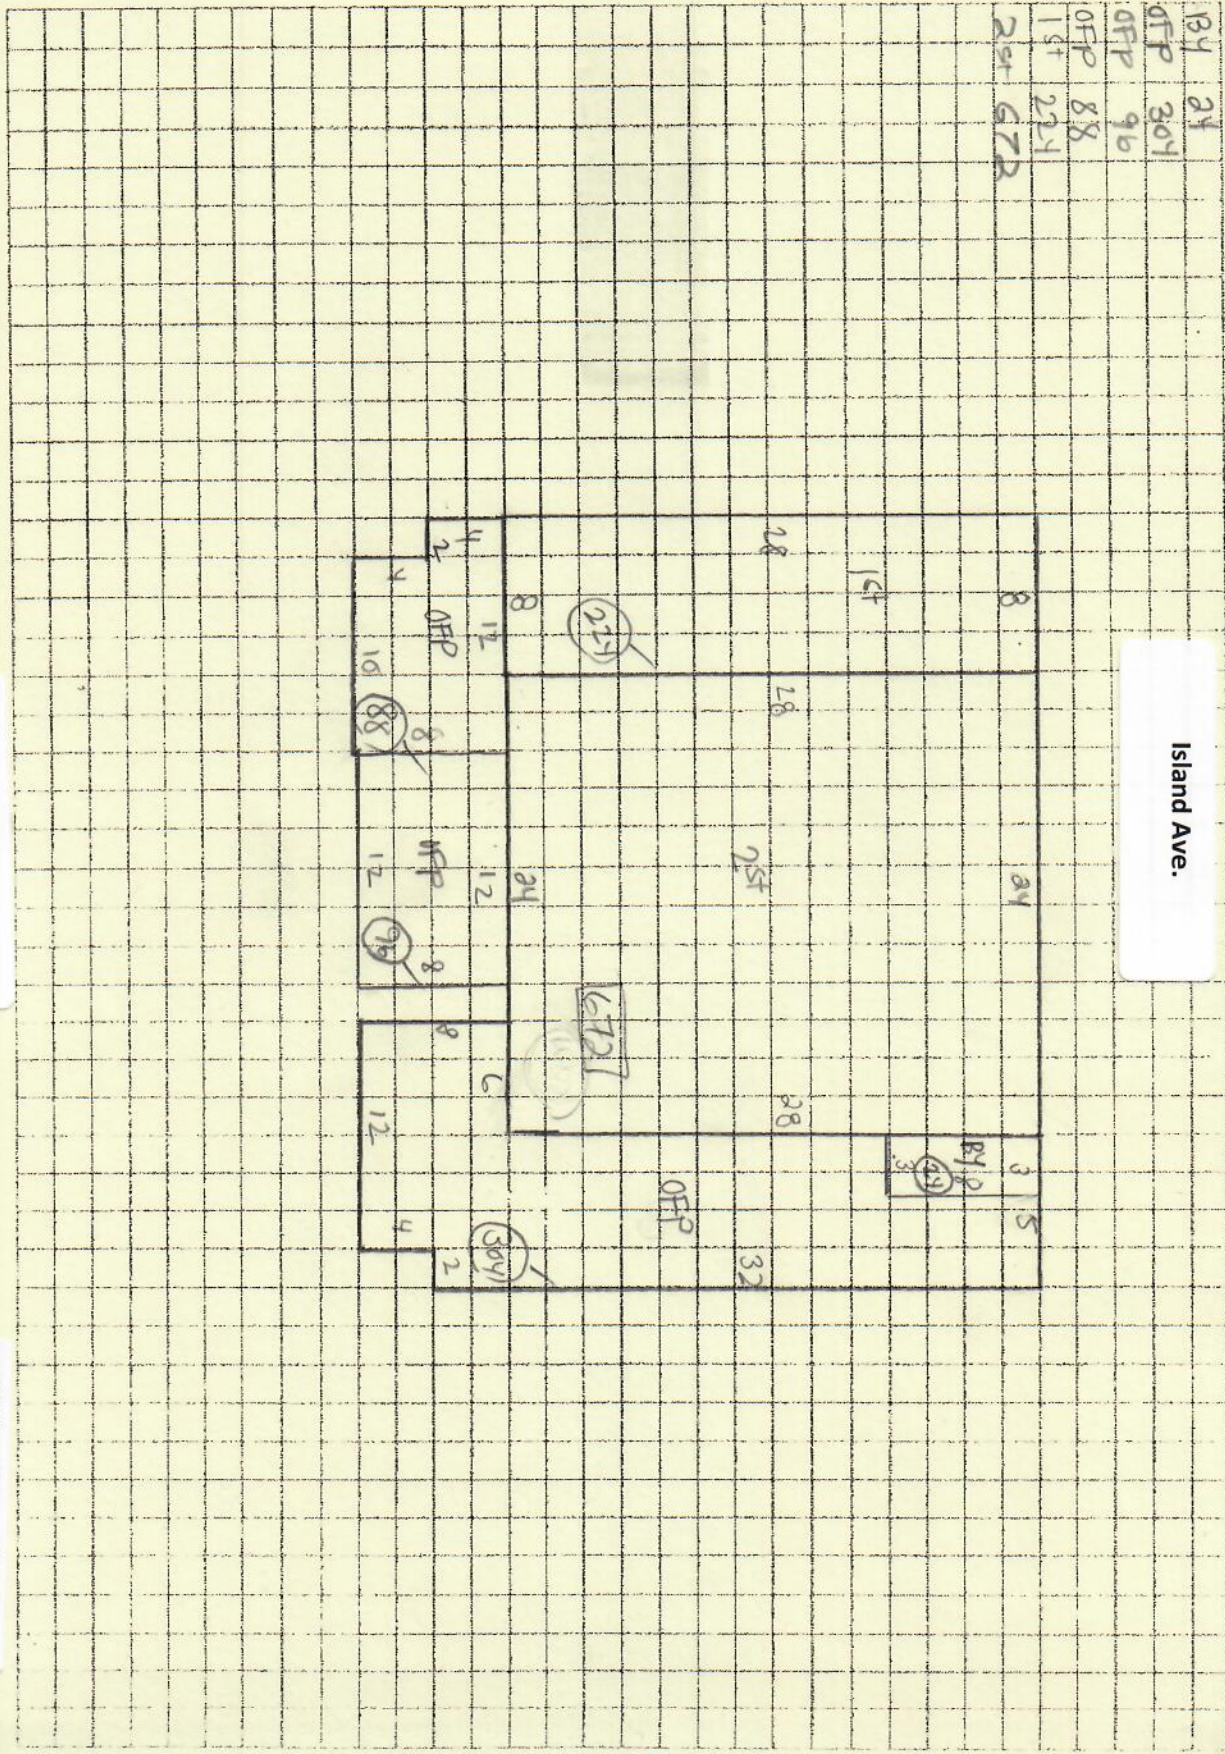

220-0
 Smith, Barbara S.
 116 Island Ave.

SUBAREAS UNITS BUILDING SKETCH OWNER

BY	24
OFF	304
OFF	96
OFF	88
1st	224
2nd	672

Island Ave.

Water

Building Year: 1900
 Sq. Footage: 10000

M