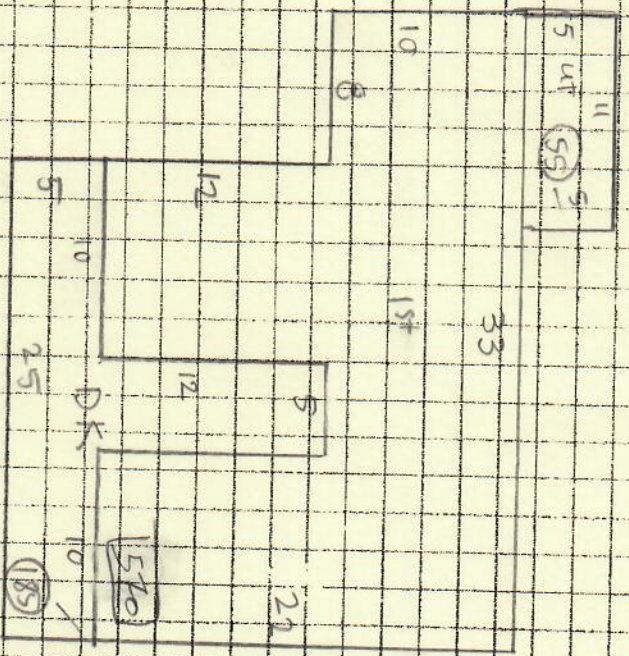

234-0  
Kilgore, John Michael  
12 Kilgore Lane

SUBAREAS UNITS BUILDING SKETCH OWNER

UT SS  
DK 185  
1st 570

Kilgore Ln.

Island Ave.

Building Year: 1940  
Sq. Footage: 4250

M