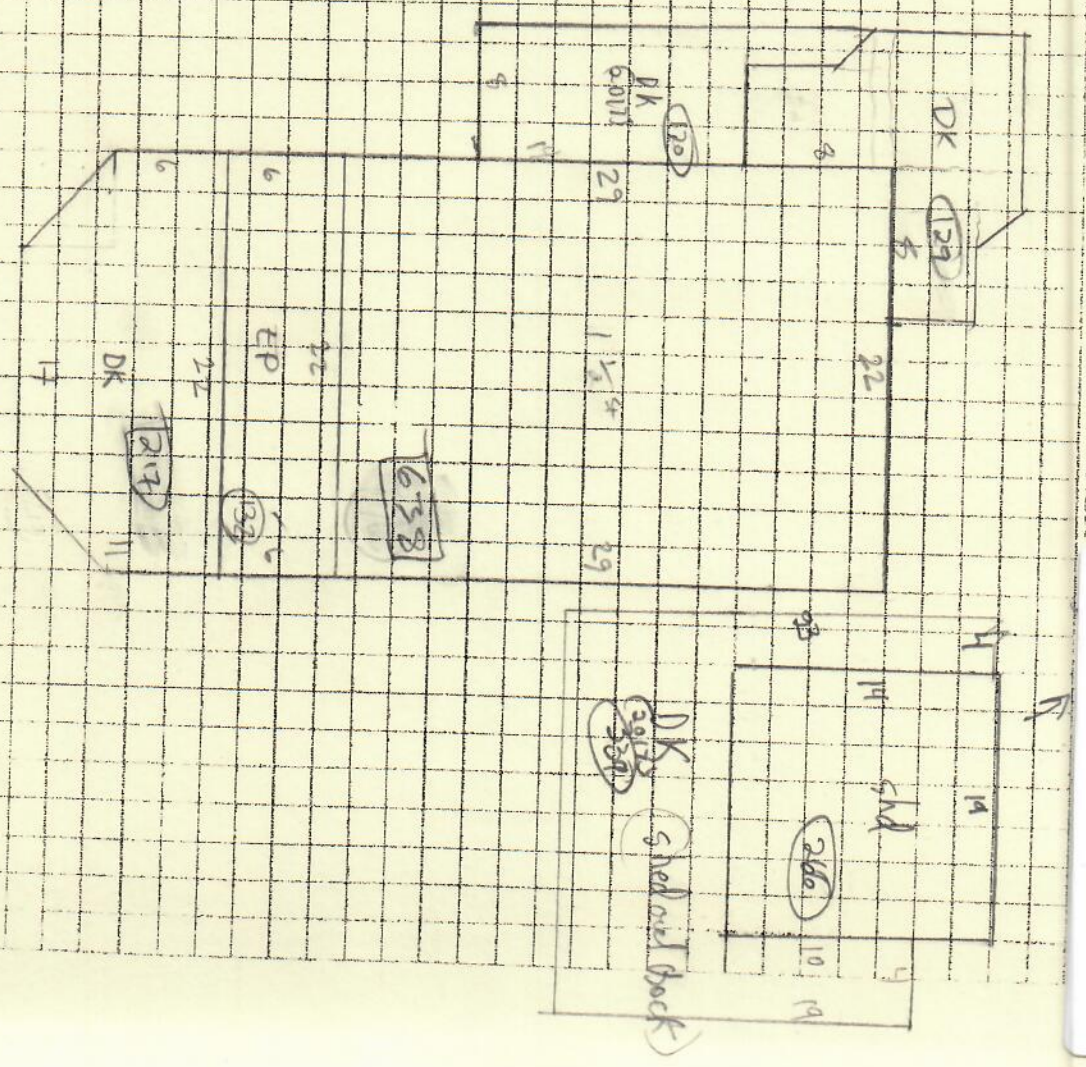

SUBAREAS

UNITS

BUILDING SKETCH

OWNER

235-0  
 Kilgore, John Michael  
 Kilgore, Toby Lynn Jts.  
 14 Kilgore Lane

DK 217 ✓  
 EP 132 ✓  
 DK 139  
 DK 130  
 DK 120

RS-1 24 (2002)

Building Year: 1940  
 Sq. Footage: 95542