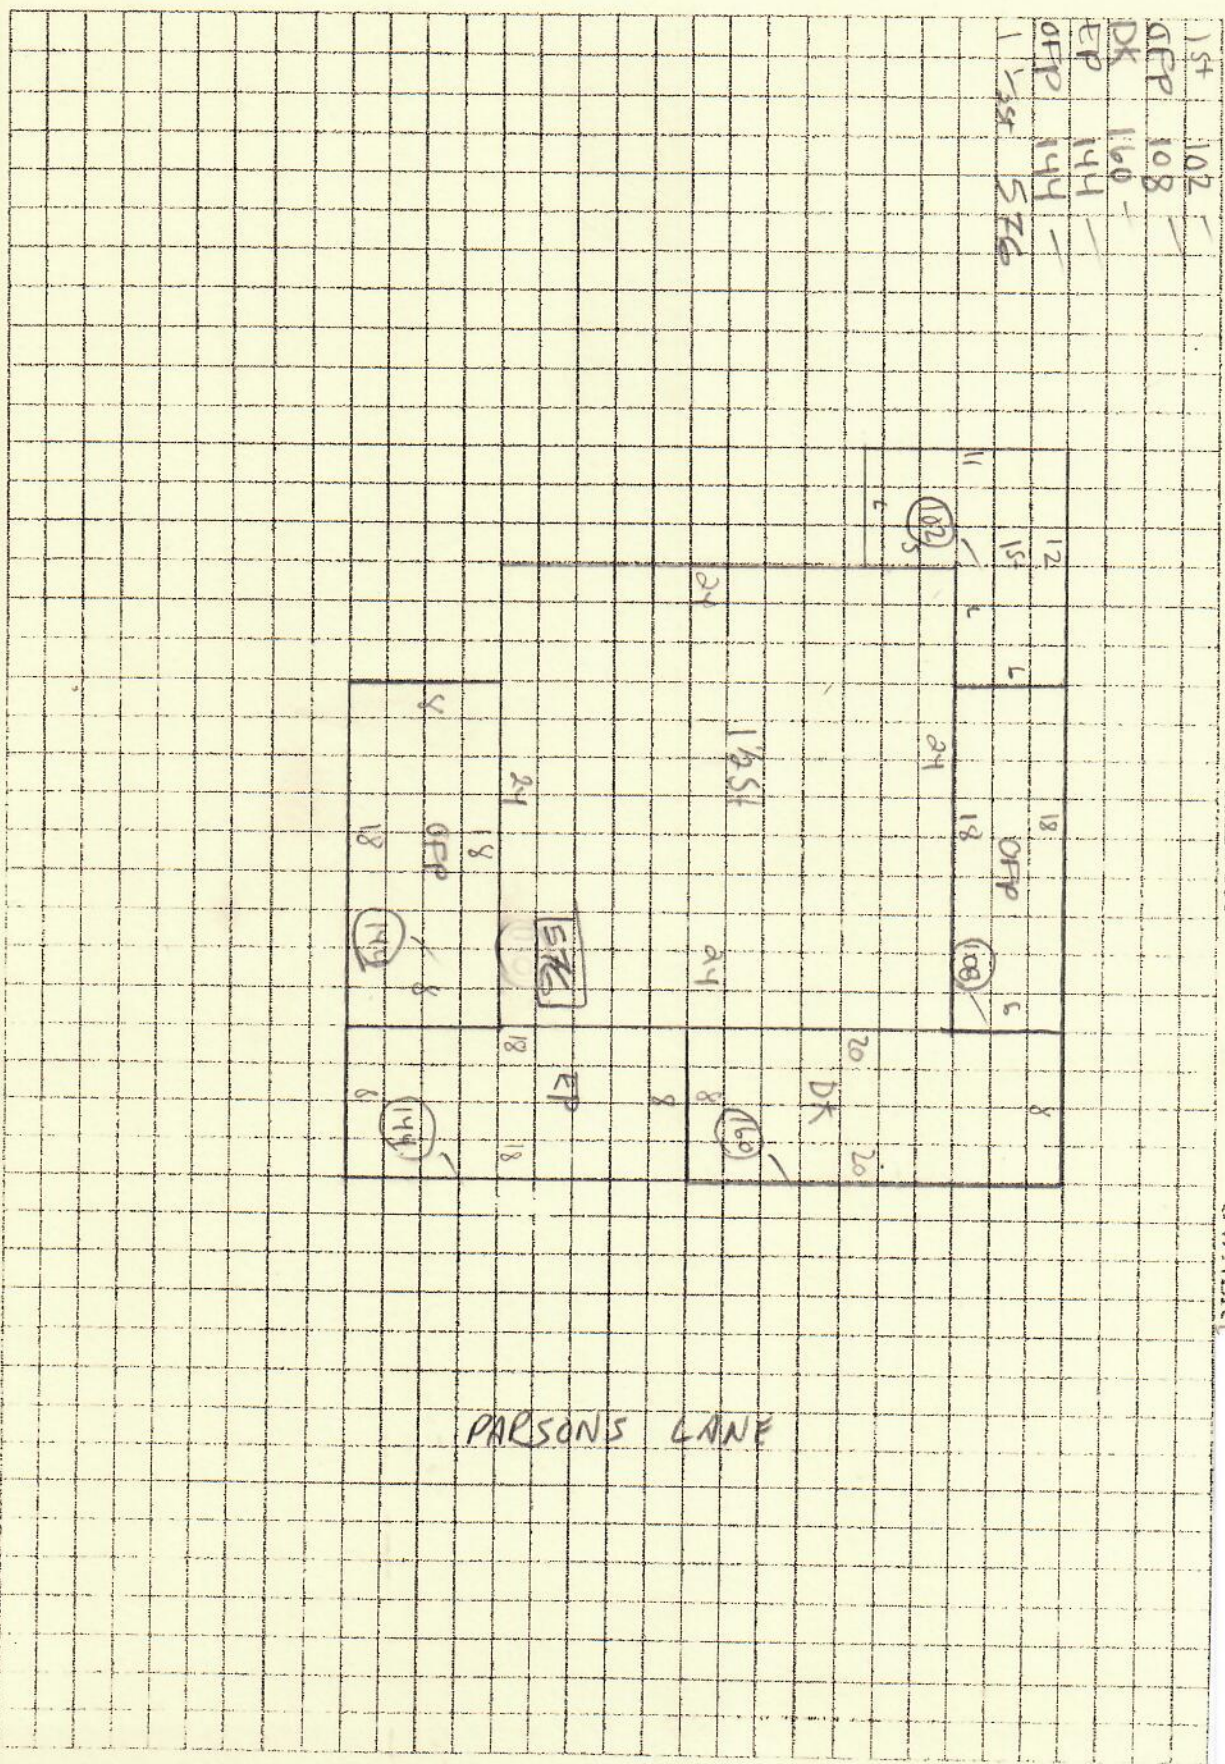

243-0  
 Driscoll, Edward K.  
 & Susan E. Jts.  
 115 Island Ave.

SUBAREAS UNITS BUILDING SKETCH OWNER

Island Ave.

Building Year: 1913  
 Sq. Footage: 20000

M