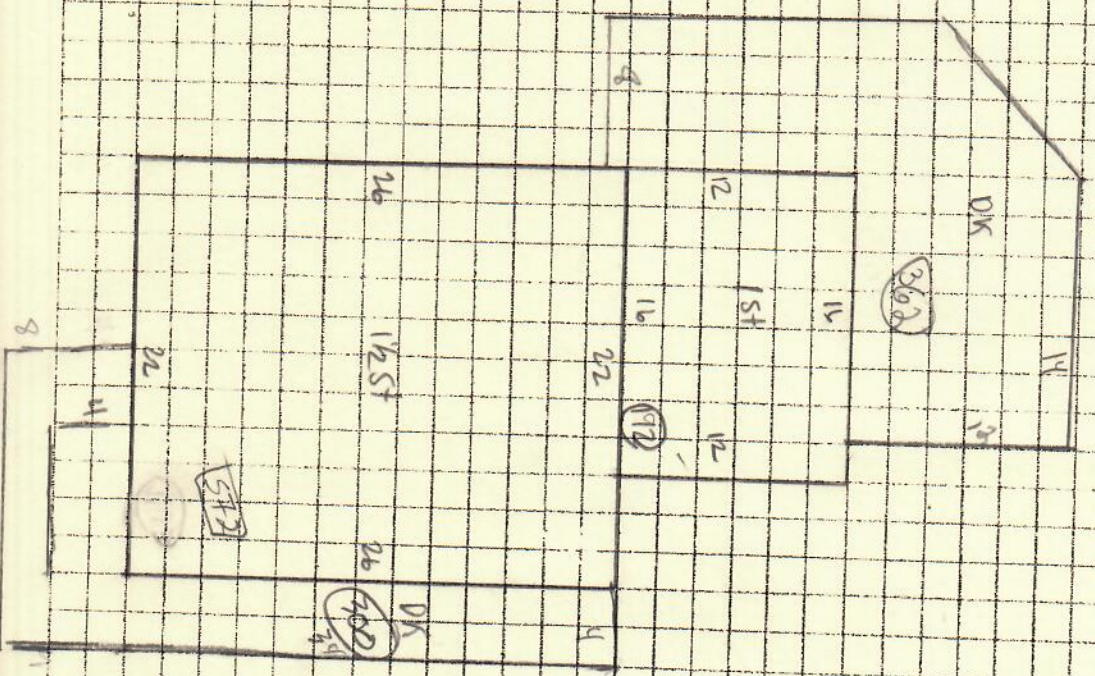

257-0  
 Thorpe, Ann Calliandro  
 56 Fowler Road

SUBAREAS UNITS BUILDING SKETCH OWNER

1st 192  
 1st 573  
 DK 362  
 DK 300

RS 1 320 (garage)

Island Ave.

Building Year: 1896  
 Sq. Footage: 144500

M