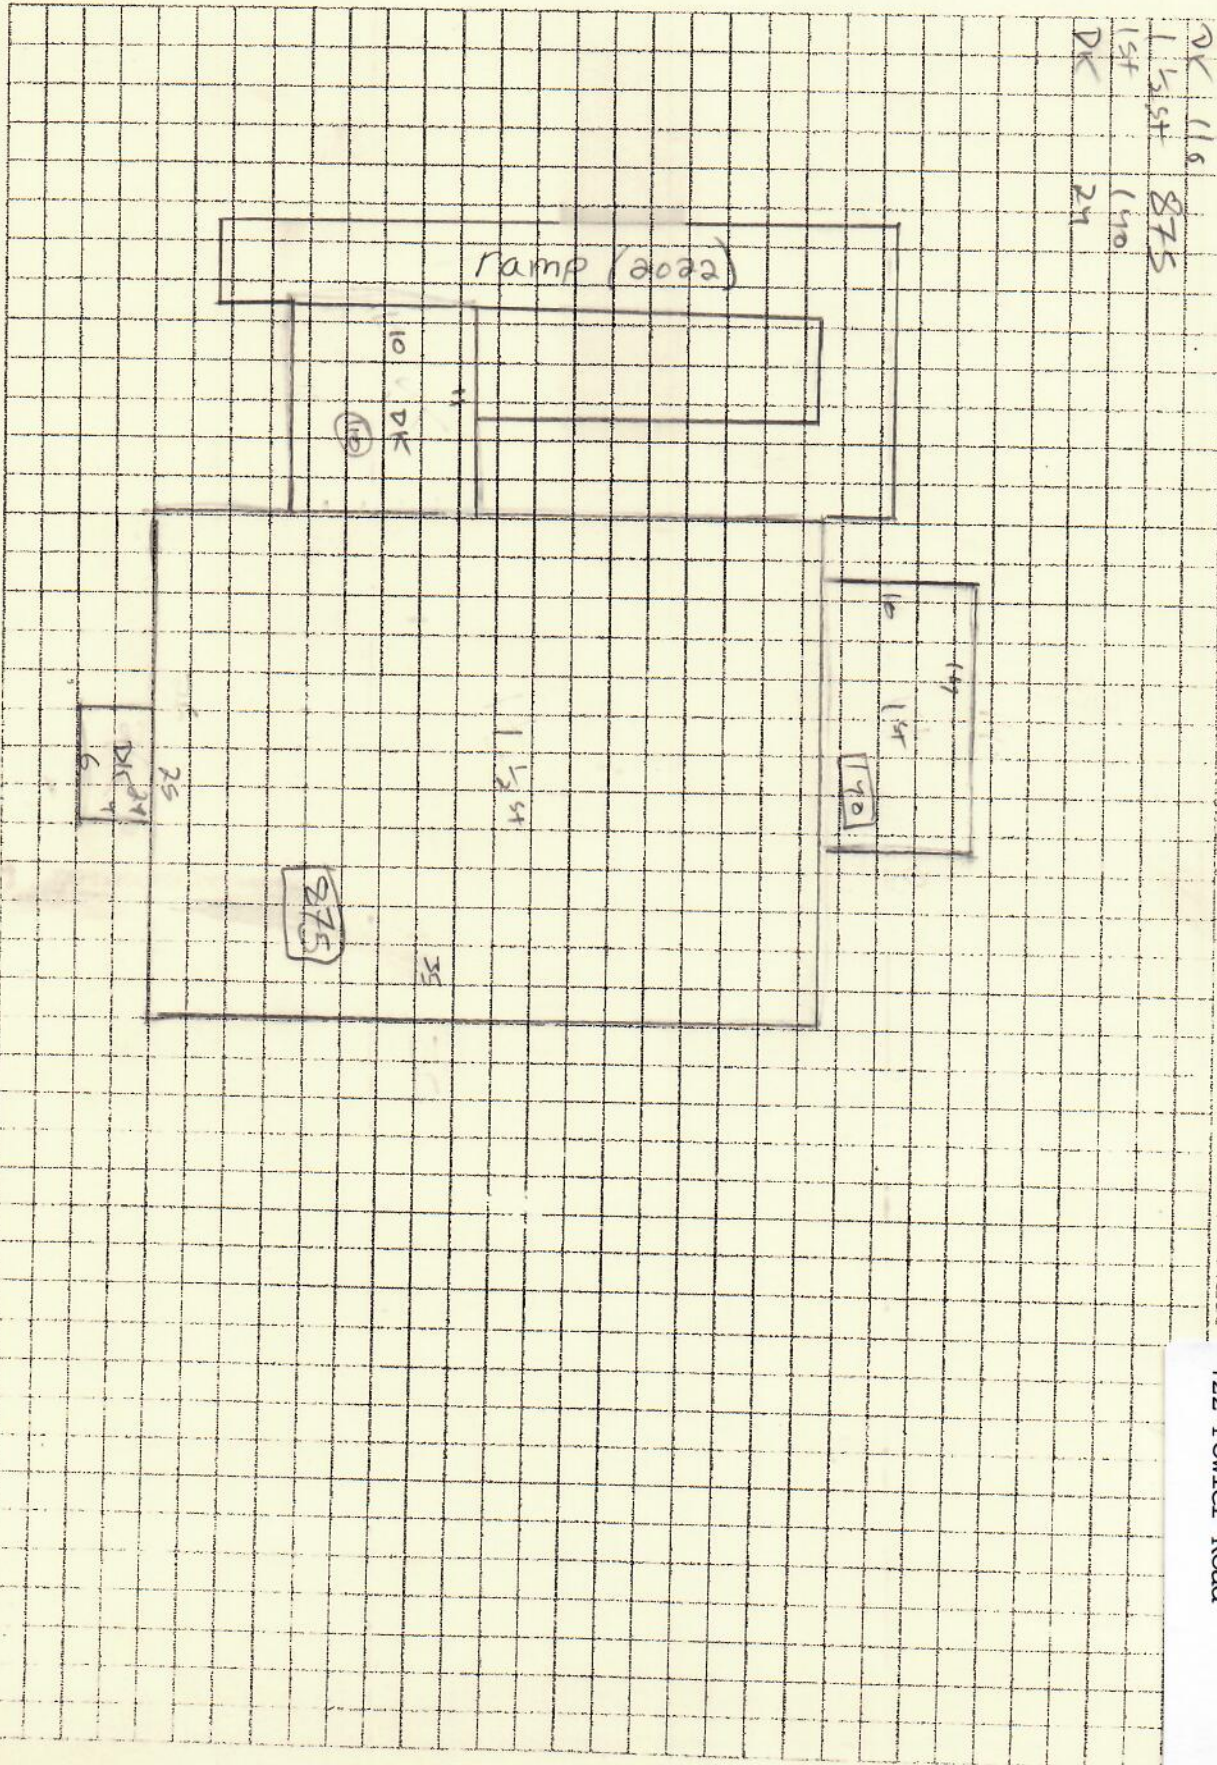

SUBAREAS

UNITS

BUILDING SKETCH

OWNER

OK	116	875
1st	140	
DK	24	

267-0  
 Methodist Society of Long Isl

122 Fowler Road

Fowler Rd.

Building Year: 1940  
 Sq. Footage: 10000

M