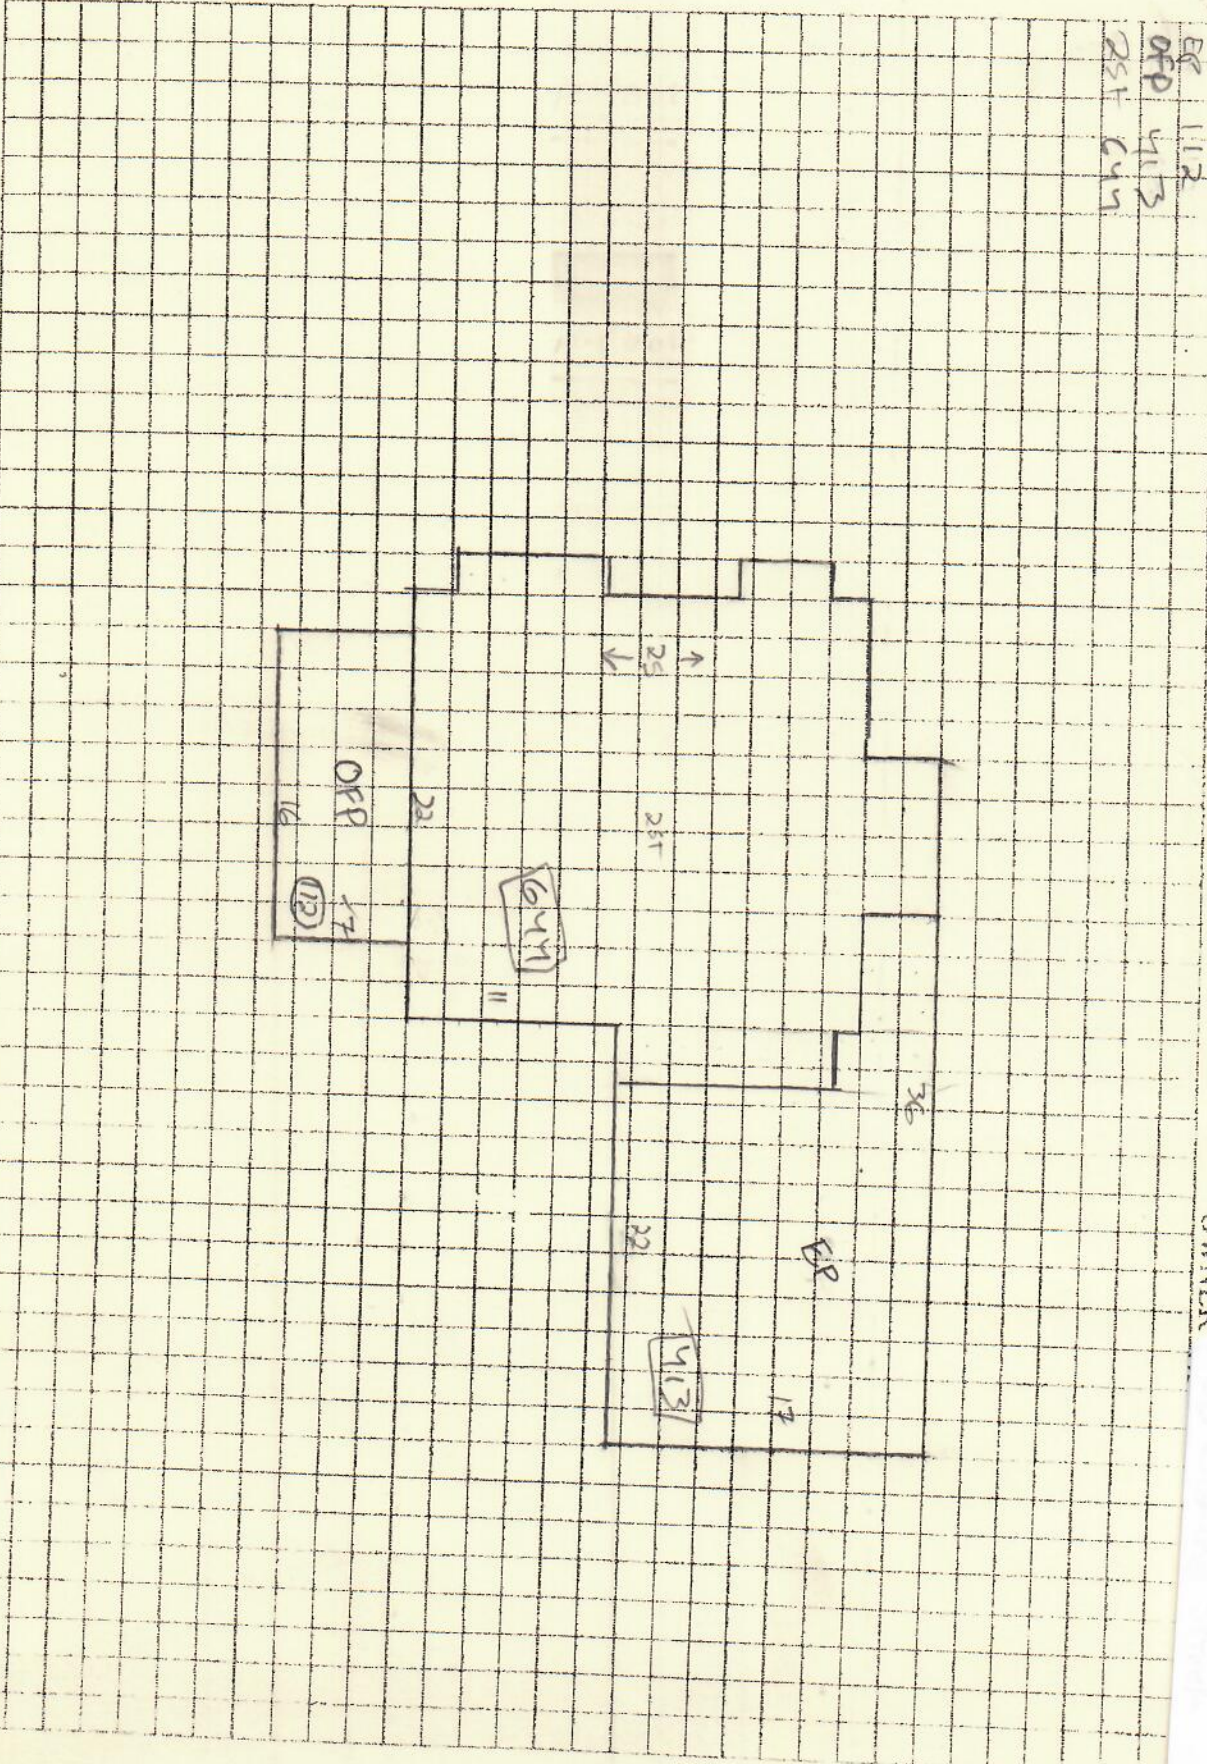

SUBAREAS
 EG 112
 OFP 413
 25T 444

UNITS

BUILDING SKETCH

OWNER

Fowler Rd.

268-0
 Manderson, Lynn
 88 Cushing Street

Building Year: 1920
 Sq. Footage: 126384

M