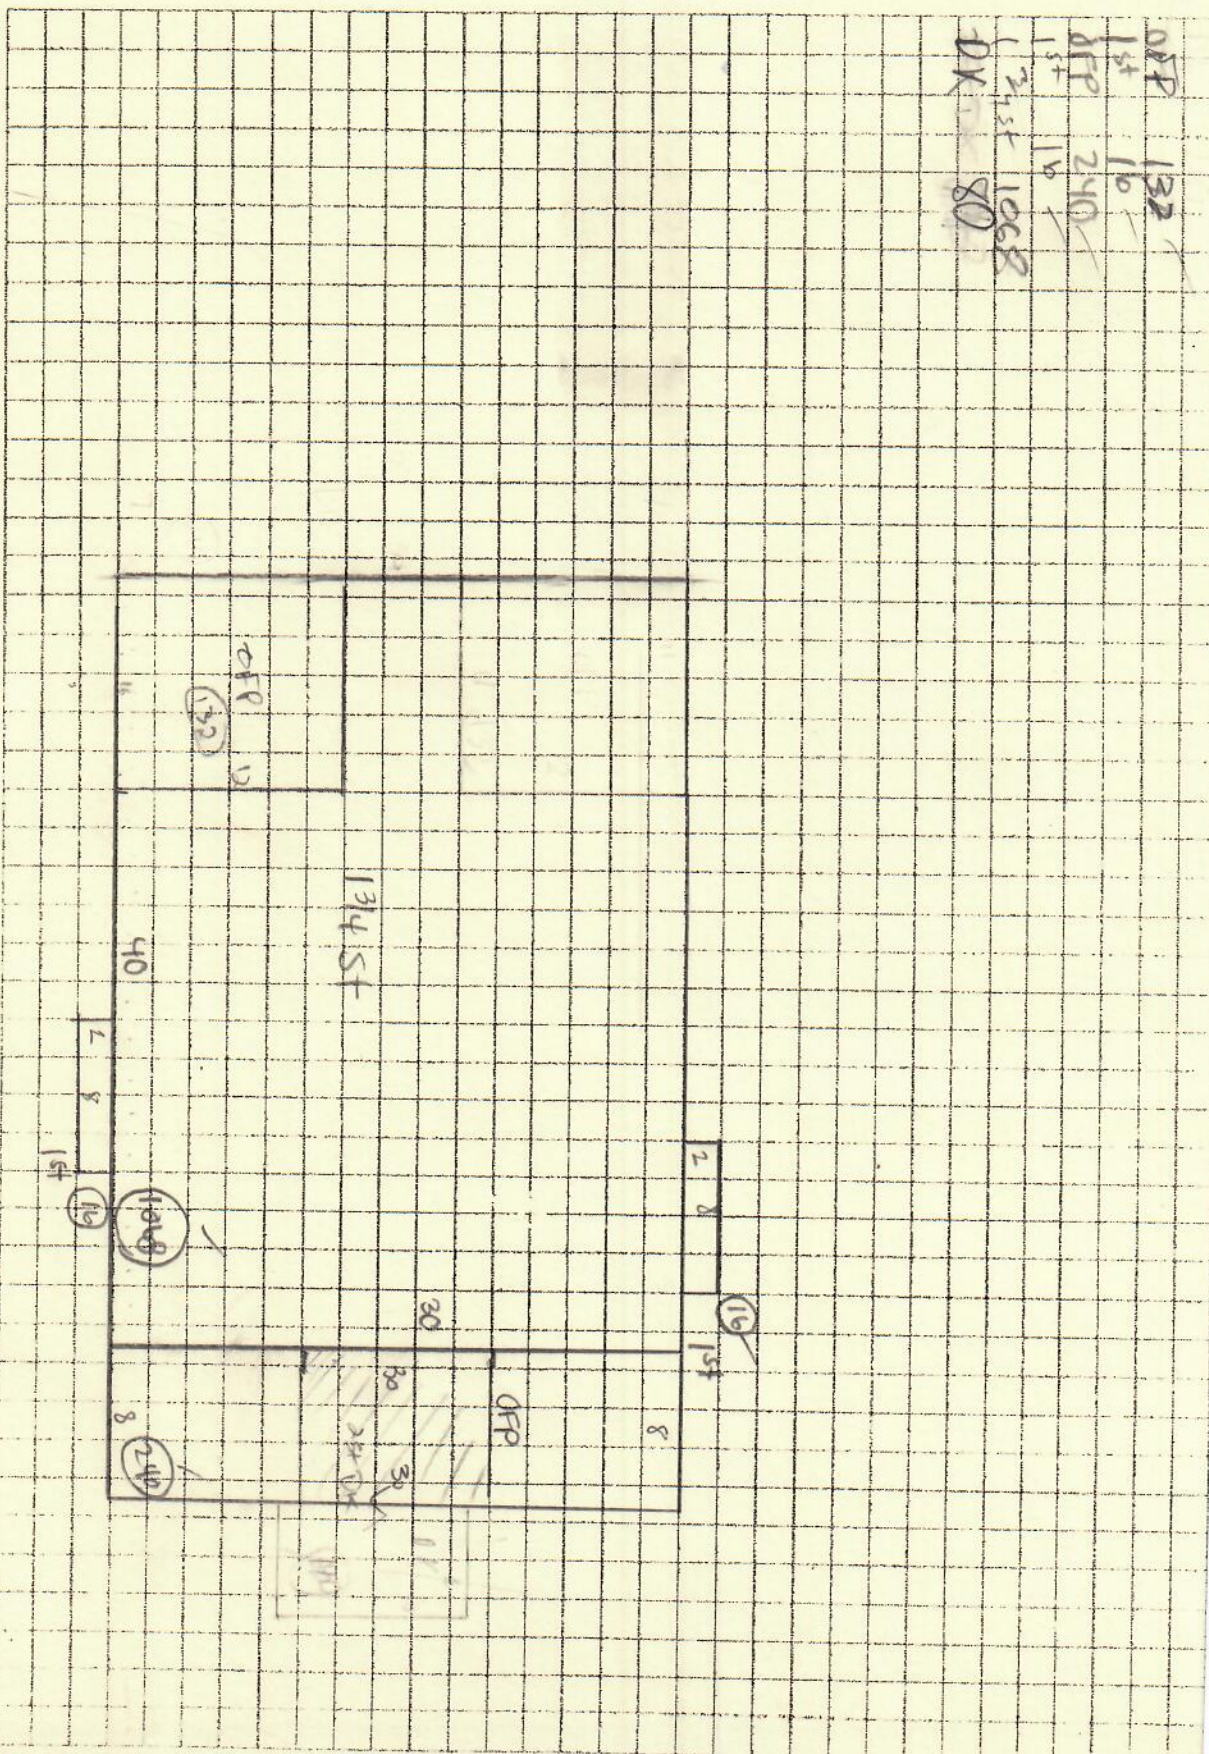

SUBAREAS UNITS

BUILDING SKETCH

OWNER

271-0
Griffin, Erhard
Griffin, Florence
175 Island Ave.

DFP 132 ✓
1st 10 ✓
DFP 240 ✓
1st 16 ✓
2nd 1008
DR 80

Water

Island Ave.

Building Year: 1999
Sq. Footage: 90369