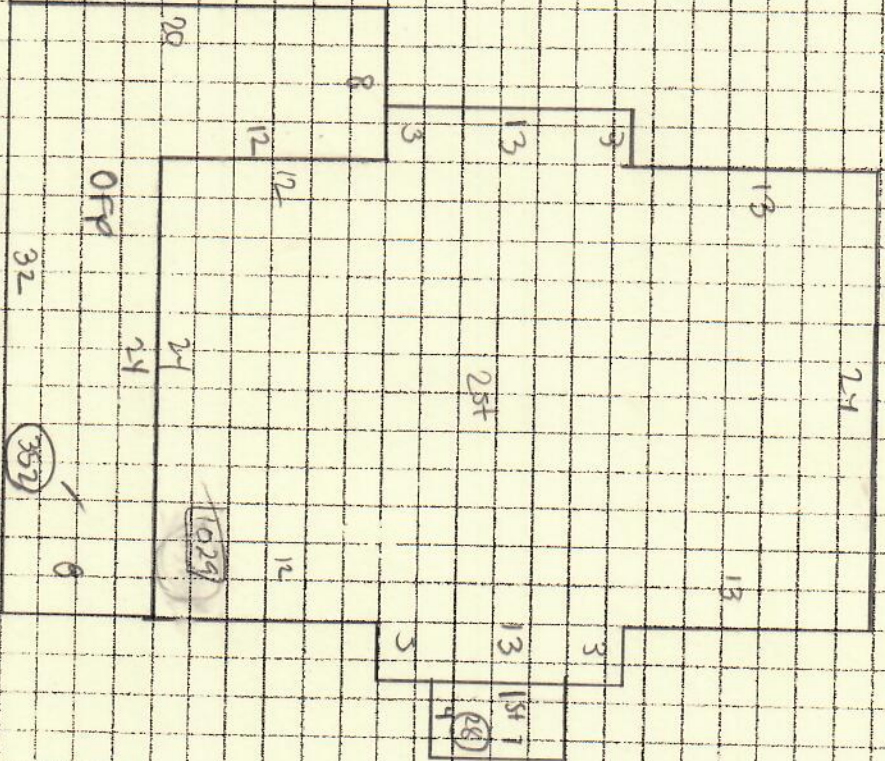

274-0  
Longanecker, Susan Mary  
21 Homestead Ln.

Homestead Ln.

SUBAREAS

UNITS

BUILDING SKETCH

OWNER

1st 28 -  
OFF 352 -  
2d 1029 -

RS-11 (area)

Water

Building Year: 1908  
Sq. Footage: 33431

M

SUBAREAS  
2<sup>nd</sup> 660

UNITS

BUILDING SKETCH

OWNER Longanecker, Susan Mary

257 residential rental