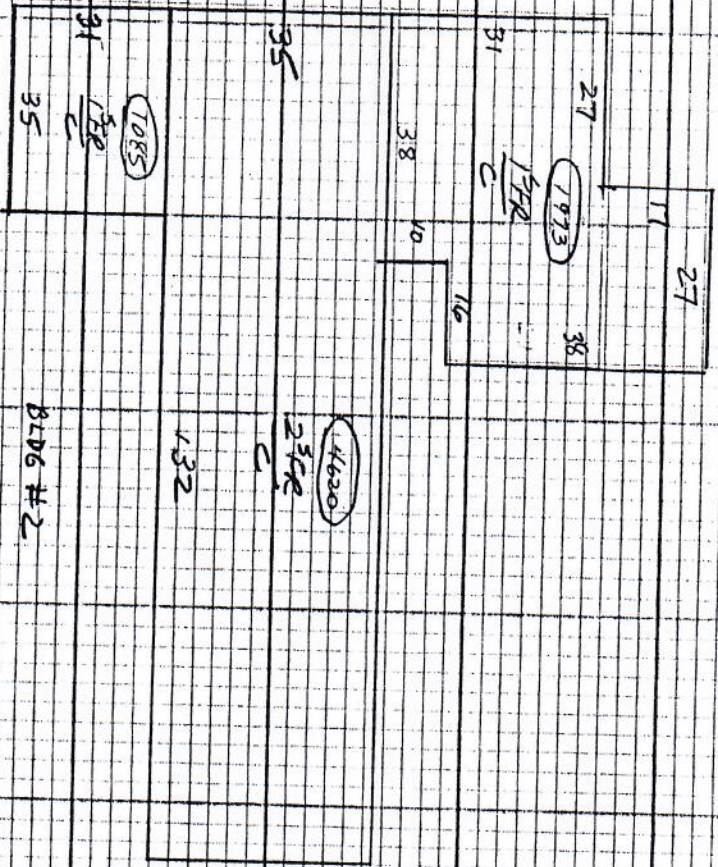

Area removed

097-B-002 (7)
 301-0
 Breakwater Partners, LLC
 295 Island Ave.
 (Barracks)

← GARFIELD ST →

← ISLAND AVE →

Building Year: 1940
 Sq. Footage: 131064

BLDG #1

BLDG #2

BLDG #3