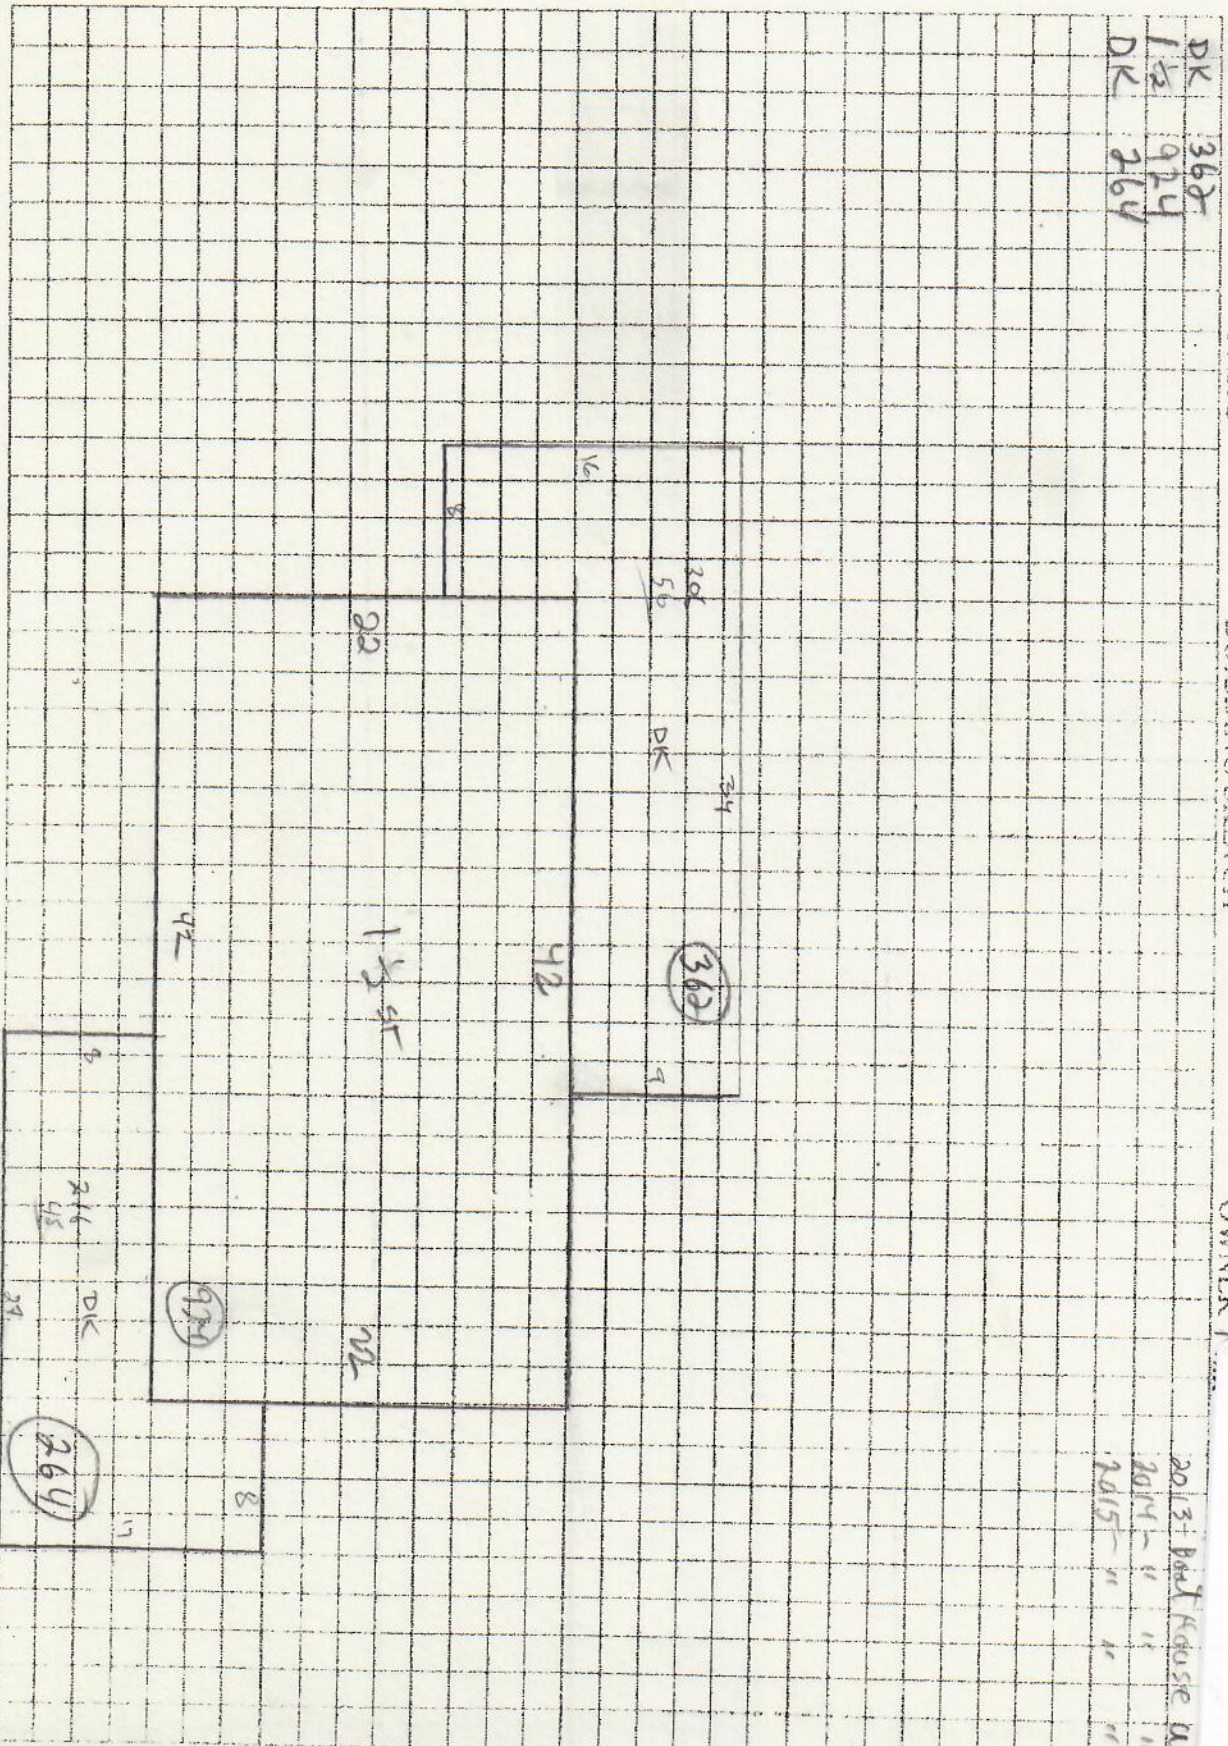

318-0
Robertson, Carmen E.
19 Garfield St.

SUBAREAS

UNITS

BUILDING SKETCH

OWNER

DK 362
15 924
DK 264

2013 - BMT Reduse Inc
2014 - " "
2015 - " "

19 5765 Prod Skud

Garfield St.

Building Year: 2000
Sq. Footage: 45943

M