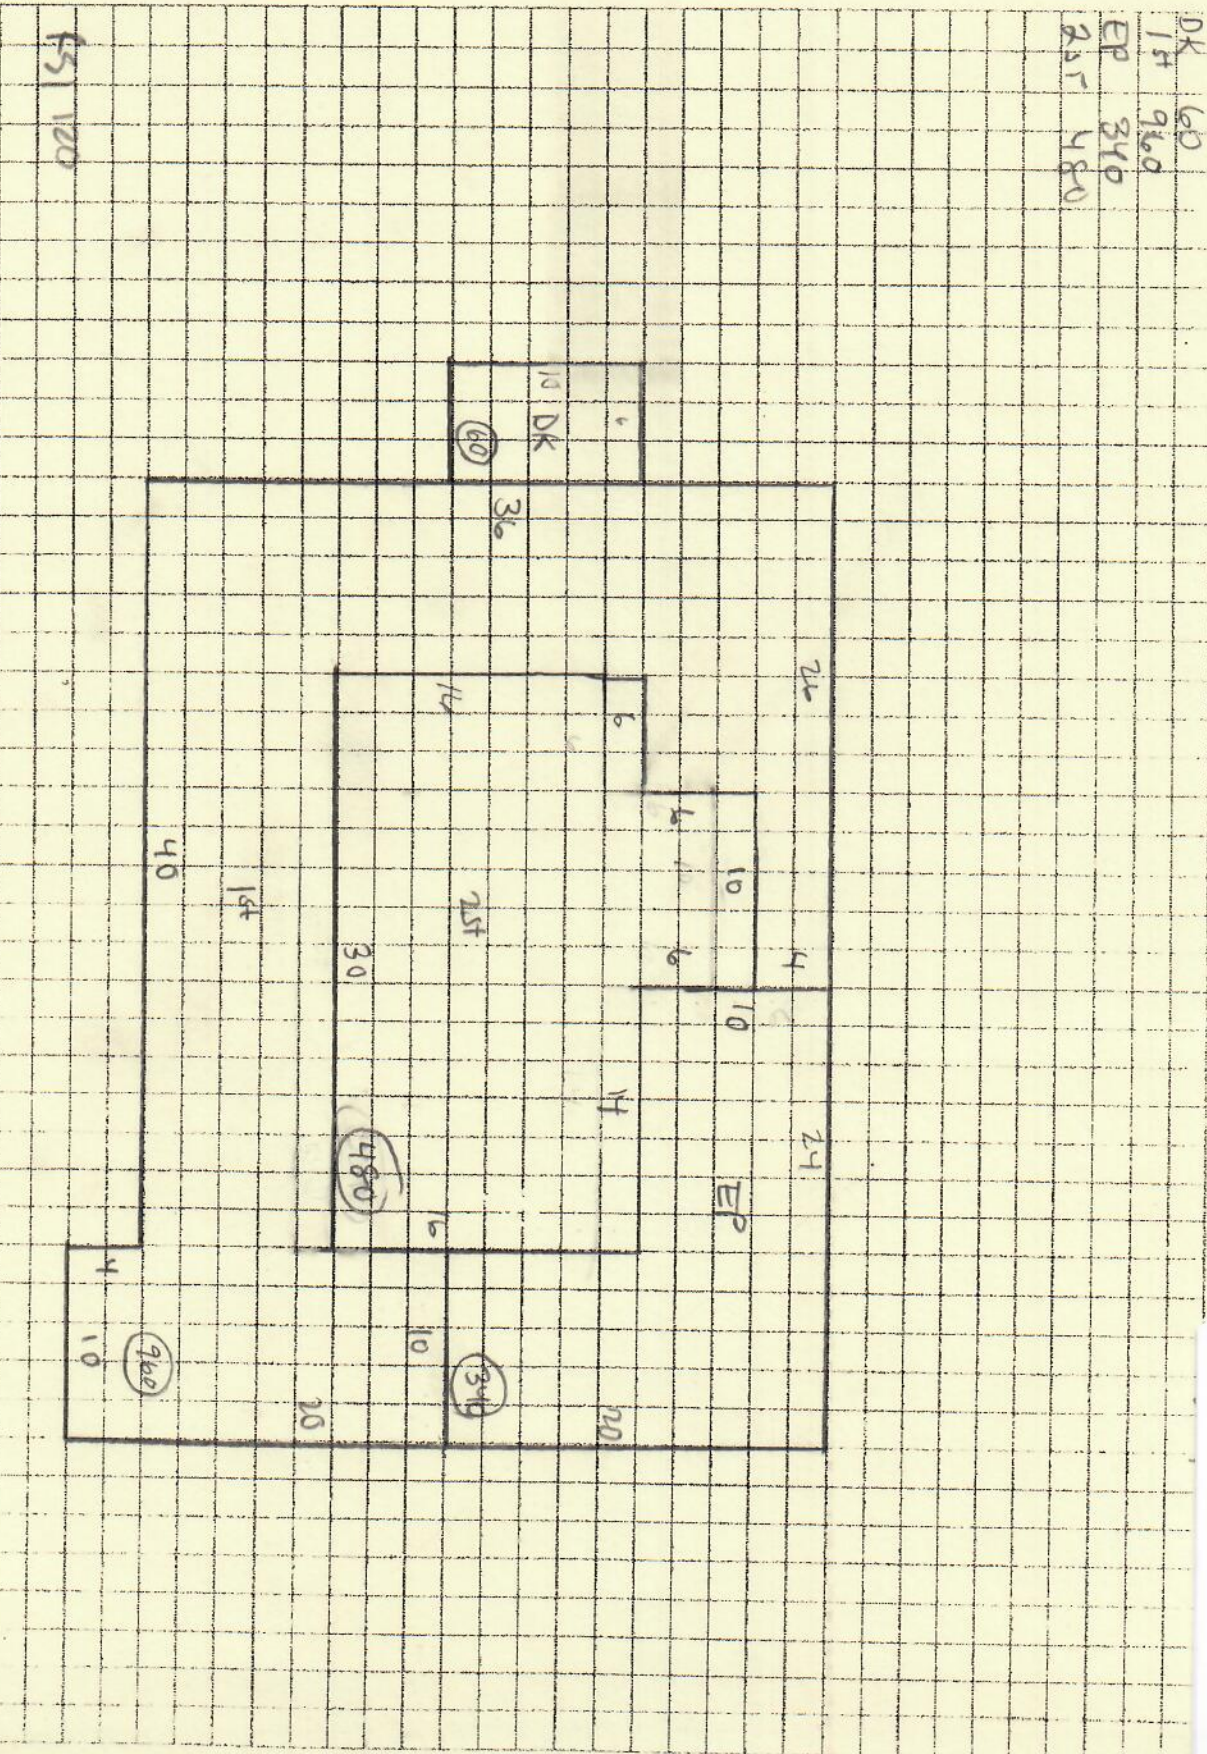

405-0
 Brayley, Dolores Michele
 31 Ocean St.

SUBAREAS

UNITS

BUILDING SKETCH

OWNER

DK 60
 1st 960
 EP 340
 2nd 480

FS 1000

Building Year: 1910
 Sq. Footage: 82897

M