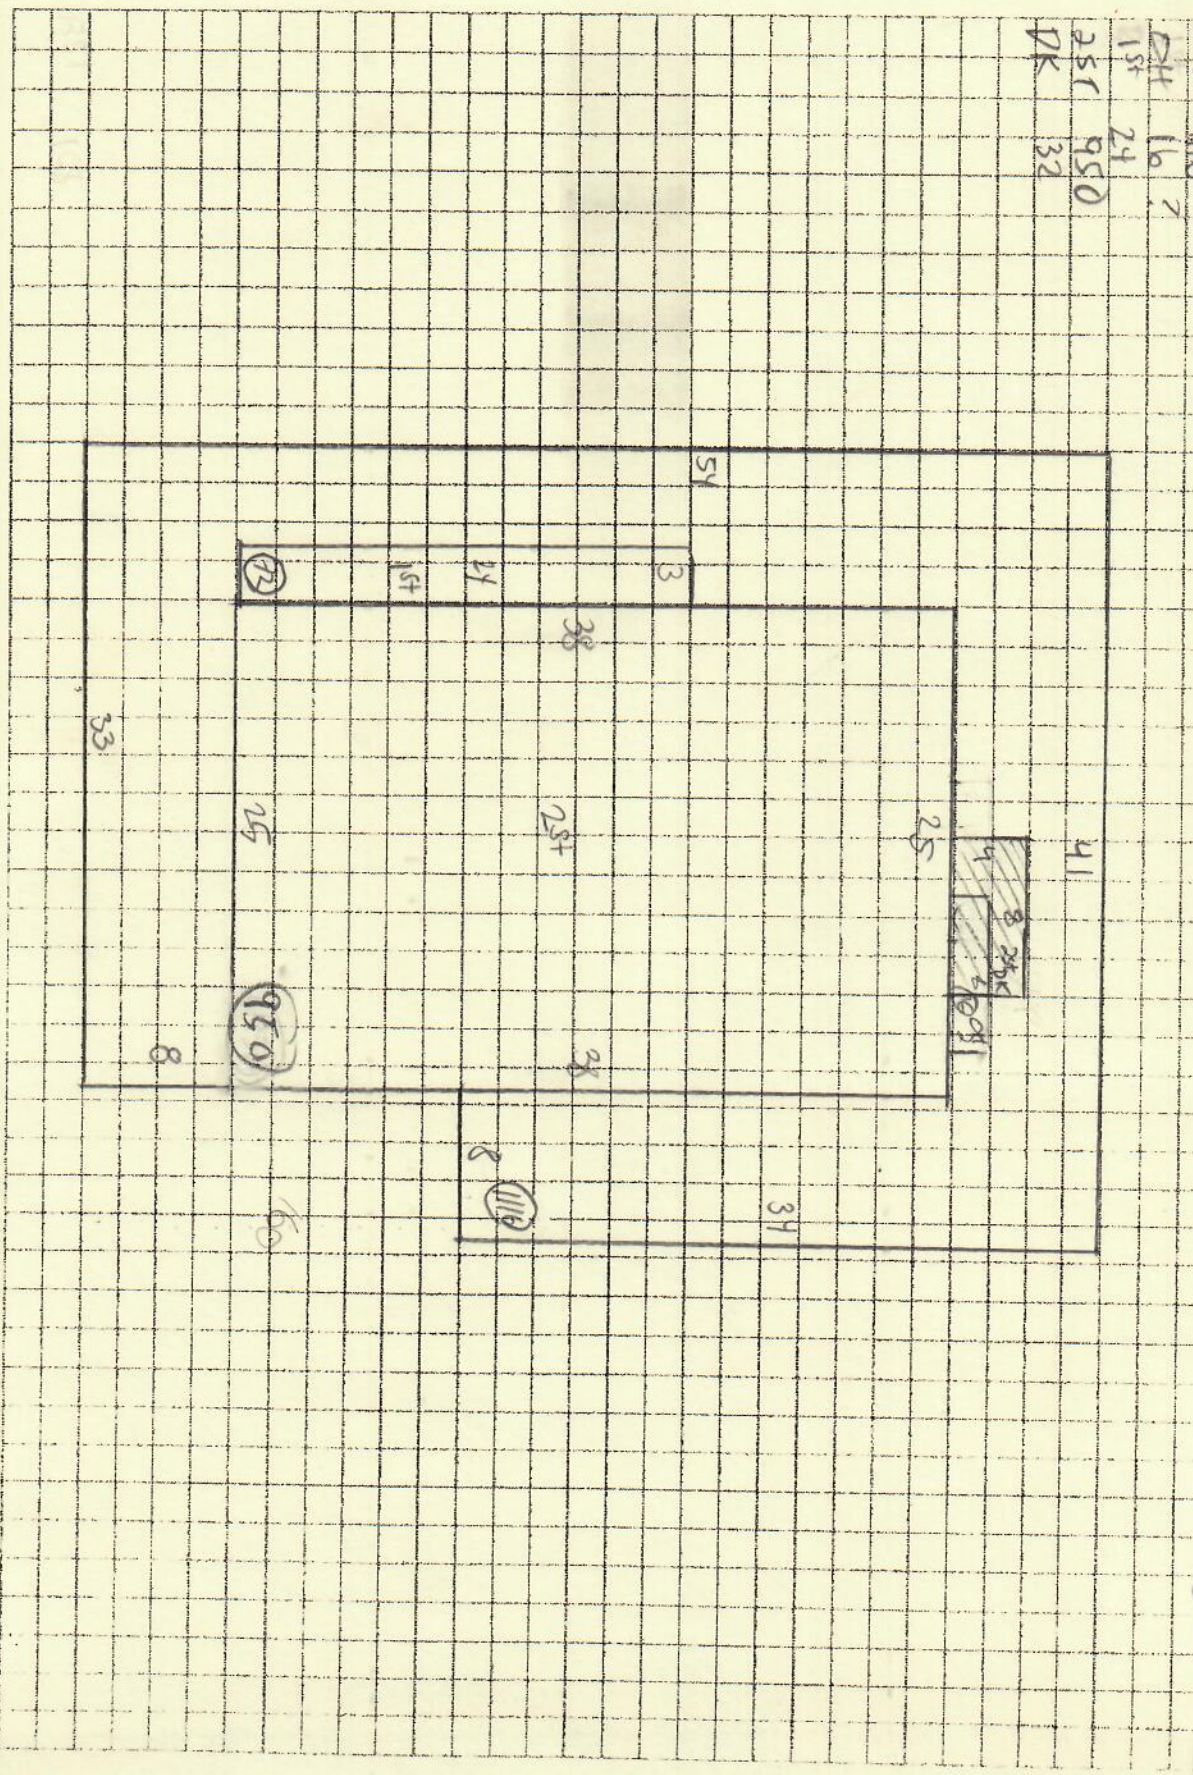

408-0
 Horrocks, Mary Louise
 47 Ocean St.

SUBAREAS UNITS BUILDING SKETCH OWNER

OP 116
 1st 24
 25T 950
 PK 32

Ocean St.

Building Year: 1910
 Sq. Footage: 151196

M