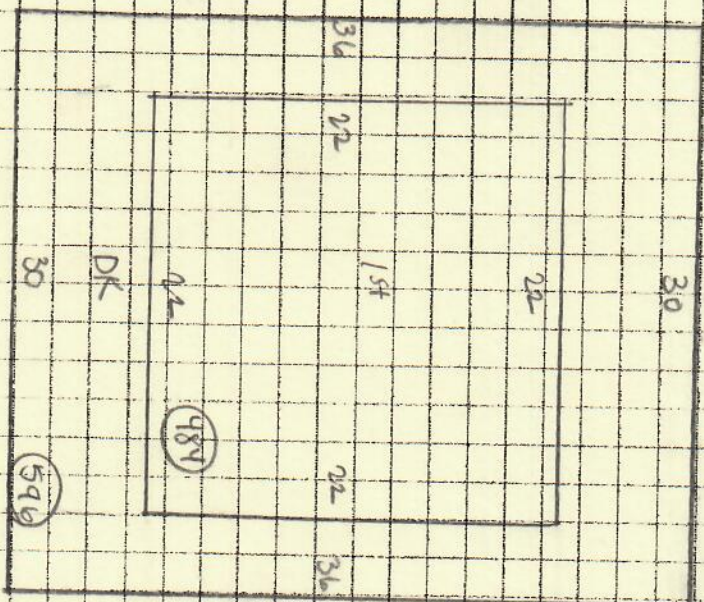

"Bunkhouse" code as workshop

SUBAREAS	UNITS
DK	200
DK	320
1ST	960

UNITS

BUILDING SKETCH

OWNER

418-0, 1/2  
 Bruno, Martin Frank III &  
 Bruno Sara Elizabeth  
 328 Beach Ave

Building Year: 1962 mfb  
 Sq. Footage: 60984 M

"Studio" code as living space

SUBAREAS

UNITS

BUILDING SKETCH

OWNER

DK 596  
1st 984

418-0, 2/2  
Bruno, Martin Frank II  
Bruno, Sara Elizabeth  
328 Beach Ave.

96-C-37  
1964 M