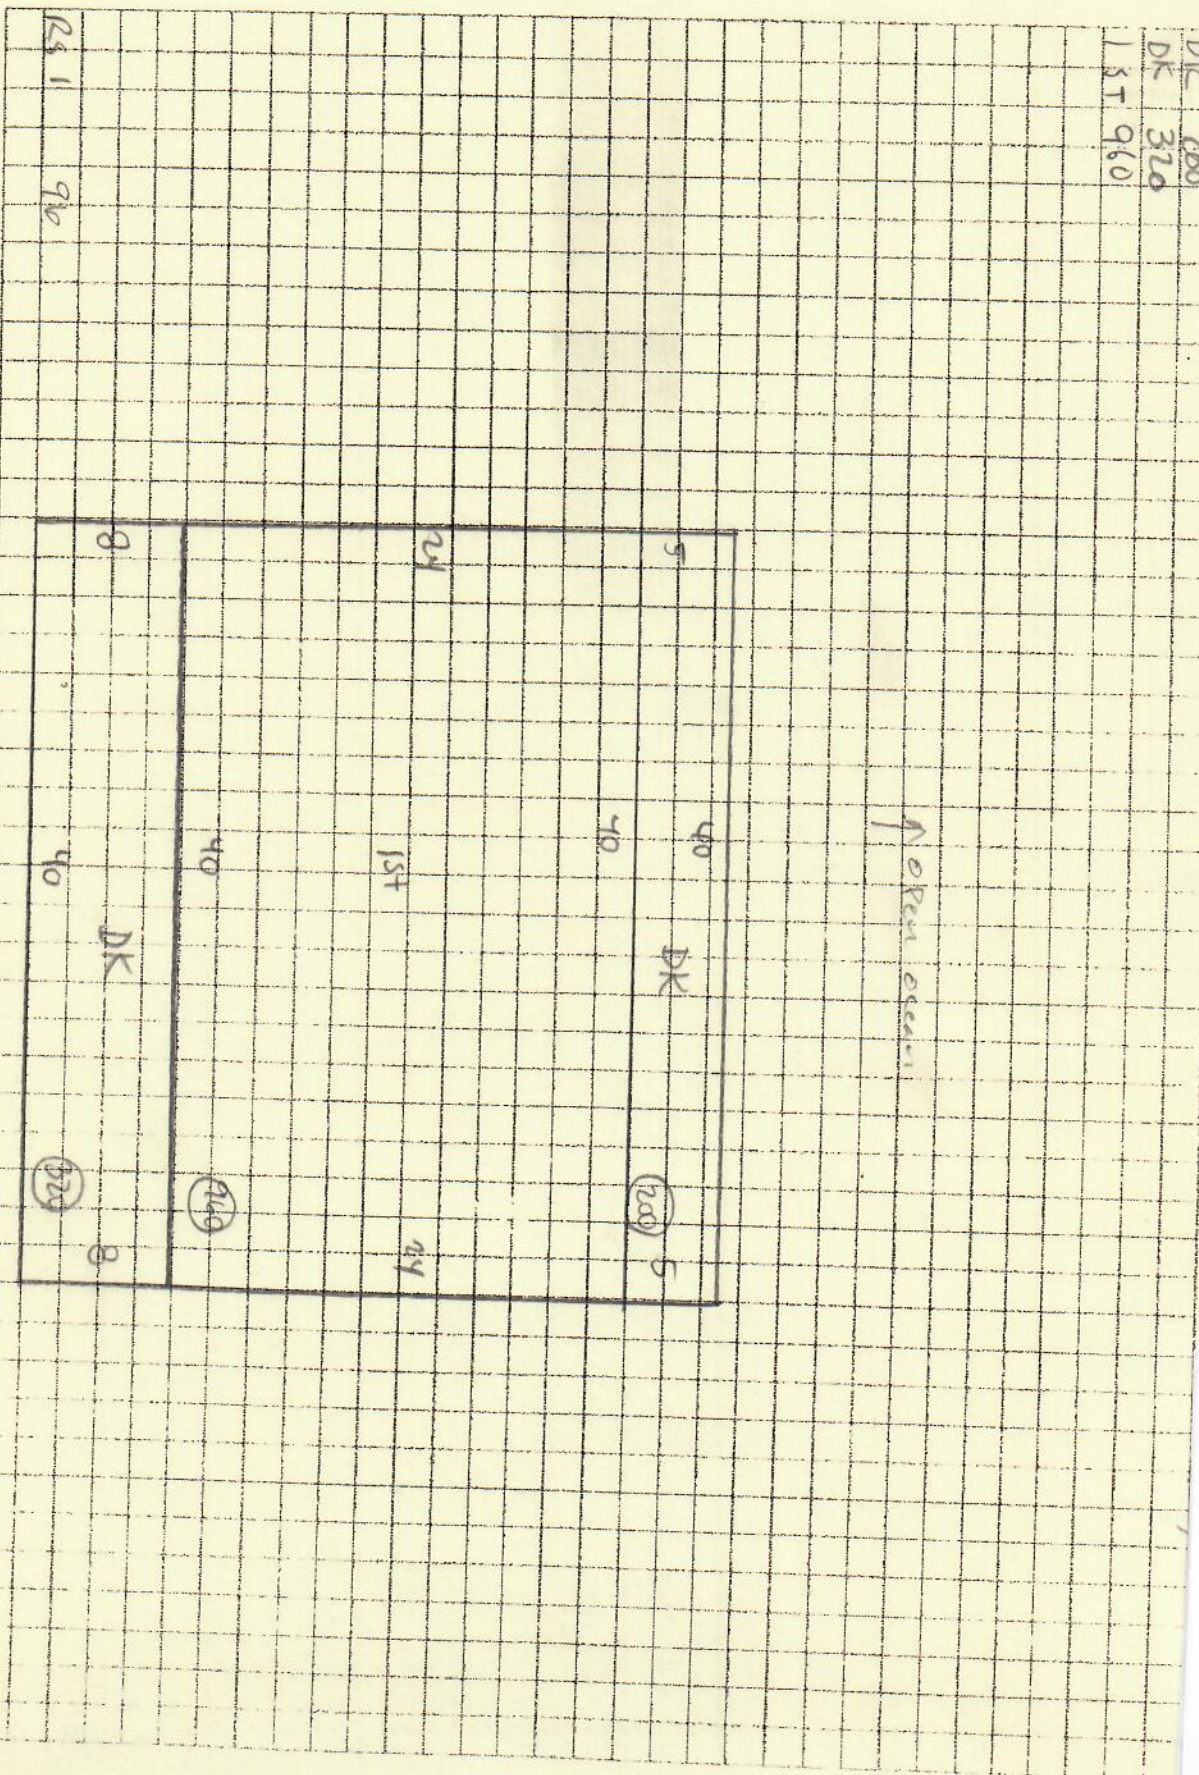

"Bunkhouse" code as workshop

SUBAREAS	UNITS
DK	200
DK	320
1ST	960

UNITS

BUILDING SKETCH

OWNER

418-0, 1/2  
 Bruno, Martin Frank III &  
 Bruno Sara Elizabeth  
 328 Beach Ave

Building Year: 1962 mfb  
 Sq. Footage: 60984 M

"Studio" code as living space

SUBAREAS

UNITS

BUILDING SKETCH

OWNER

DK 596  
1st 984

418-0, 2/2  
Bruno, Martin Frank II  
Bruno, Sara Elizabeth  
328 Beach Ave.

96-C-37  
1964 M