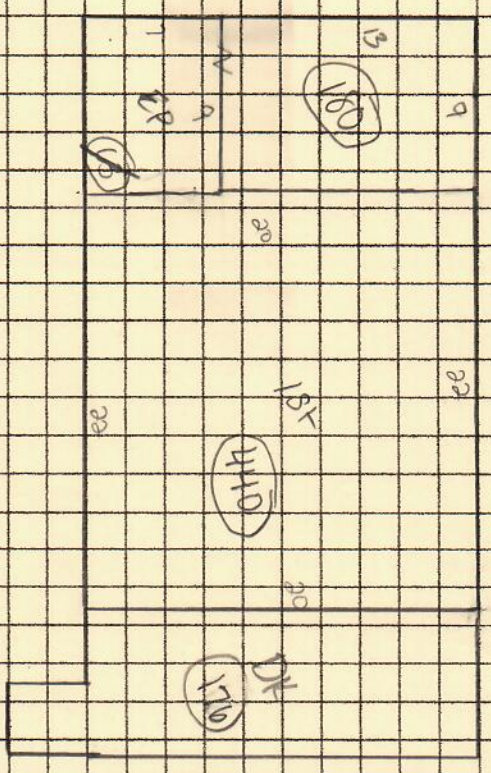

458-0  
Kane, Marianne R.  
483 Fern Ave.

SUBAREAS

FD 180  
1st 440  
DK 170

UNITS

BUILDING SKETCH

Water

OWNER

Row

Building Year: 1956  
Sq. Footage: 900

M

BS-1 105