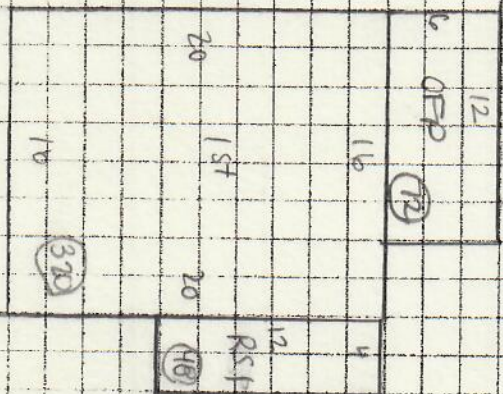

517-0

Grablewski, John M.
Grablewski, Deborah G. Jts.
495 Island Ave.

SUBAREAS

UNITS

BUILDING SKETCH

OWNER

OFF 32
1st 320

RSI 48

Building Year: 2000
Sq. Footage: 131071

M