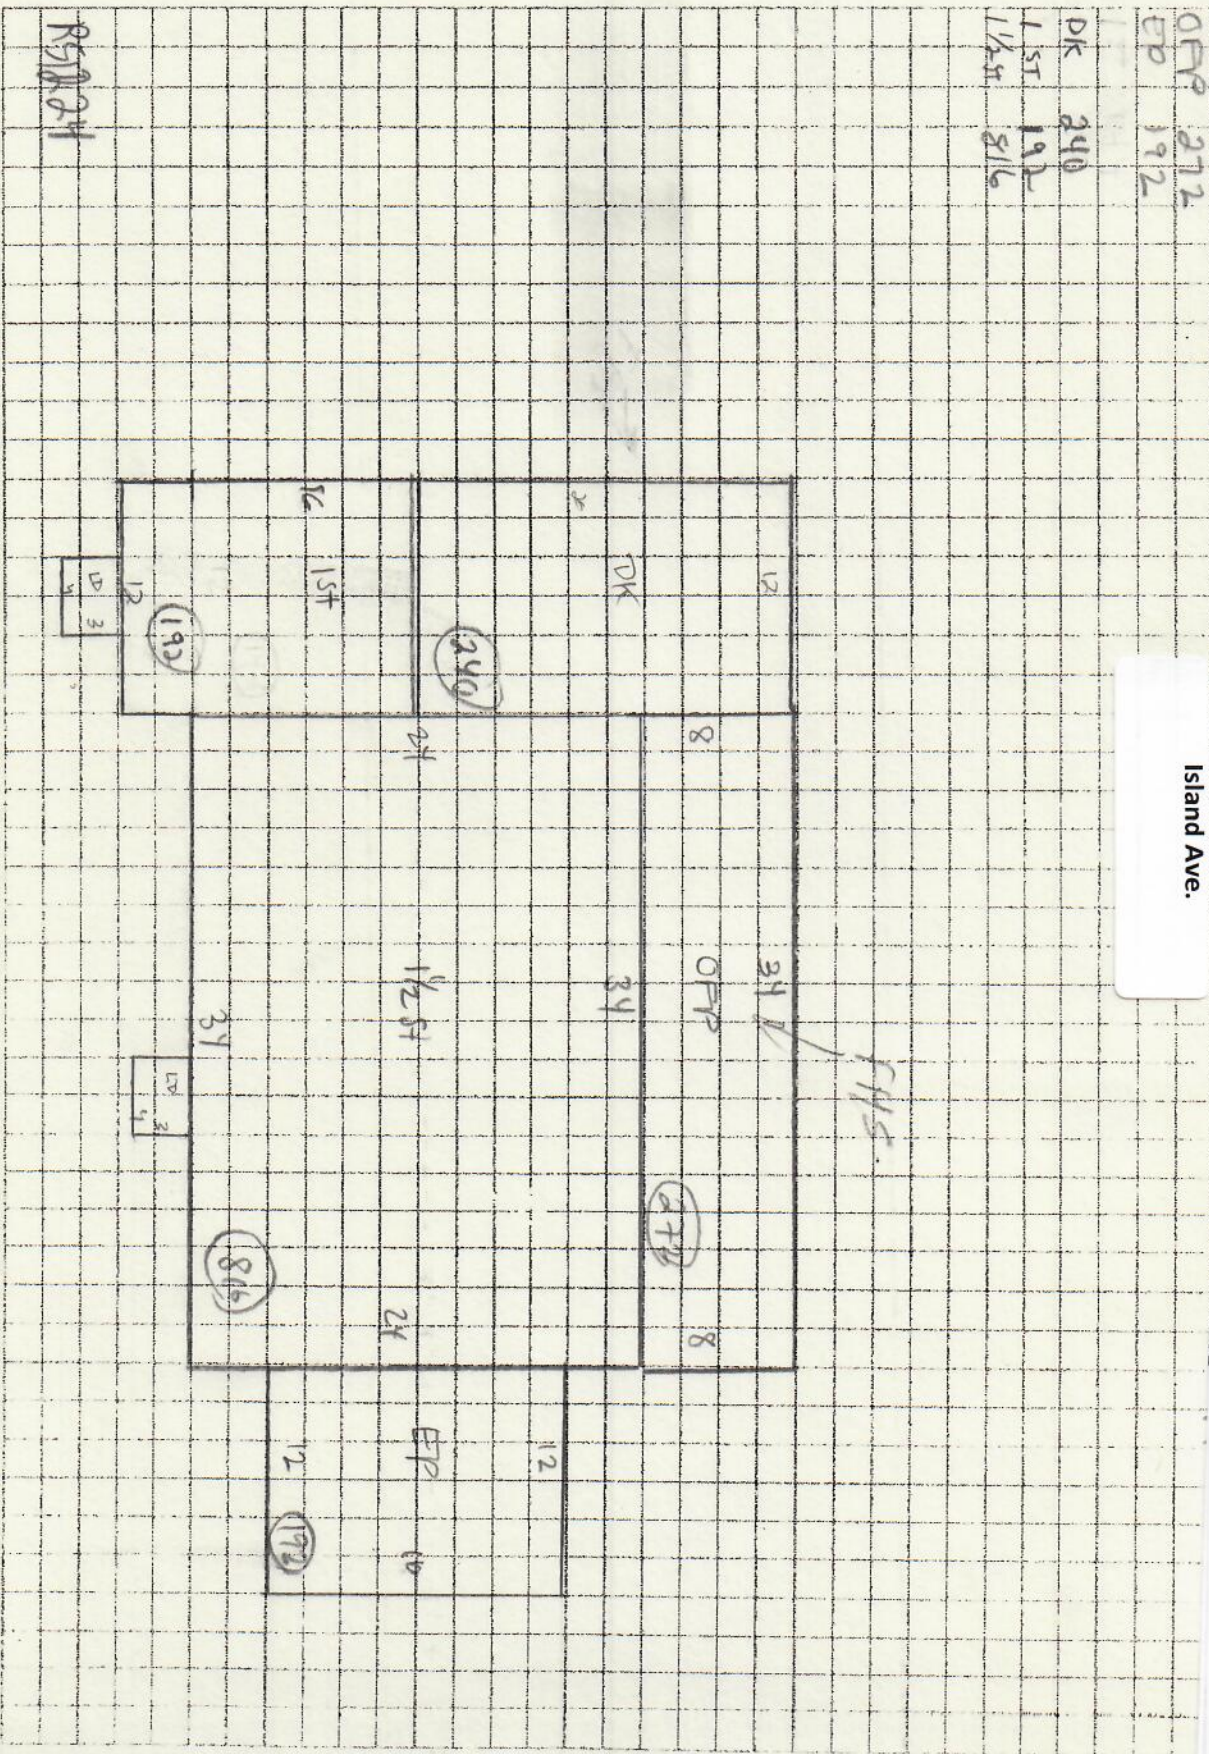

Water

523-0
Riley, Paul E.
Riley, Deborah L. Jrs.
607 Island Ave.

SUBAREAS

UNITS

BUILDING SKETCH

OWNER

OFF 272
EP 192

DK 240
1ST 192
1 1/2 ST 816

Island Ave.

Building Year: 1999
Sq. Footage: 67376

M