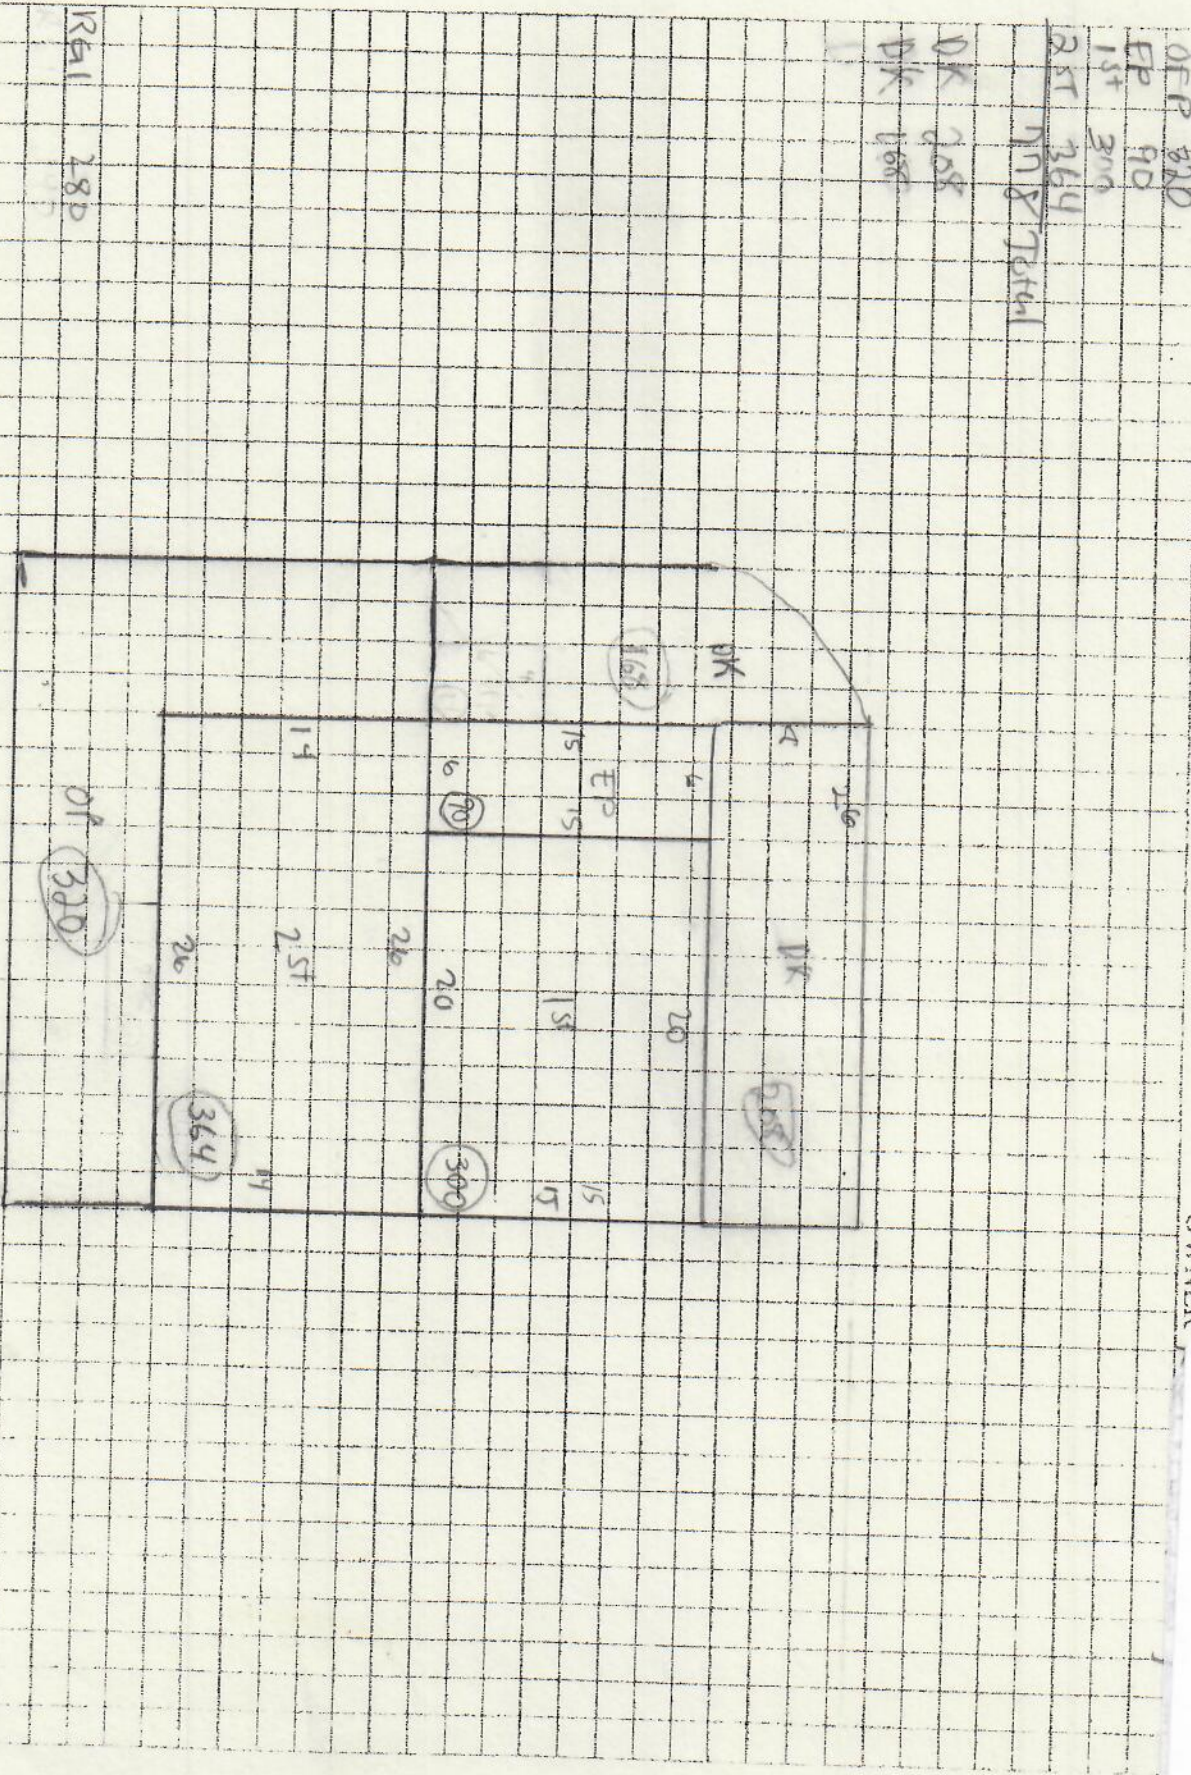

SUBAREAS

UNITS

BUILDING SKETCH

OWNER

607-0
Byers, Matthew T.
Byers, Catlin H. Jts.
113 Leavitt Street

OFF 320

EP 90

1st 300

2st 364

NY 8 Total

DK 208

DK 108

REAL 280

Leavitt St.

Building Year: 1915
Sq. Footage: 14265

M