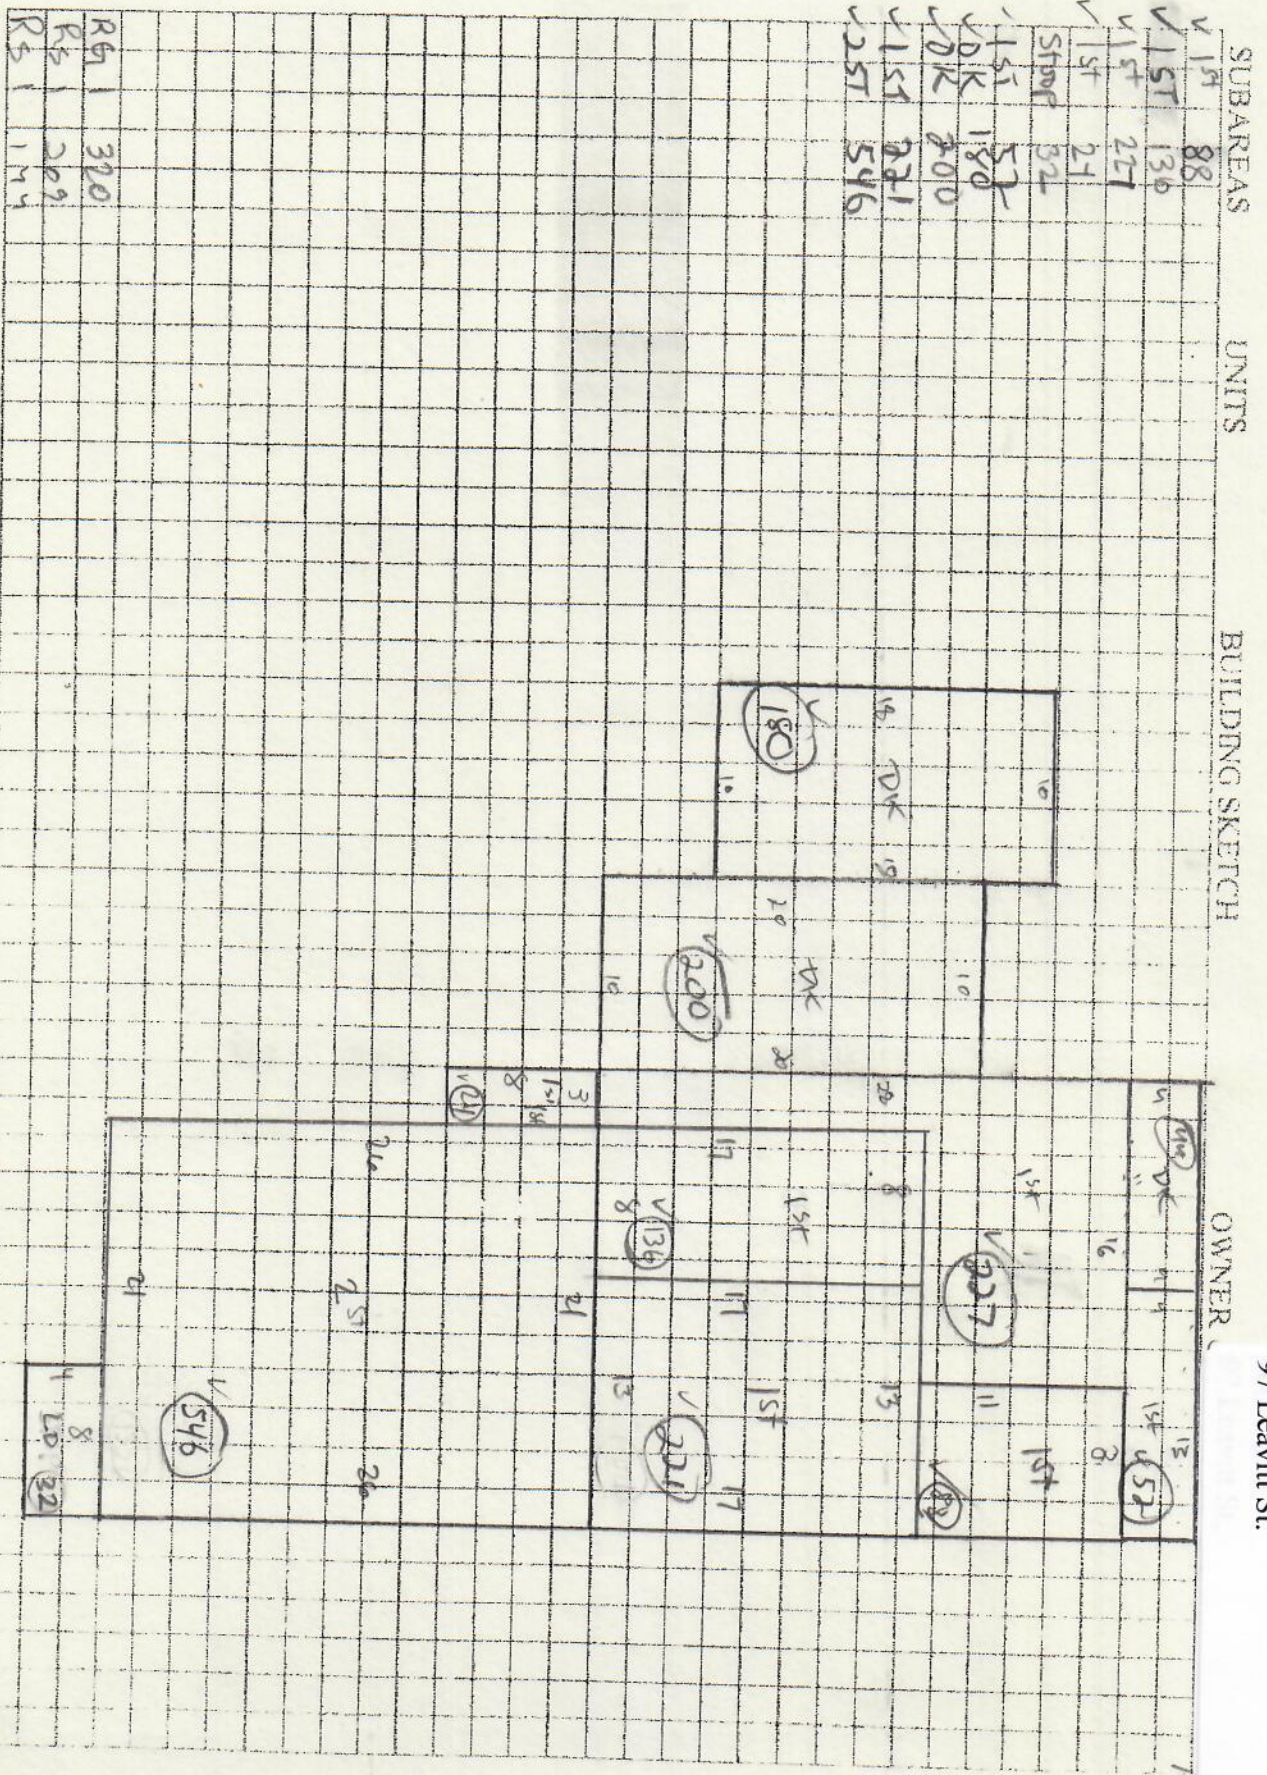

608-0
 Jones, Lloyd E. WWII Vet
 & Beverly L. Jts.
 97 Leavitt St.

SUBAREAS UNITS

- ✓ 1st 88
- ✓ 1st 136
- ✓ 1st 227
- ✓ 1st 241
- ✓ 1st 322
- ✓ 1st 57
- ✓ 1st 180
- ✓ 1st 200
- ✓ 1st 221
- ✓ 1st 224
- ✓ 1st 241
- ✓ 1st 546

BUILDING SKETCH

OWNER

Leavitt St.

Building Year: 1920
 Sq. Footage: 208556

M