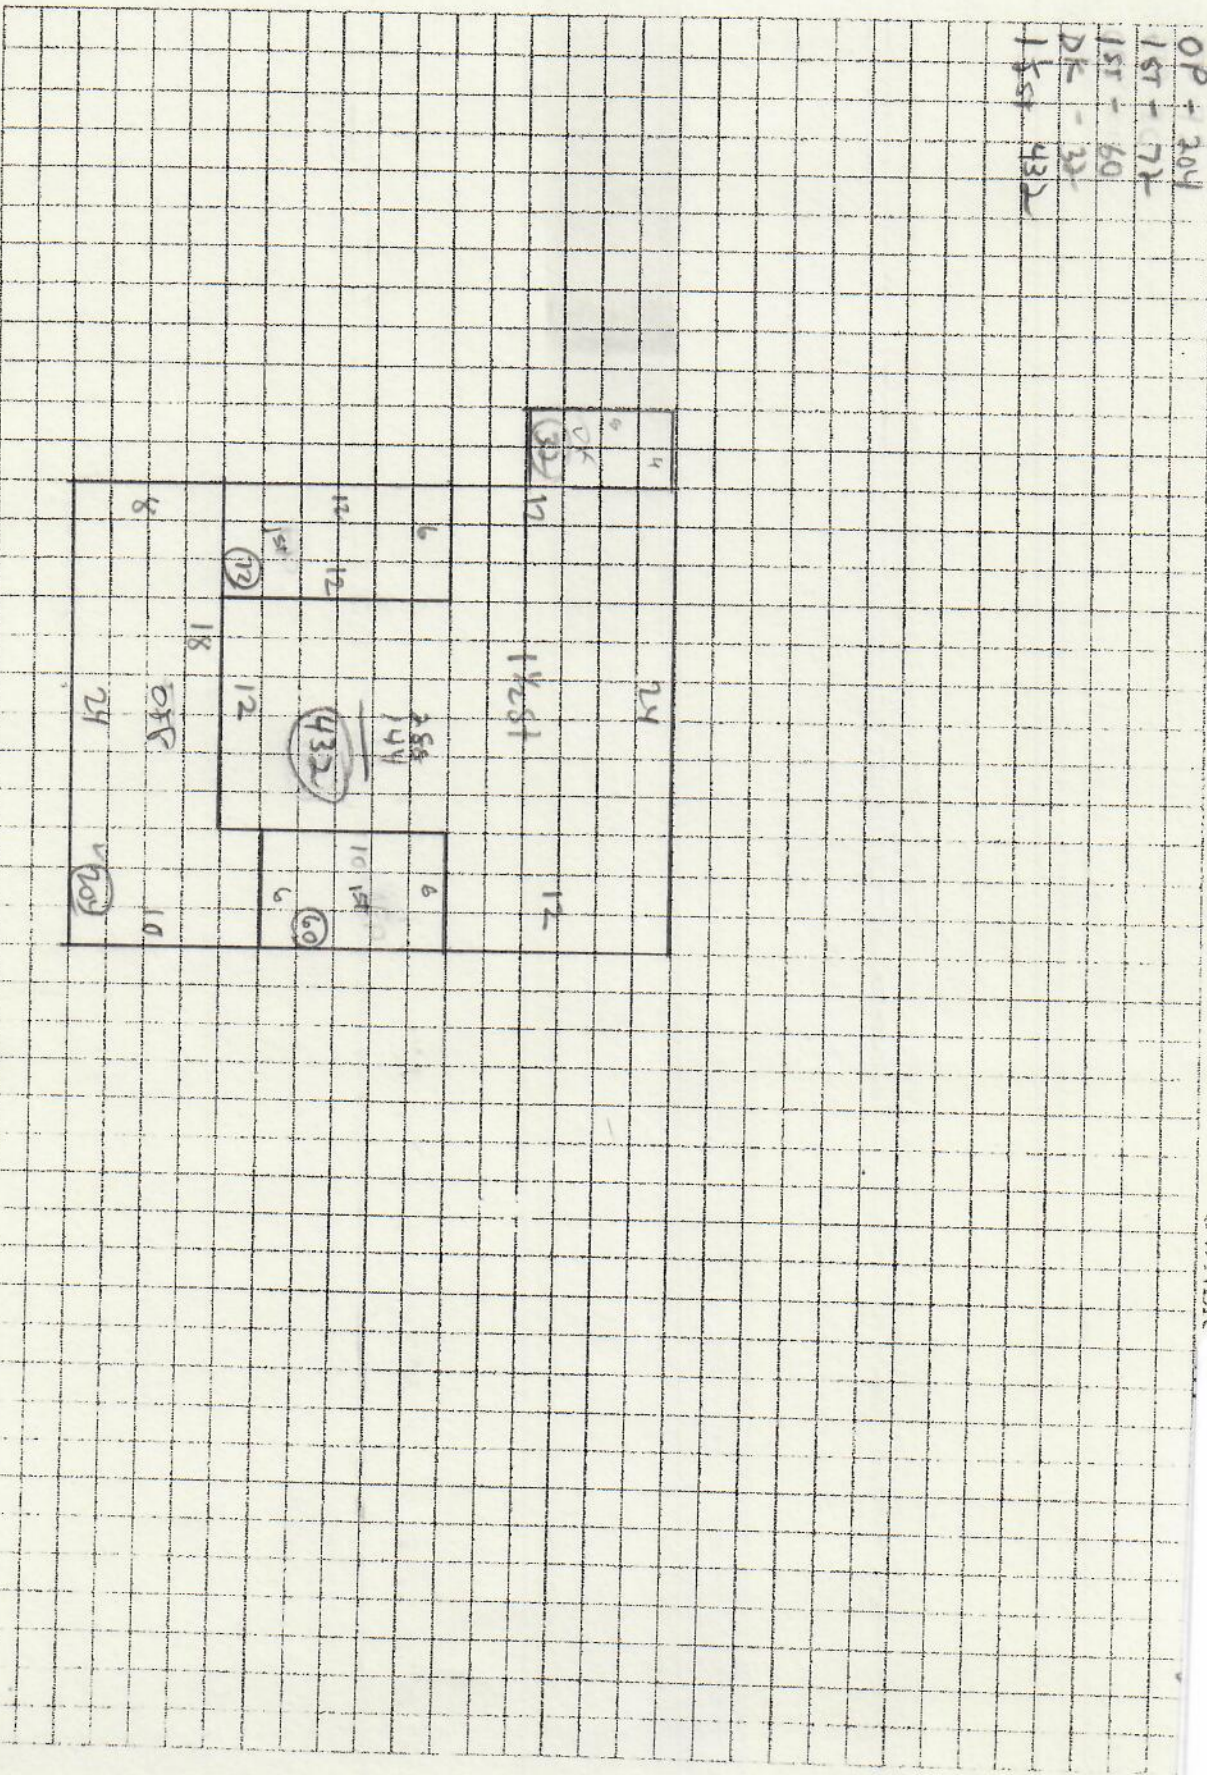

617-0
 McGarry, Kathryn J.
 Gordon, Douglas A. Jts.
 703 Island Avenue

SUBAREAS

UNITS

BUILDING SKETCH

OWNER

OP - 204
 1ST - 72
 DK - 32
 1551 432

Island Ave.

Building Year: 1930
 Sq. Footage: 34910

M