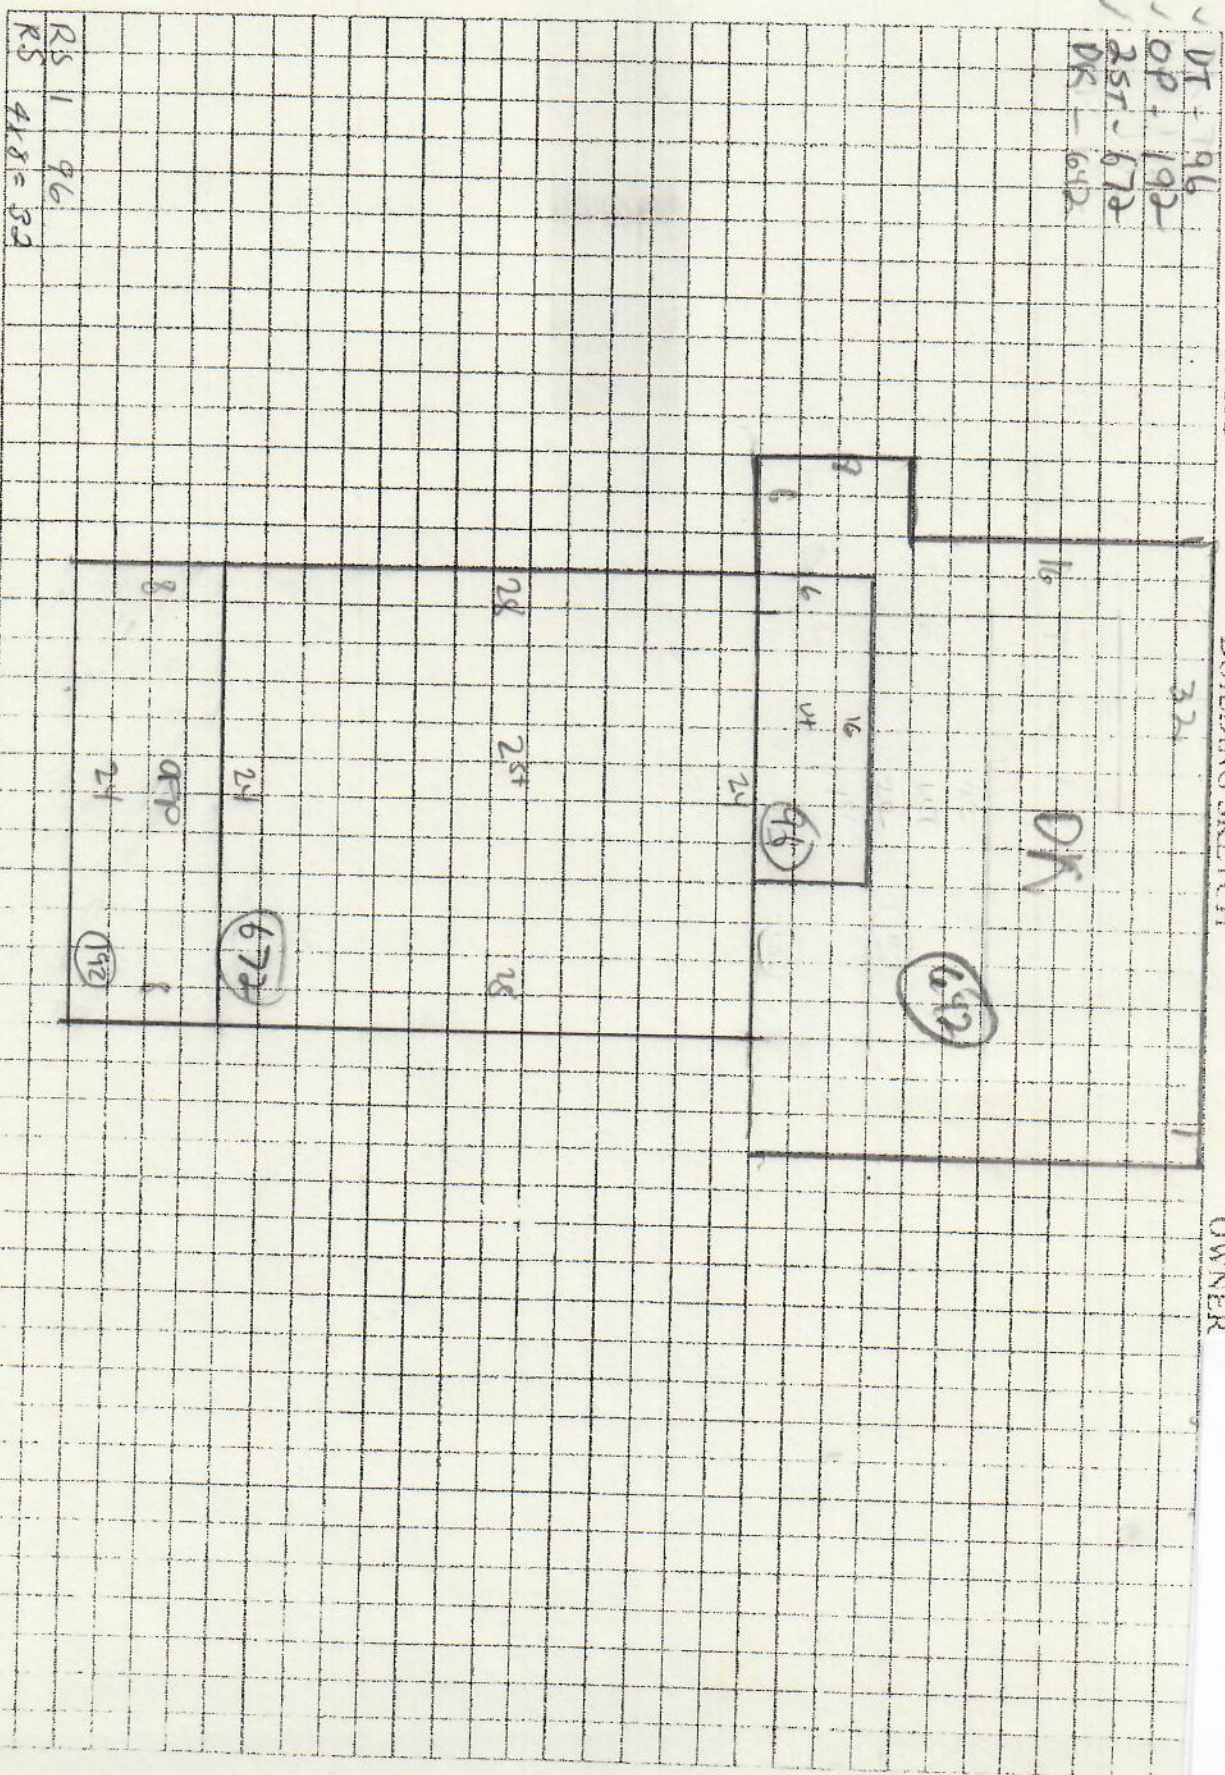

620-0  
Avignon, Pierre  
723 Island Ave.

SUBAREAS

UNITS

BUILDING SKETCH

OWNER

✓ DT = 196  
✓ OP = 192  
✓ 251 = 672  
DK = 642

✓ RS 1 96  
✓ RS 418 = 32

Island Ave.

Building Year: 1900  
Sq. Footage: 12185

M