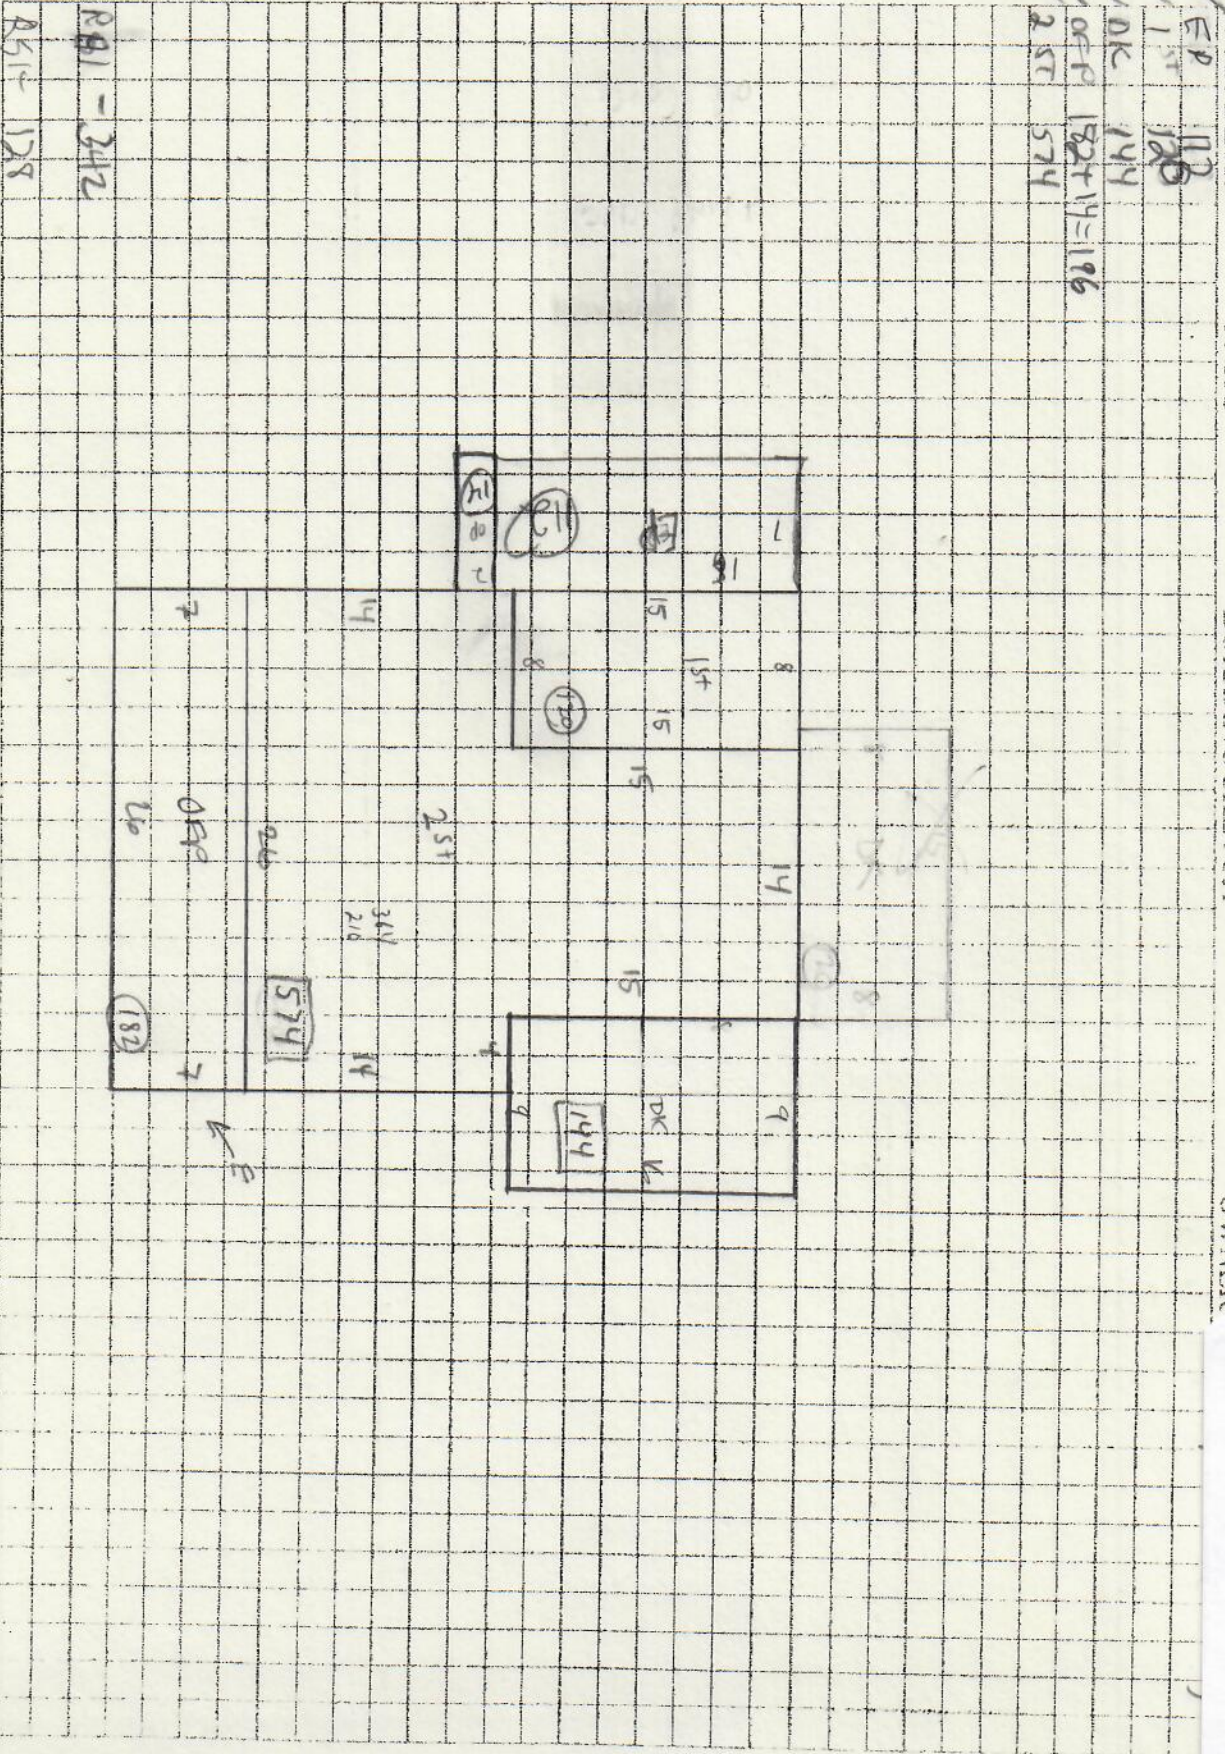

Island Ave.

SUBAREAS

UNITS

BUILDING SKETCH

OWNER

✓ EP 118
 ✓ 1st 128
 ✓ DK 144
 ✓ OEP 182+14=196
 ✓ 2ST 574

RA1 - 342
 AS1 - 128

622-0
 McLaughlin, Dorothy E.
 Volkmar, Marcella K. Jts.
 745 Island Ave.

Building Year: 1900
 Sq. Footage: 42134

M