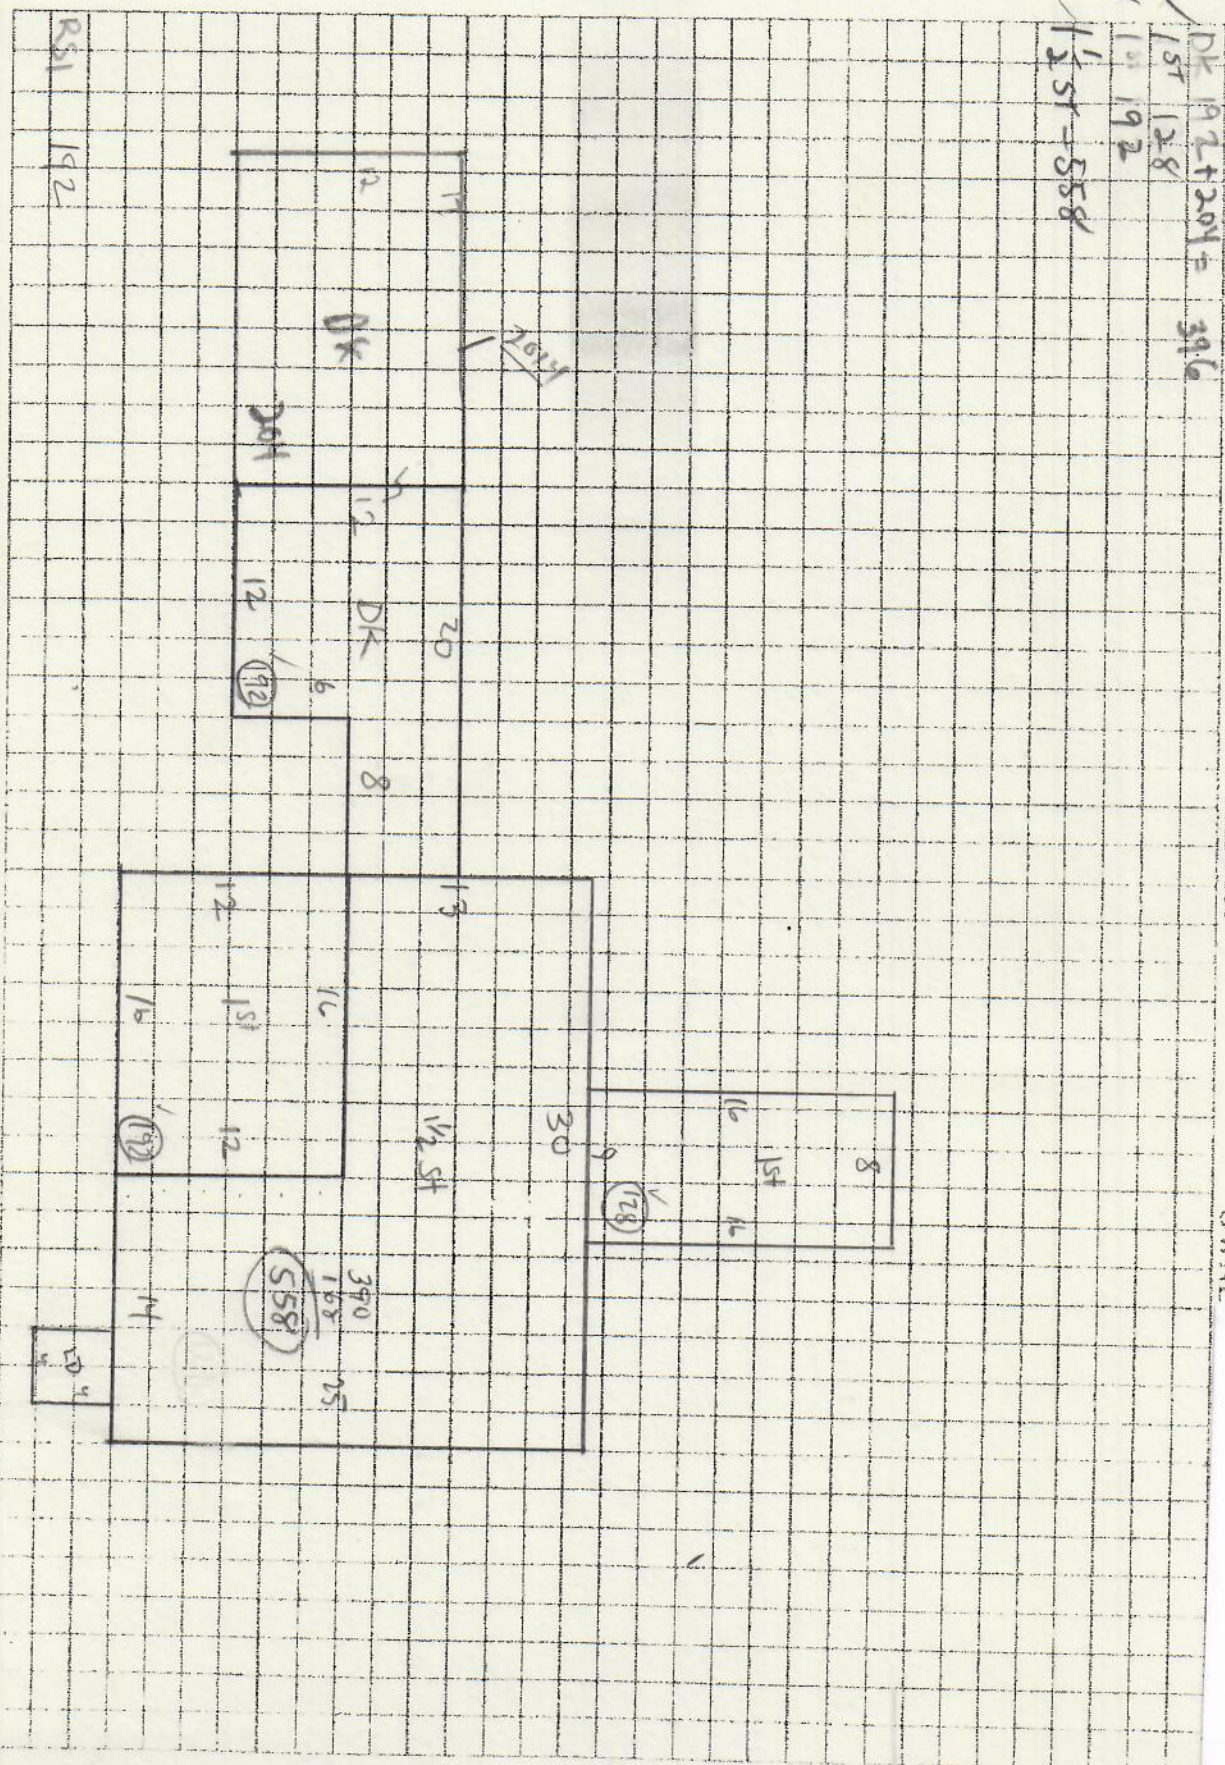

623-0  
 Perrin, Rebecca K.  
 755 Island Ave.

SUBAREAS UNITS BUILDING SKETCH OWNER

✓ DK 192 + 204 = 396  
 ✓ 1st 128  
 ✓ 1st 192  
 ✓ 1st 51 = 558

Island Ave.

Building Year: 1930  
 Sq. Footage: 14099

M