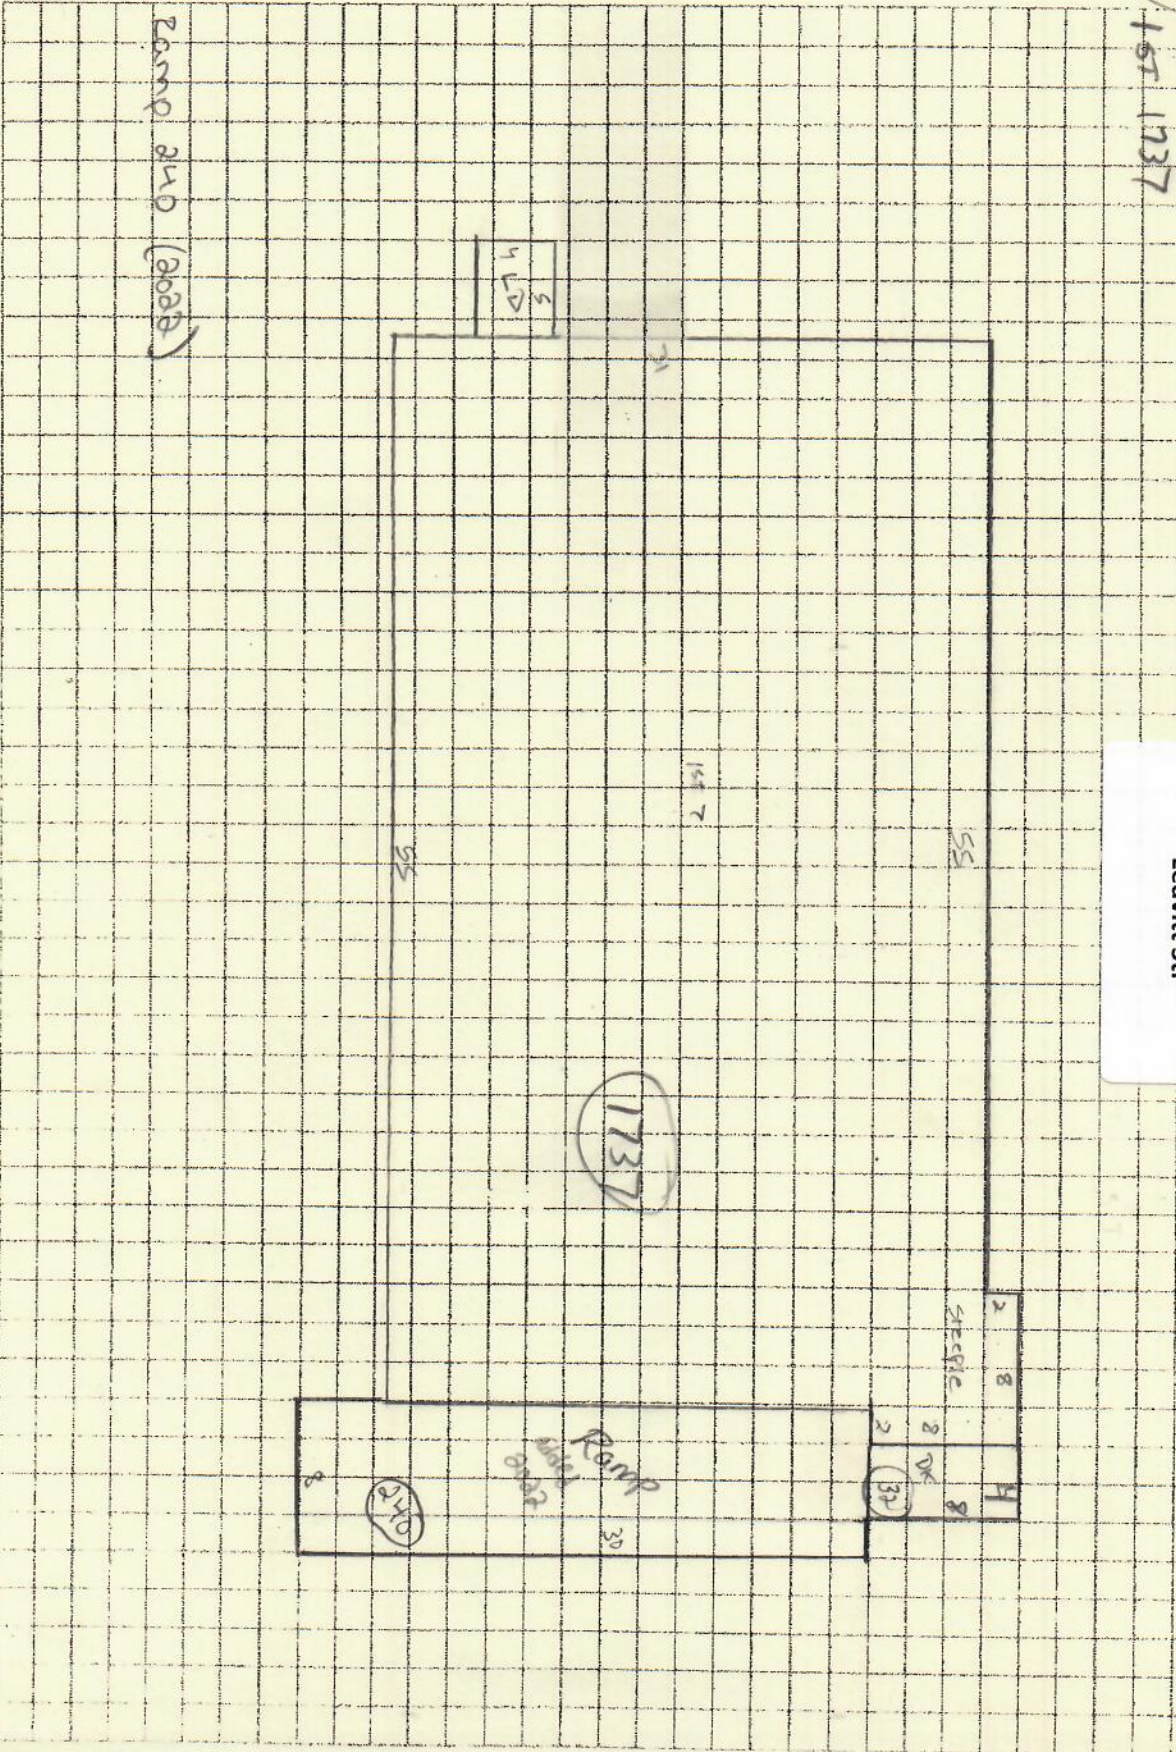

627-0
Methodist Episcopal Church
of Long Island

10 & 18 Leavitt Street

SUBAREAS

UNITS

BUILDING SKETCH

OWNER

Leavitt St.

✓ DK - 32
✓ 1st 1737

Building Year: 1940
Sq. Footage: 24120

M

SUBAREAS

UNITS

BUILDING SKETCH

OWNER

Methodist Parsonage

OP - 182
OH - 132
15 ST - 725

Leavitt St.