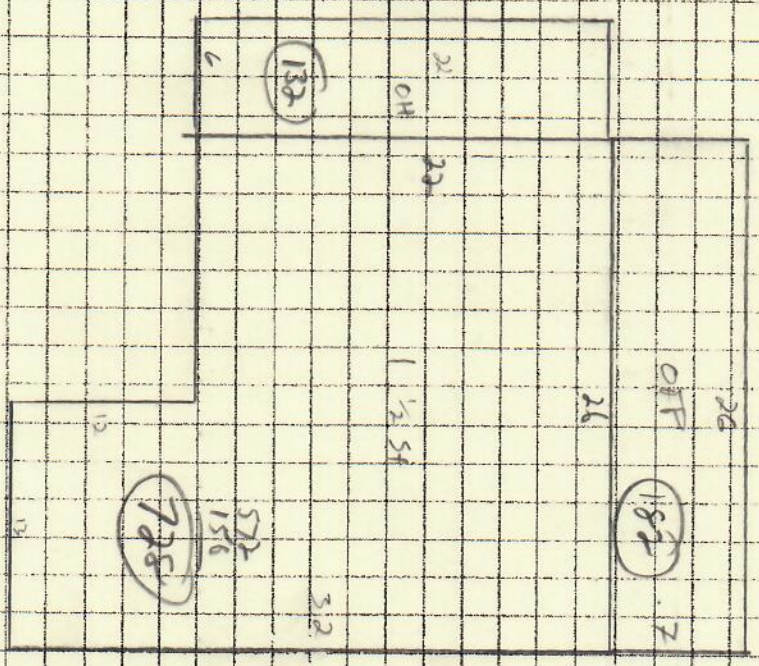

Building Year: 1940
Sq. Footage: 24120

M

SUBAREAS

UNITS

BUILDING SKETCH

OWNER

Methodist Parsonage

OP - 182
OH - 132
15 ST - 725