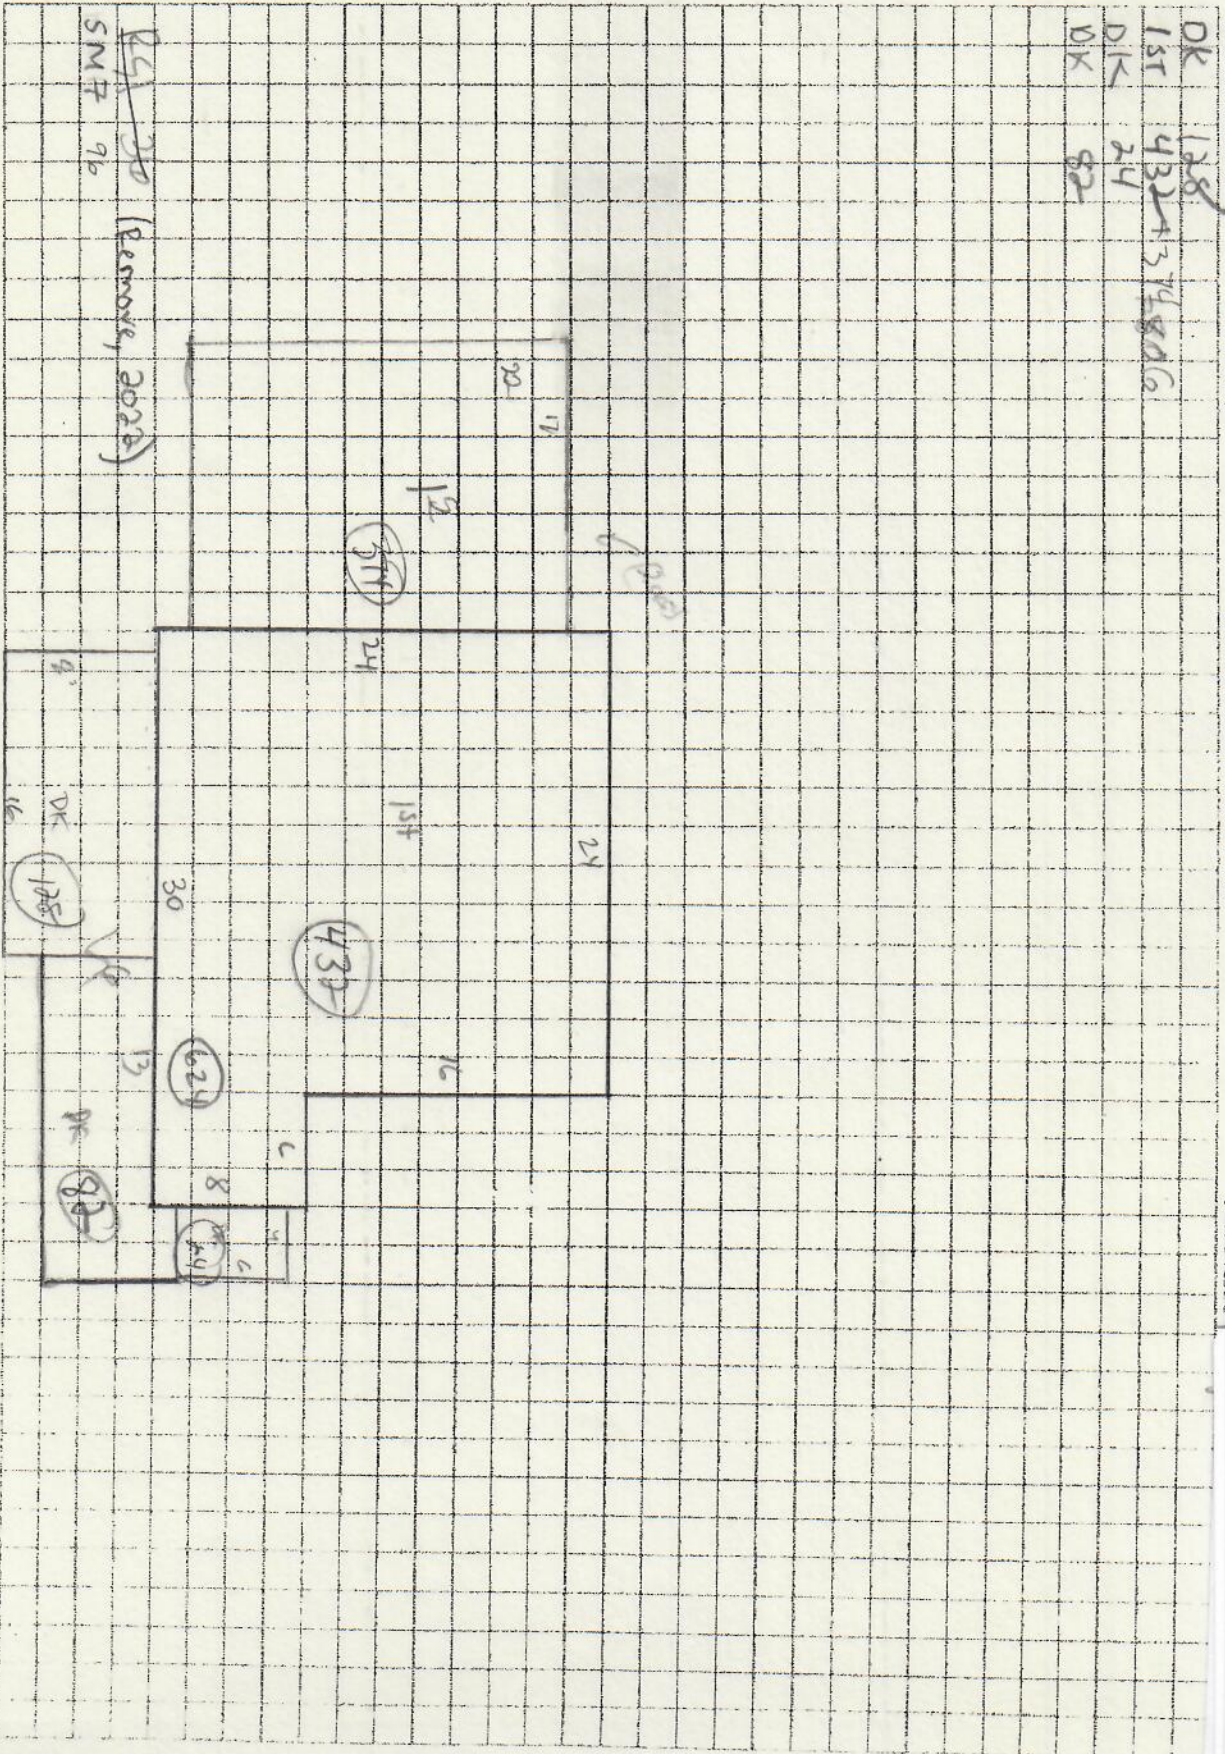

628-0
 Murphy, Michael
 42 Leavitt St.

SUBAREAS UNITS BUILDING SKETCH

DK 128
 1st 432 + 374 = 806
 DK 24
 DK 82

Building Year: 1998
 Sq. Footage: 10000

Leavitt St.

M