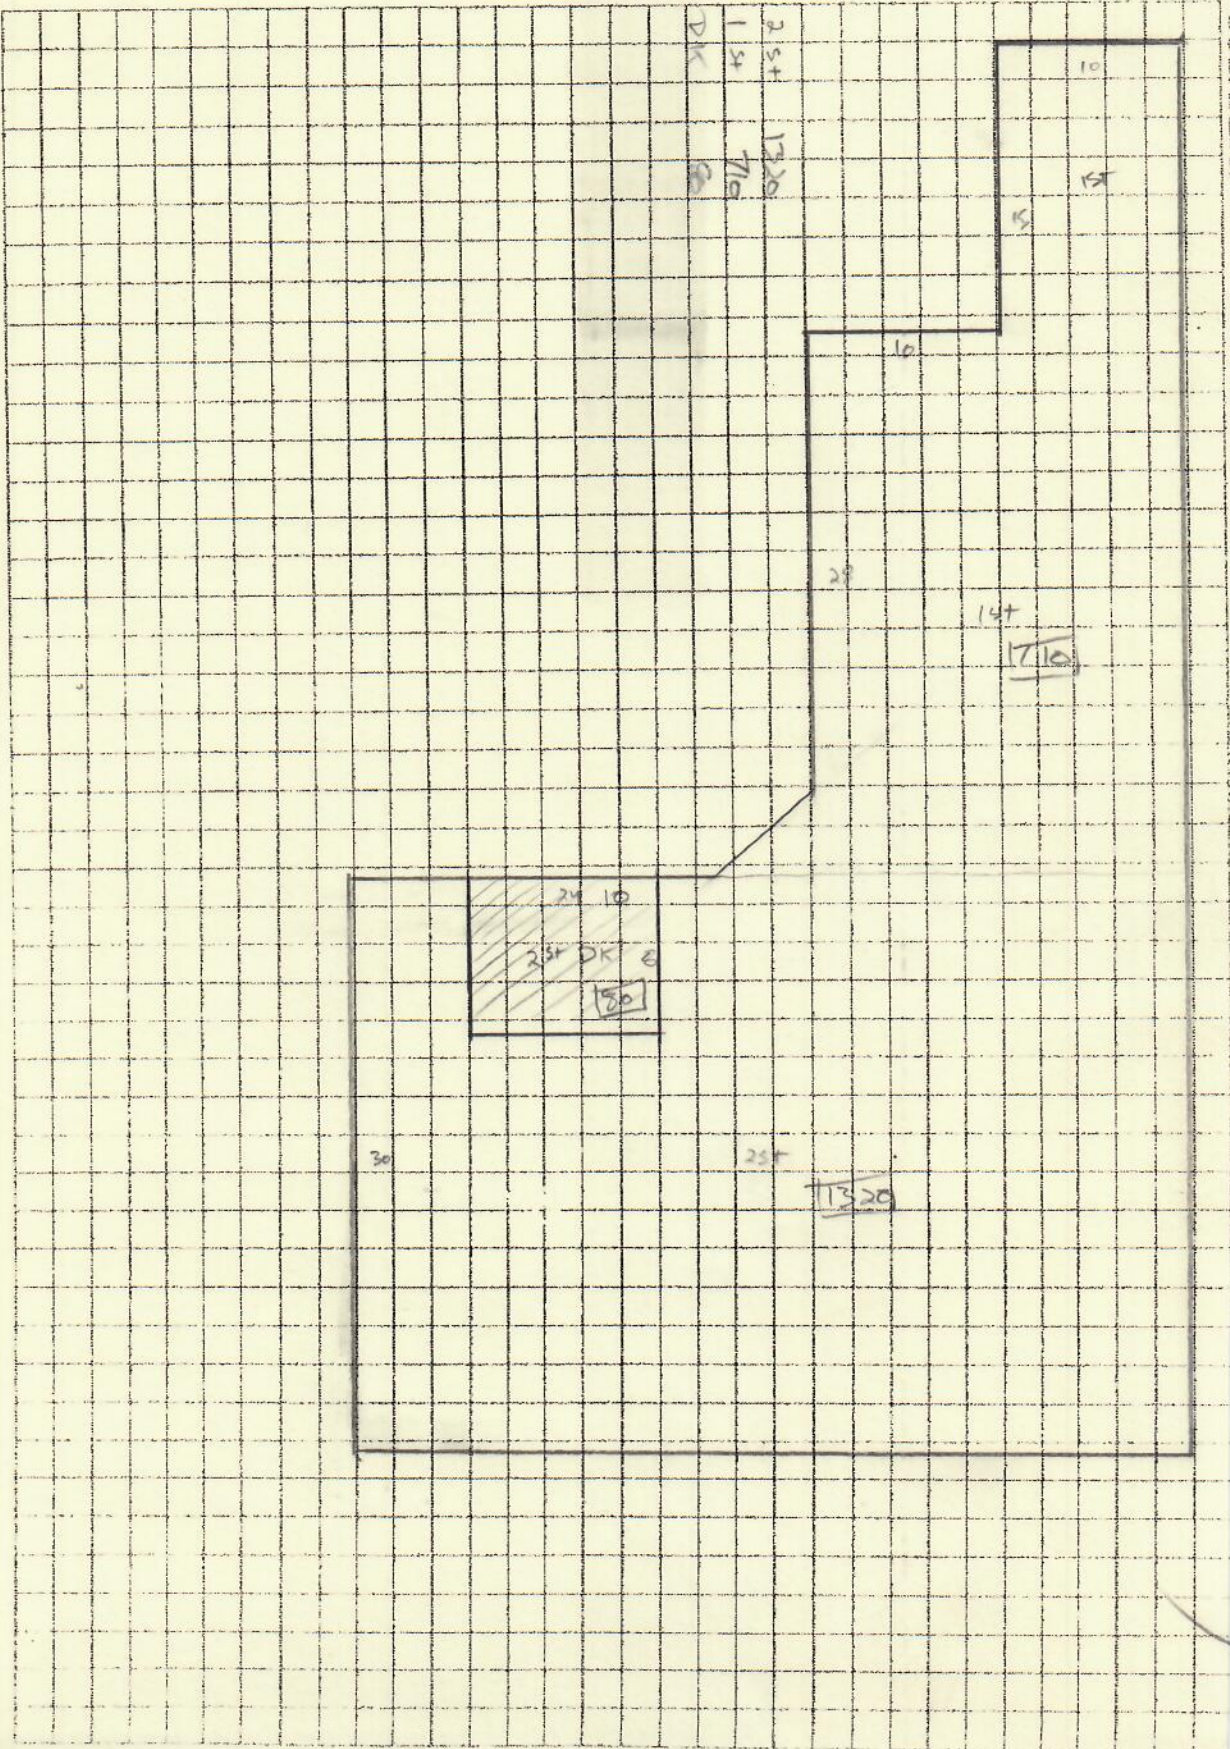

629-0
Miller, Joseph T.
616 Fern Avenue

SUBAREAS

UNITS

BUILDING SKETCH

OW

Fern Ave

Fern Ave.

Building Year: 1991
Sq. Footage: 60000

M