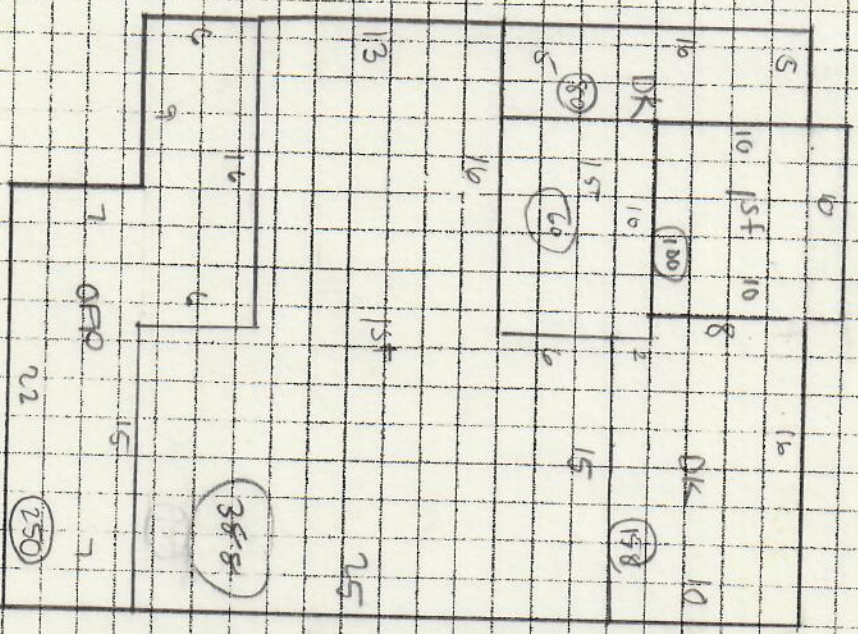

636-0  
 Stewart, Craig  
 60 Leavitt Street

SUBAREAS

UNITS

BUILDING SKETCH

OWNER

DK	90
1st	100
DK	158
DFP	250
1st	60
1st	388

RS1	352
RD1	222

Leavitt St.

Building Year: 1900  
 Sq. Footage: 59961

M