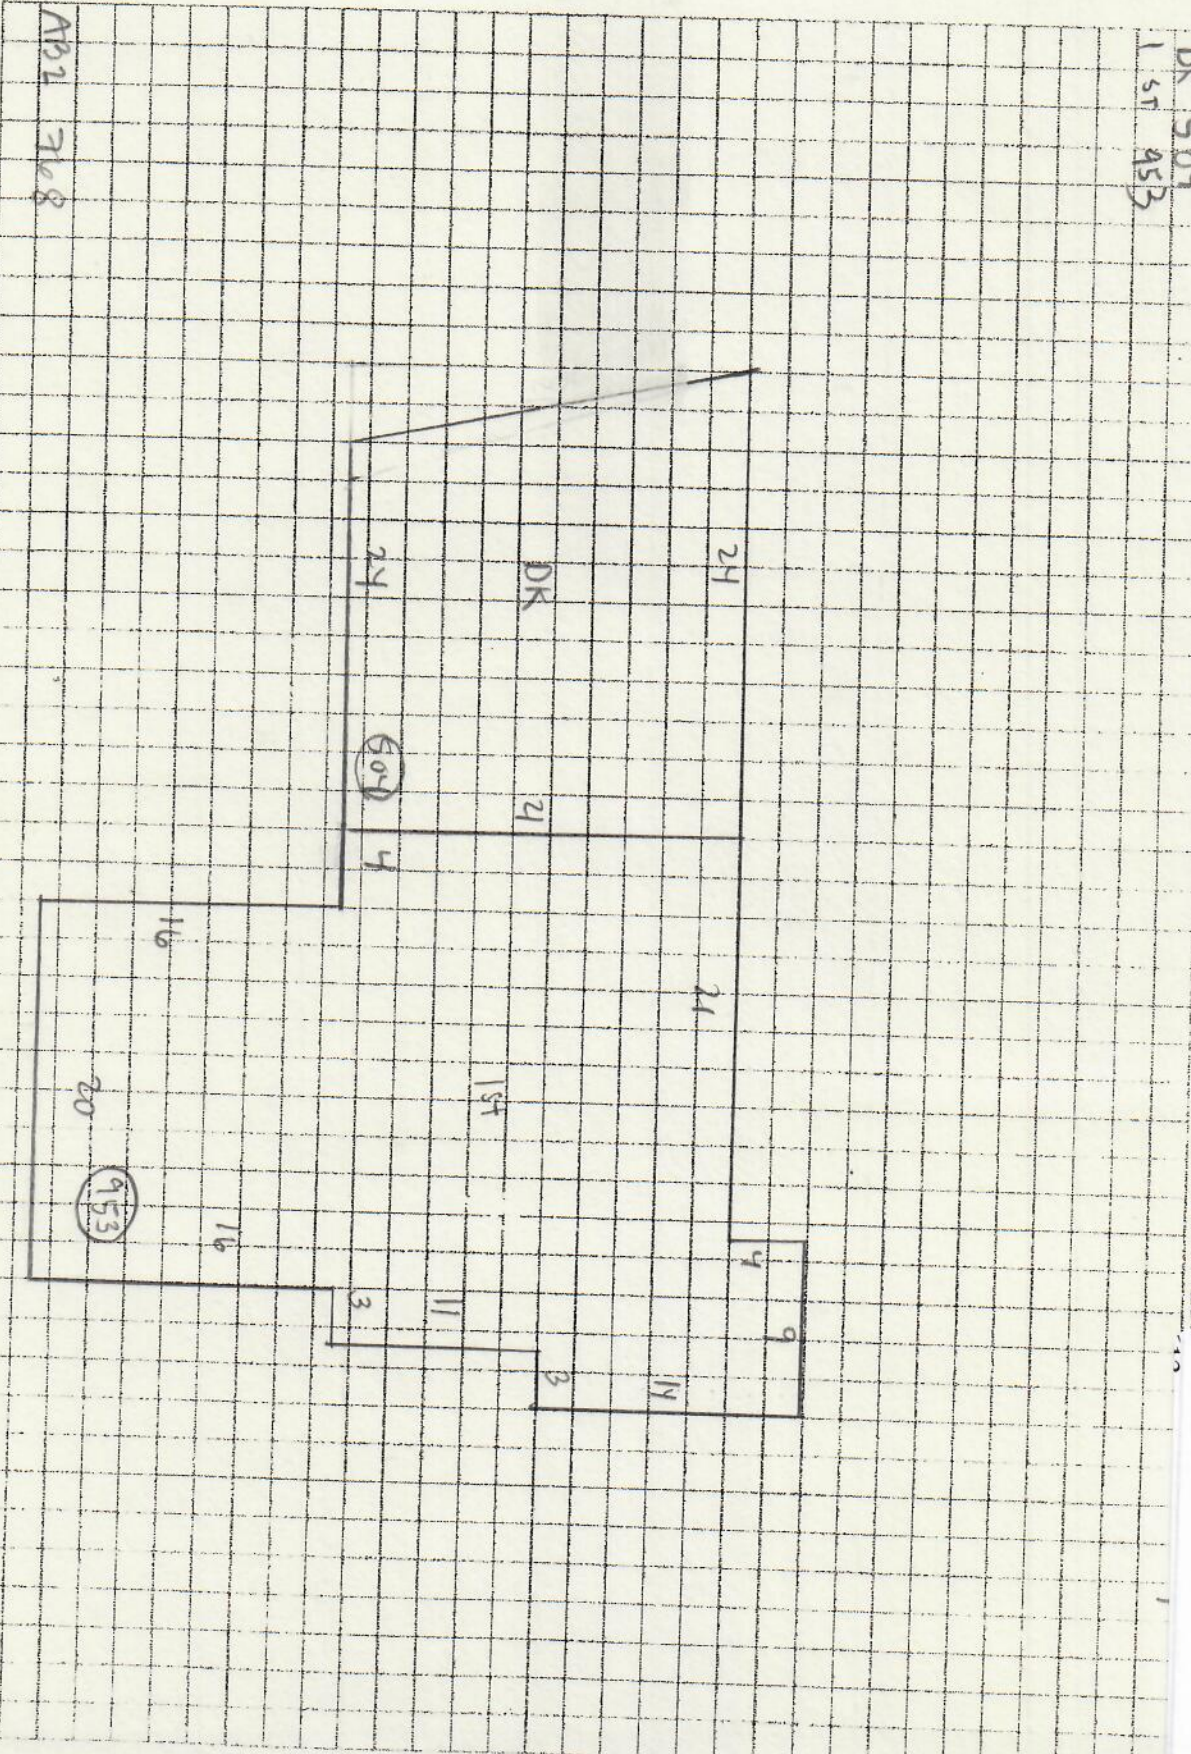

637-0  
Papkee, Harry G.  
55 Winterview Ln.

SUBAREAS

DK 504  
151 953

UNITS

BUILDING SKETCH

OWNER

AB2 708

Winterview Ln.

Building Year: 1960  
Sq. Footage: 30511

M