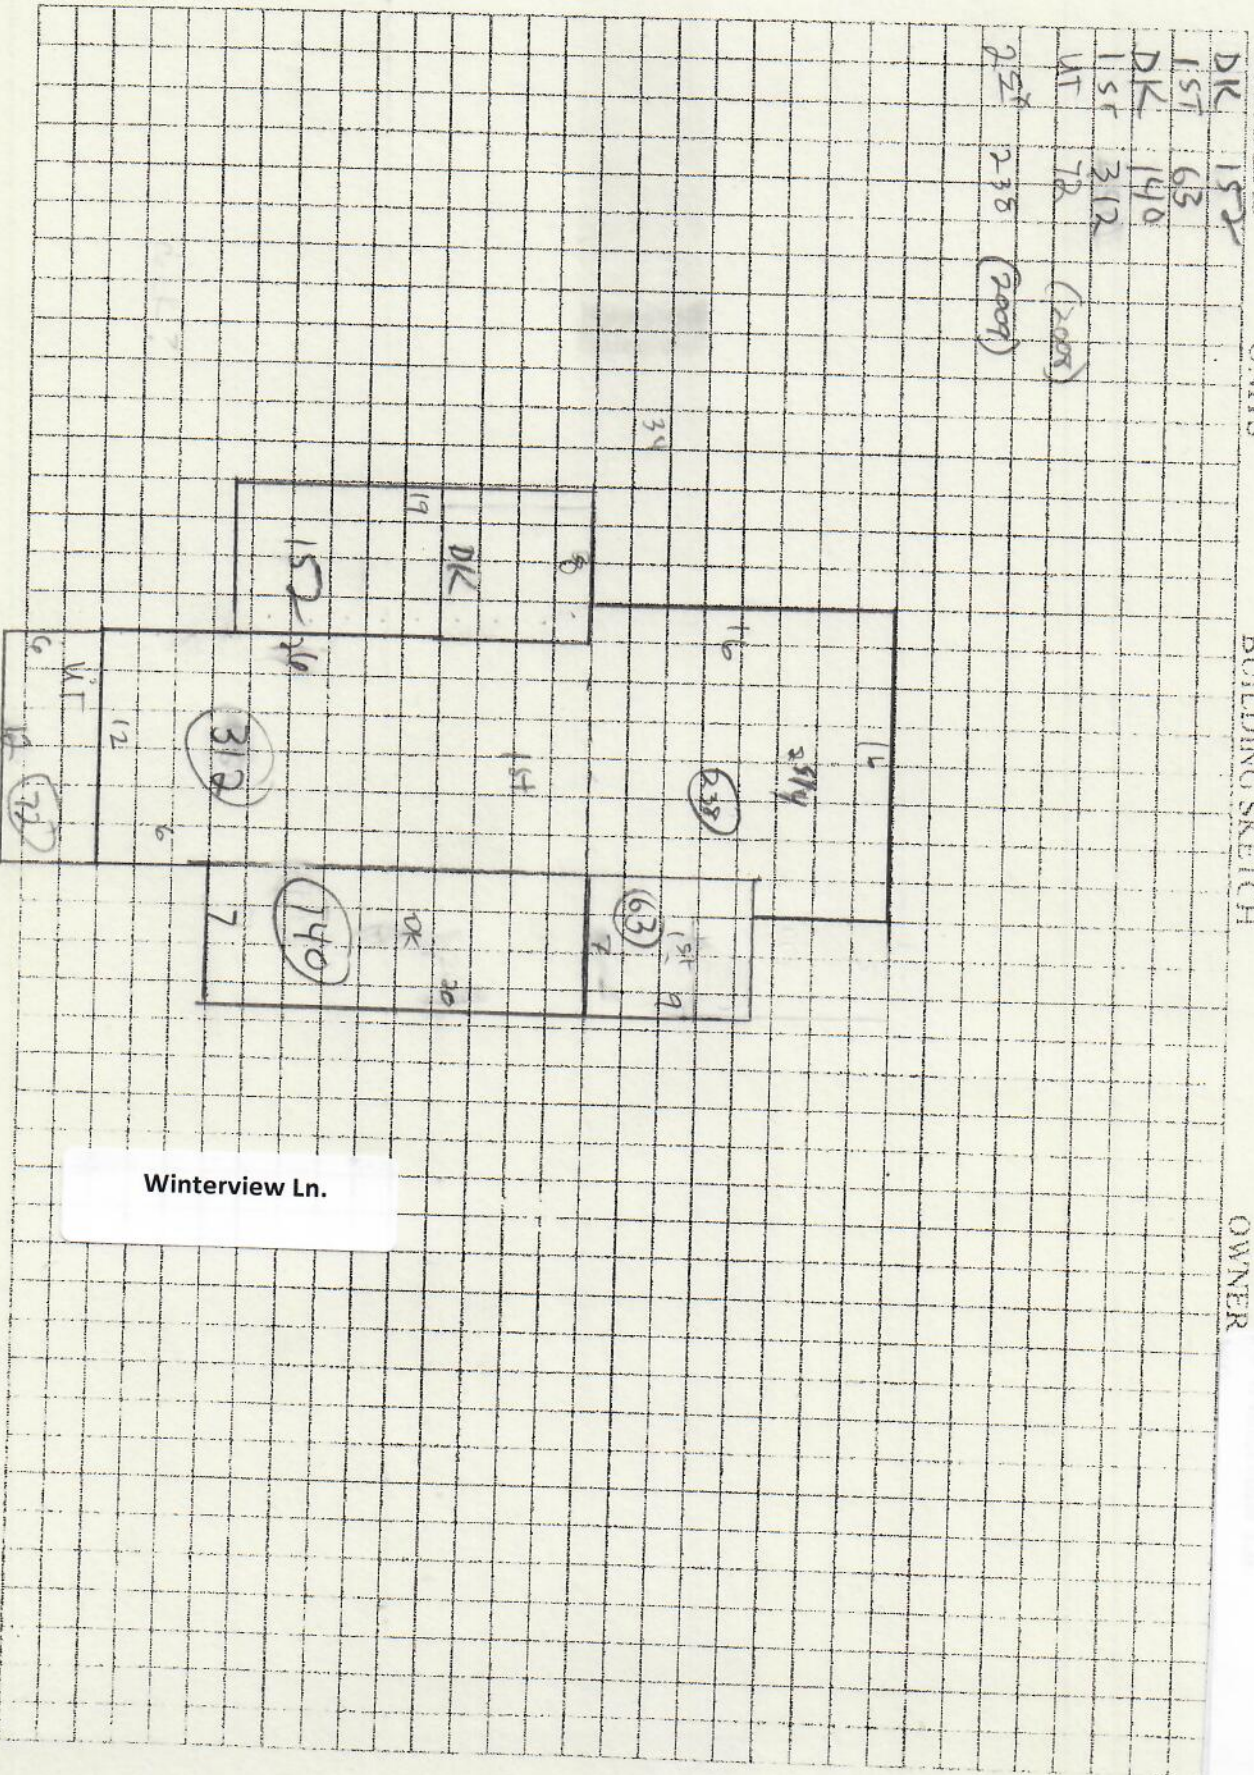

SUBAREAS

UNITS

BUILDING SKETCH

OWNER

DK	152	
1ST	63	
DK	140	
1st	312	
WT	72	(2008)
2nd	238	(2007)

638-0  
 Rich, Shawn  
 Rich, Alanna Jts.  
 54 Winterview Ln.

Winterview Ln.

Building Year: 1900  
 Sq. Footage: 15632

M