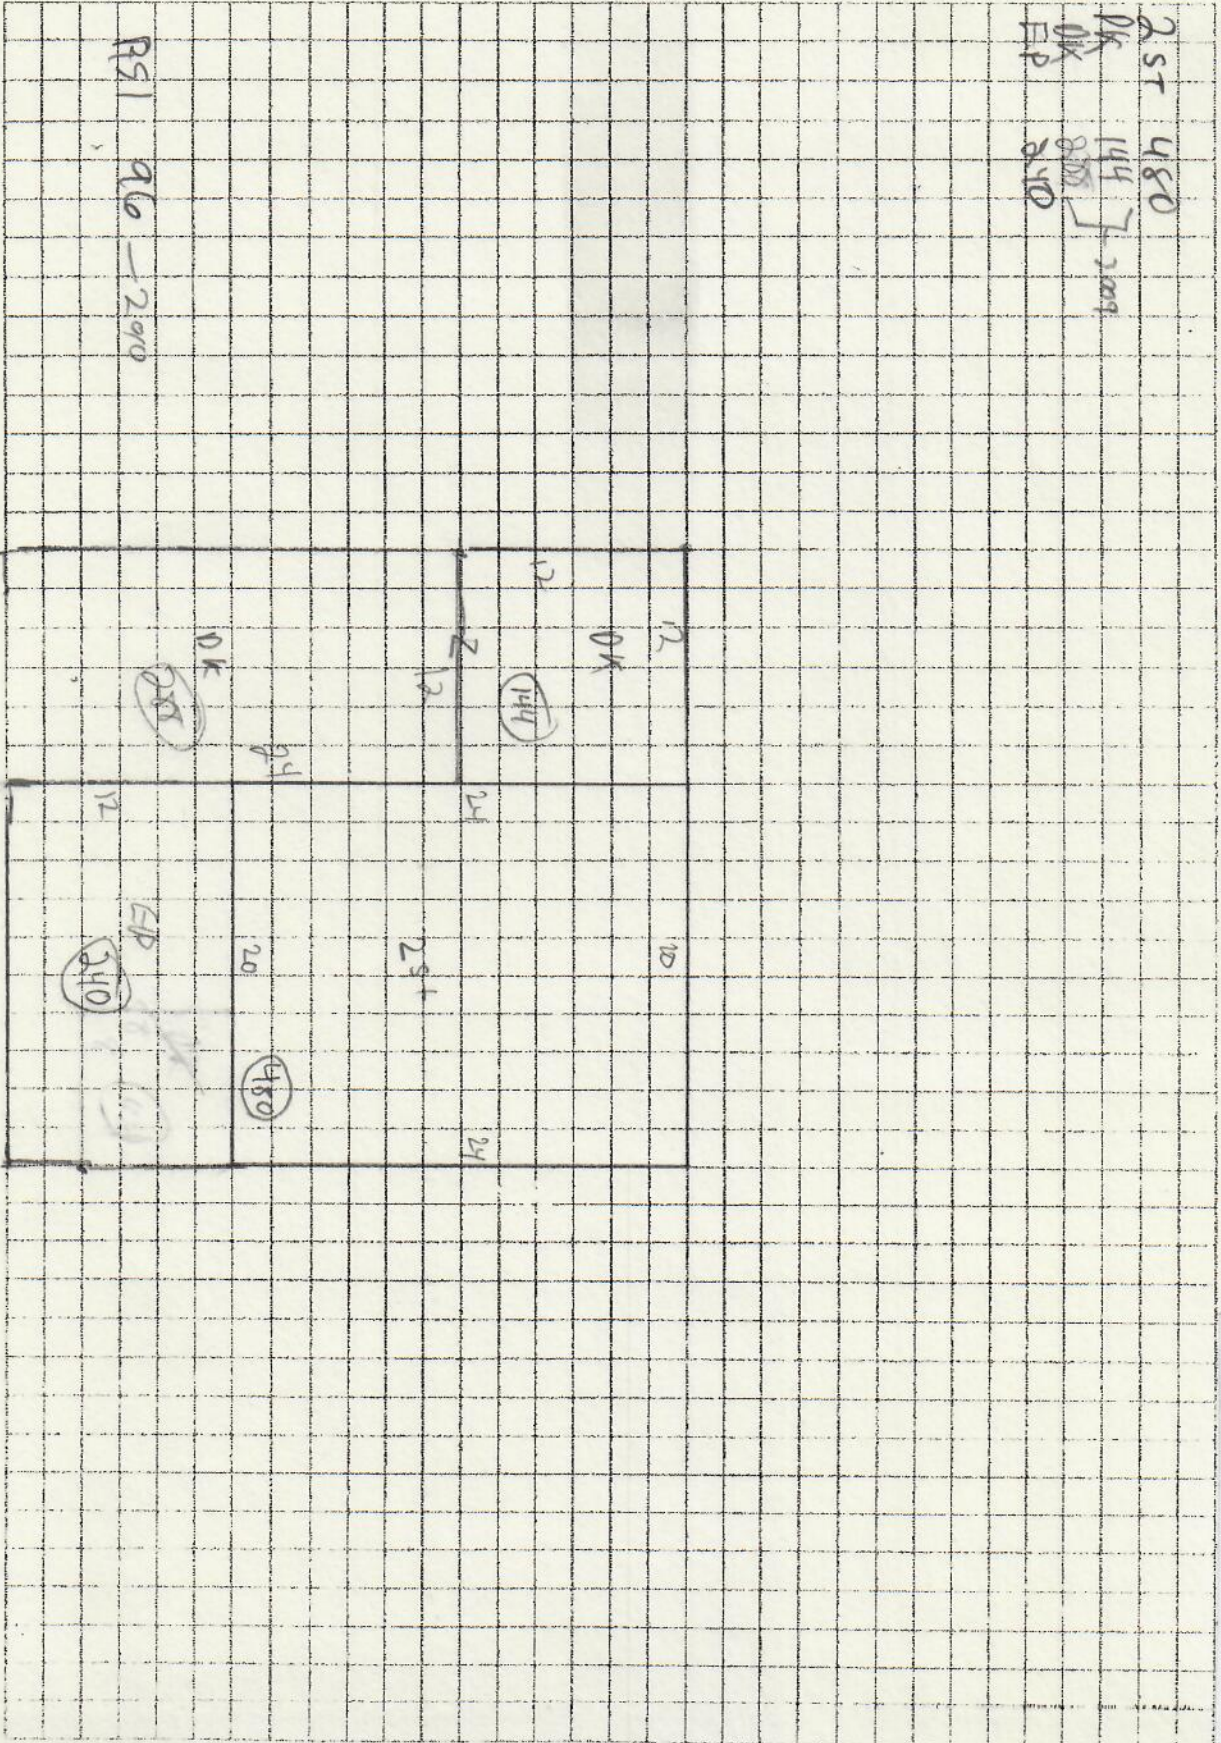

SUBAREAS

UNITS

BUILDING SKETCH

OWNER

2st 480  
 OK 144 } 2009  
 OK 800 }  
 EP 240

RS1 96 — 2090

648-0  
 Truesdale, William Wells  
 Truesdale, Kristina M. Jts.  
 570 Fern Ave.

Fern Ave.

Building Year: 2006  
 Sq. Footage: 62800

m