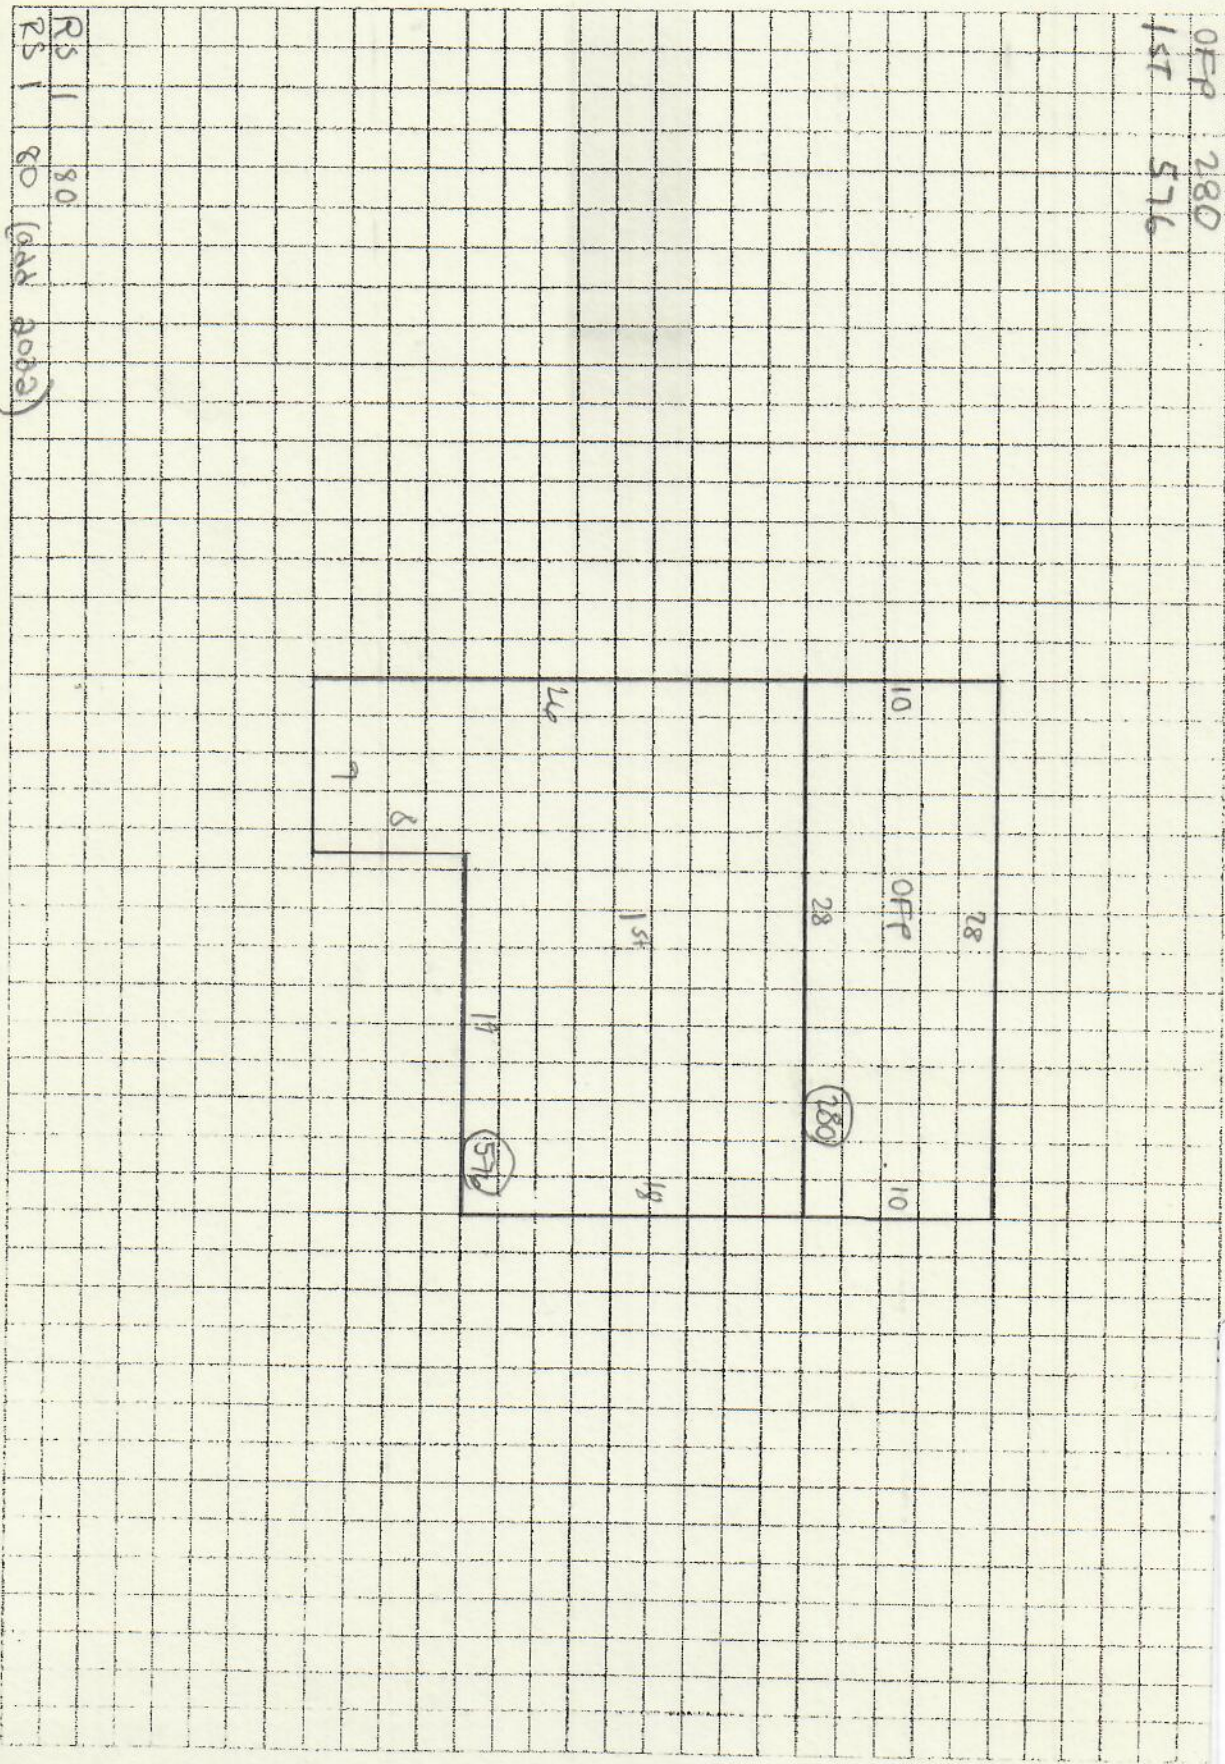

658-0
 Lunt, Jacqueline O.
 6 Messalonskee Rd.

SUBAREAS UNITS BUILDING SKETCH OWNER

OFFP 280
 1ST 576

RS 1 80
 RS 1 80 (MAX 2000)

Messalonskee Rd.

Building Year: 1900
 Sq. Footage: 29595

M