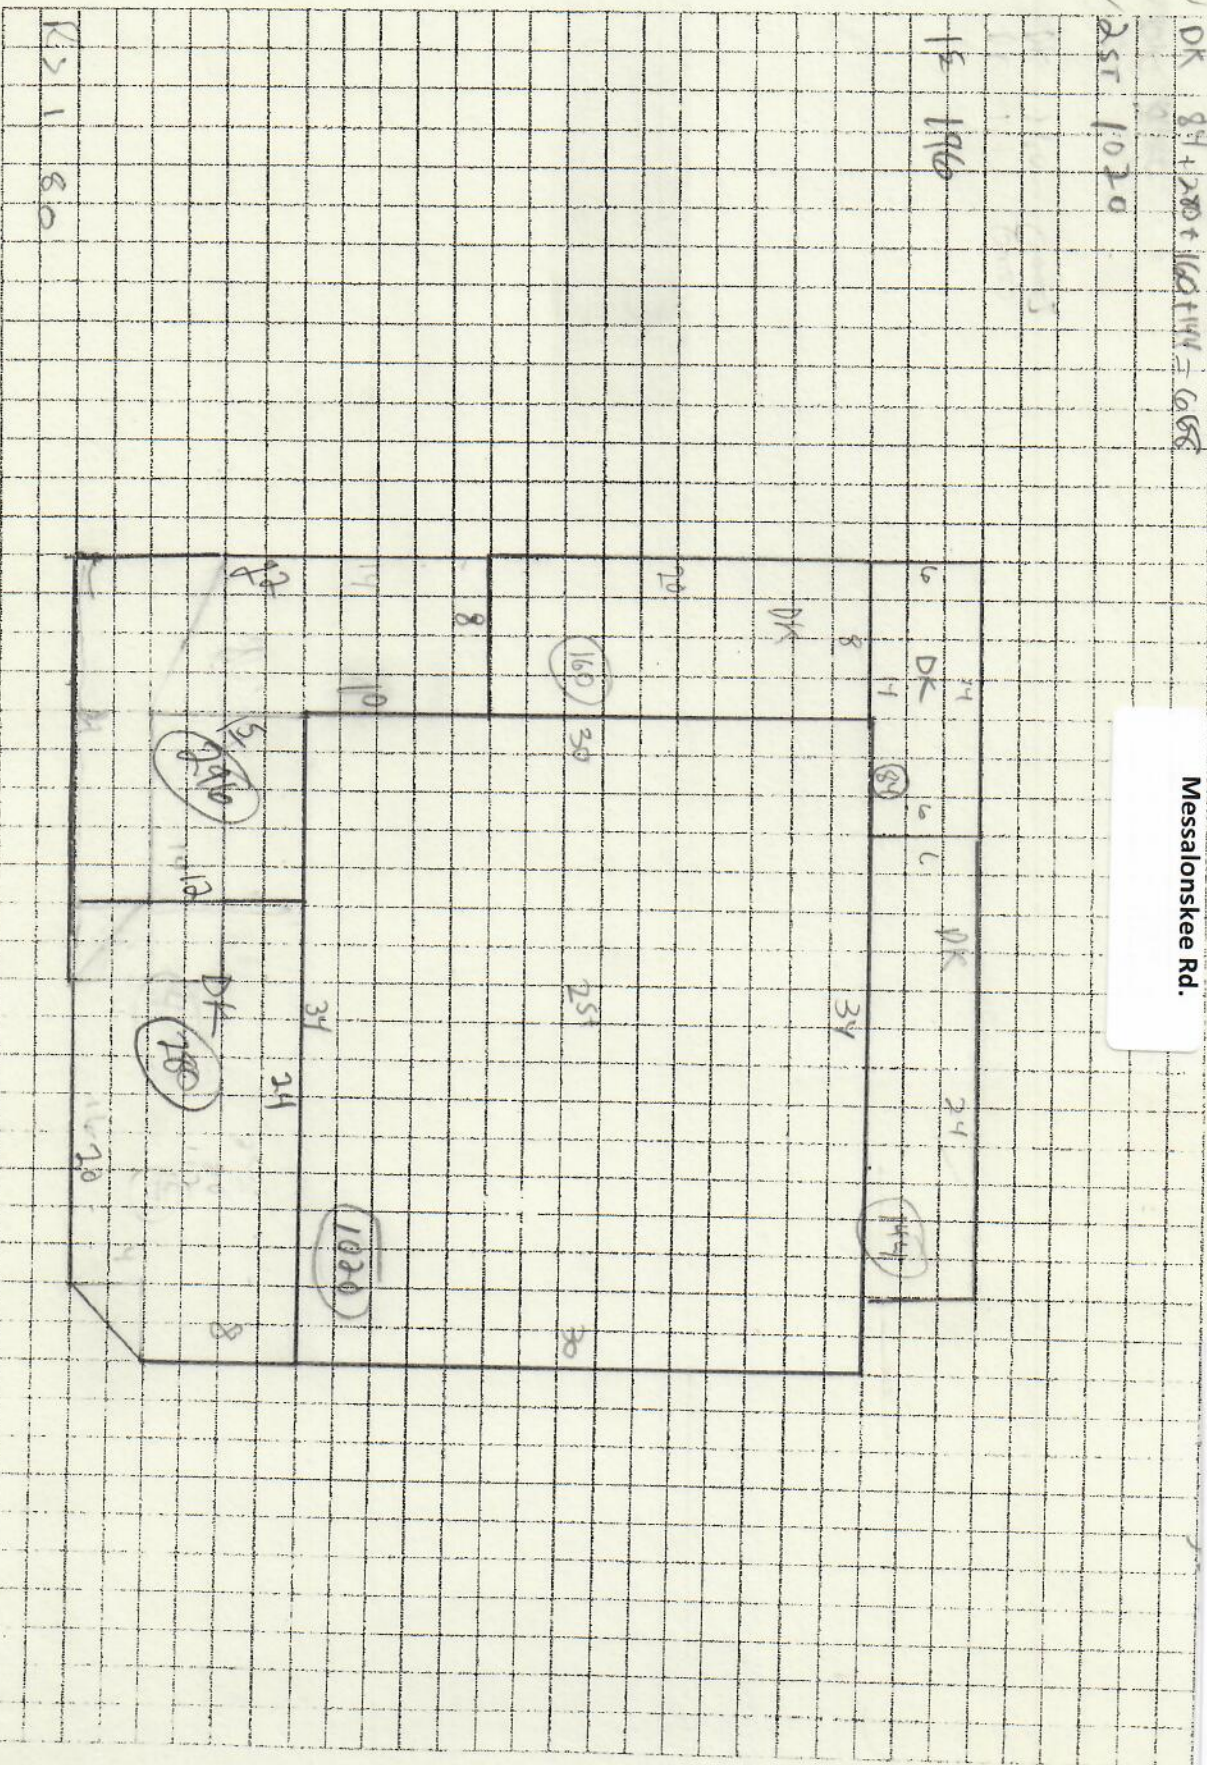

SUBAREAS

UNITS

BUILDING SKETCH

OWNER

DK 84 + 200 + 101 + 11 = 606

251 1020

15 1960

Messalonskee Rd.

664-0
Wright, Bradford
Wright, Joanna Jts.
46 Messalonskee Rd.

Water

Building Year: 1925
Sq. Footage: 18750

M