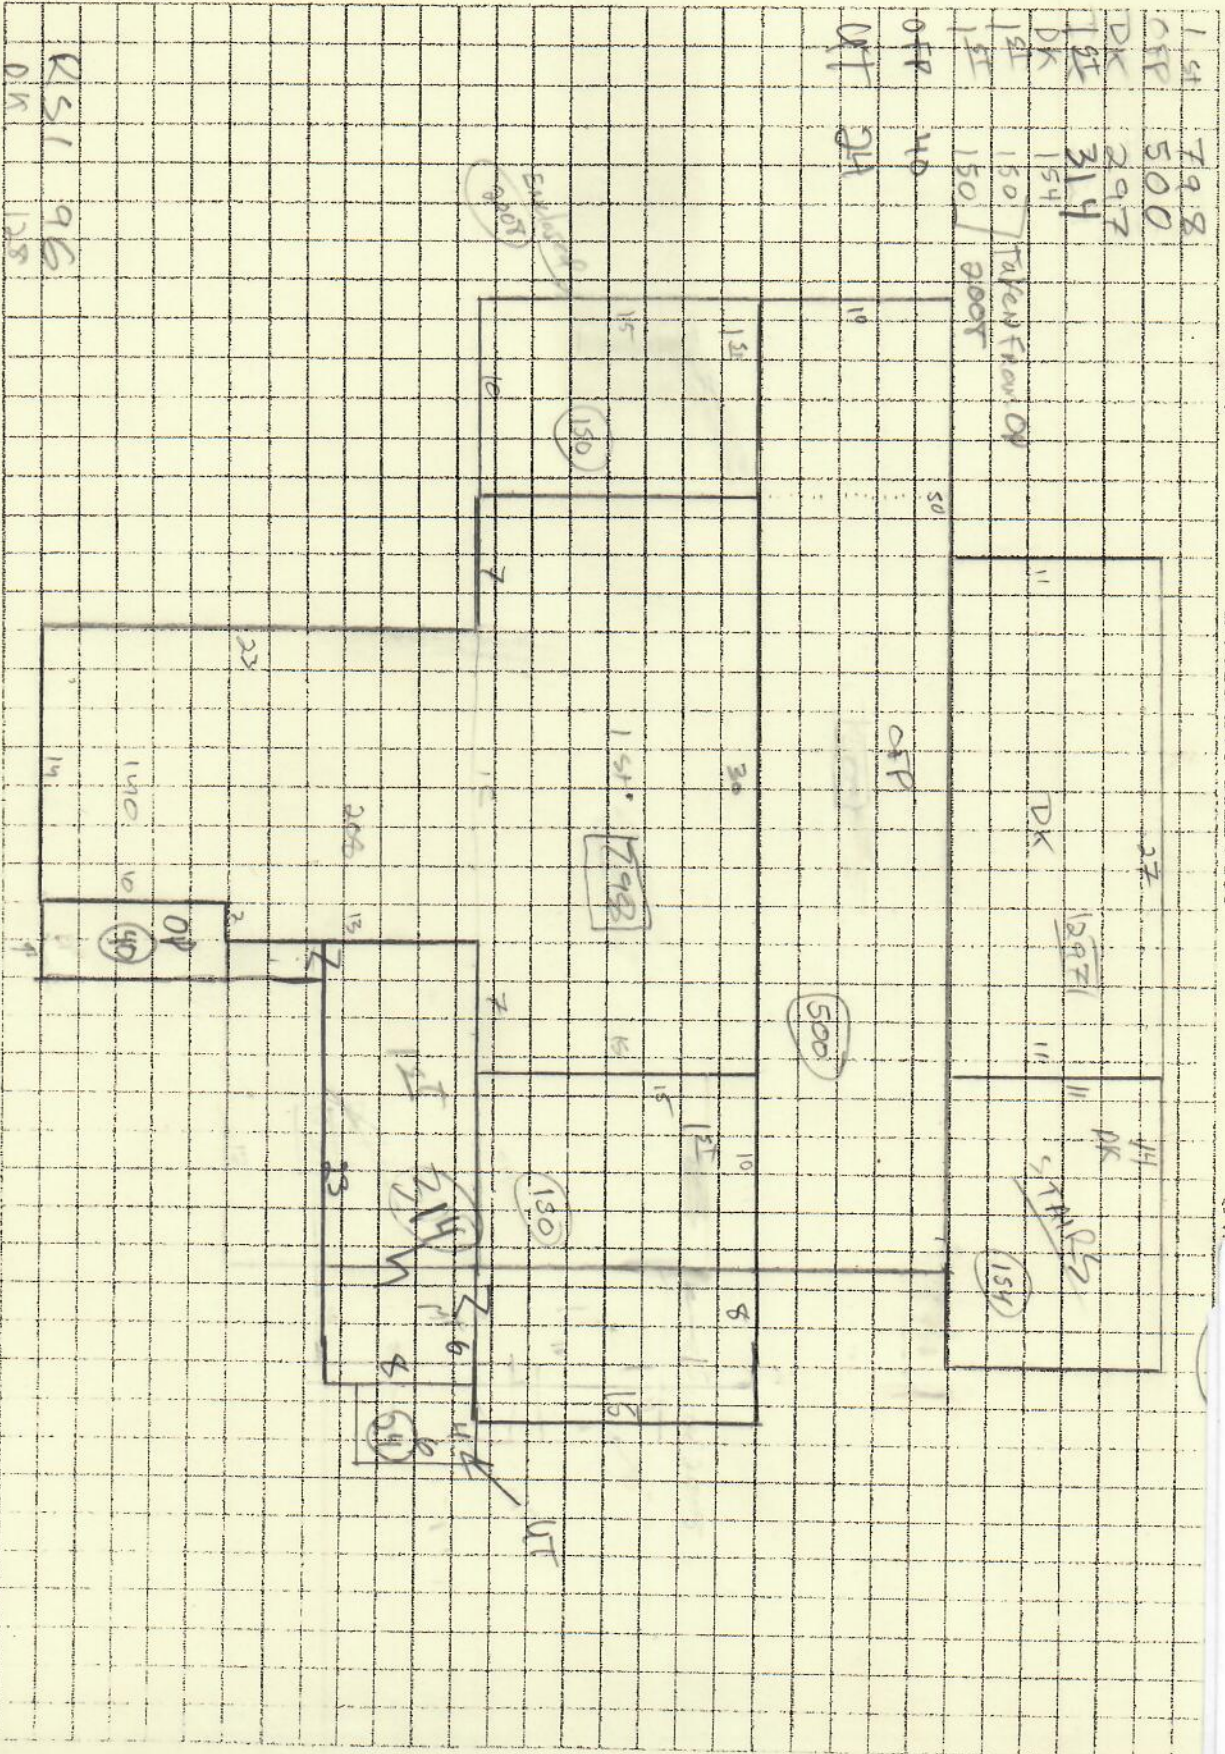

Water

666-0
KELLY, ANN DAVIS LIVING TRUST
56 MESSALONSKEE ROAD

SUBAREAS

UNITS

BUILDING SKETCH

OV

Messalonskee Rd.

Building Year: 1925
Sq. Footage: 30675

M