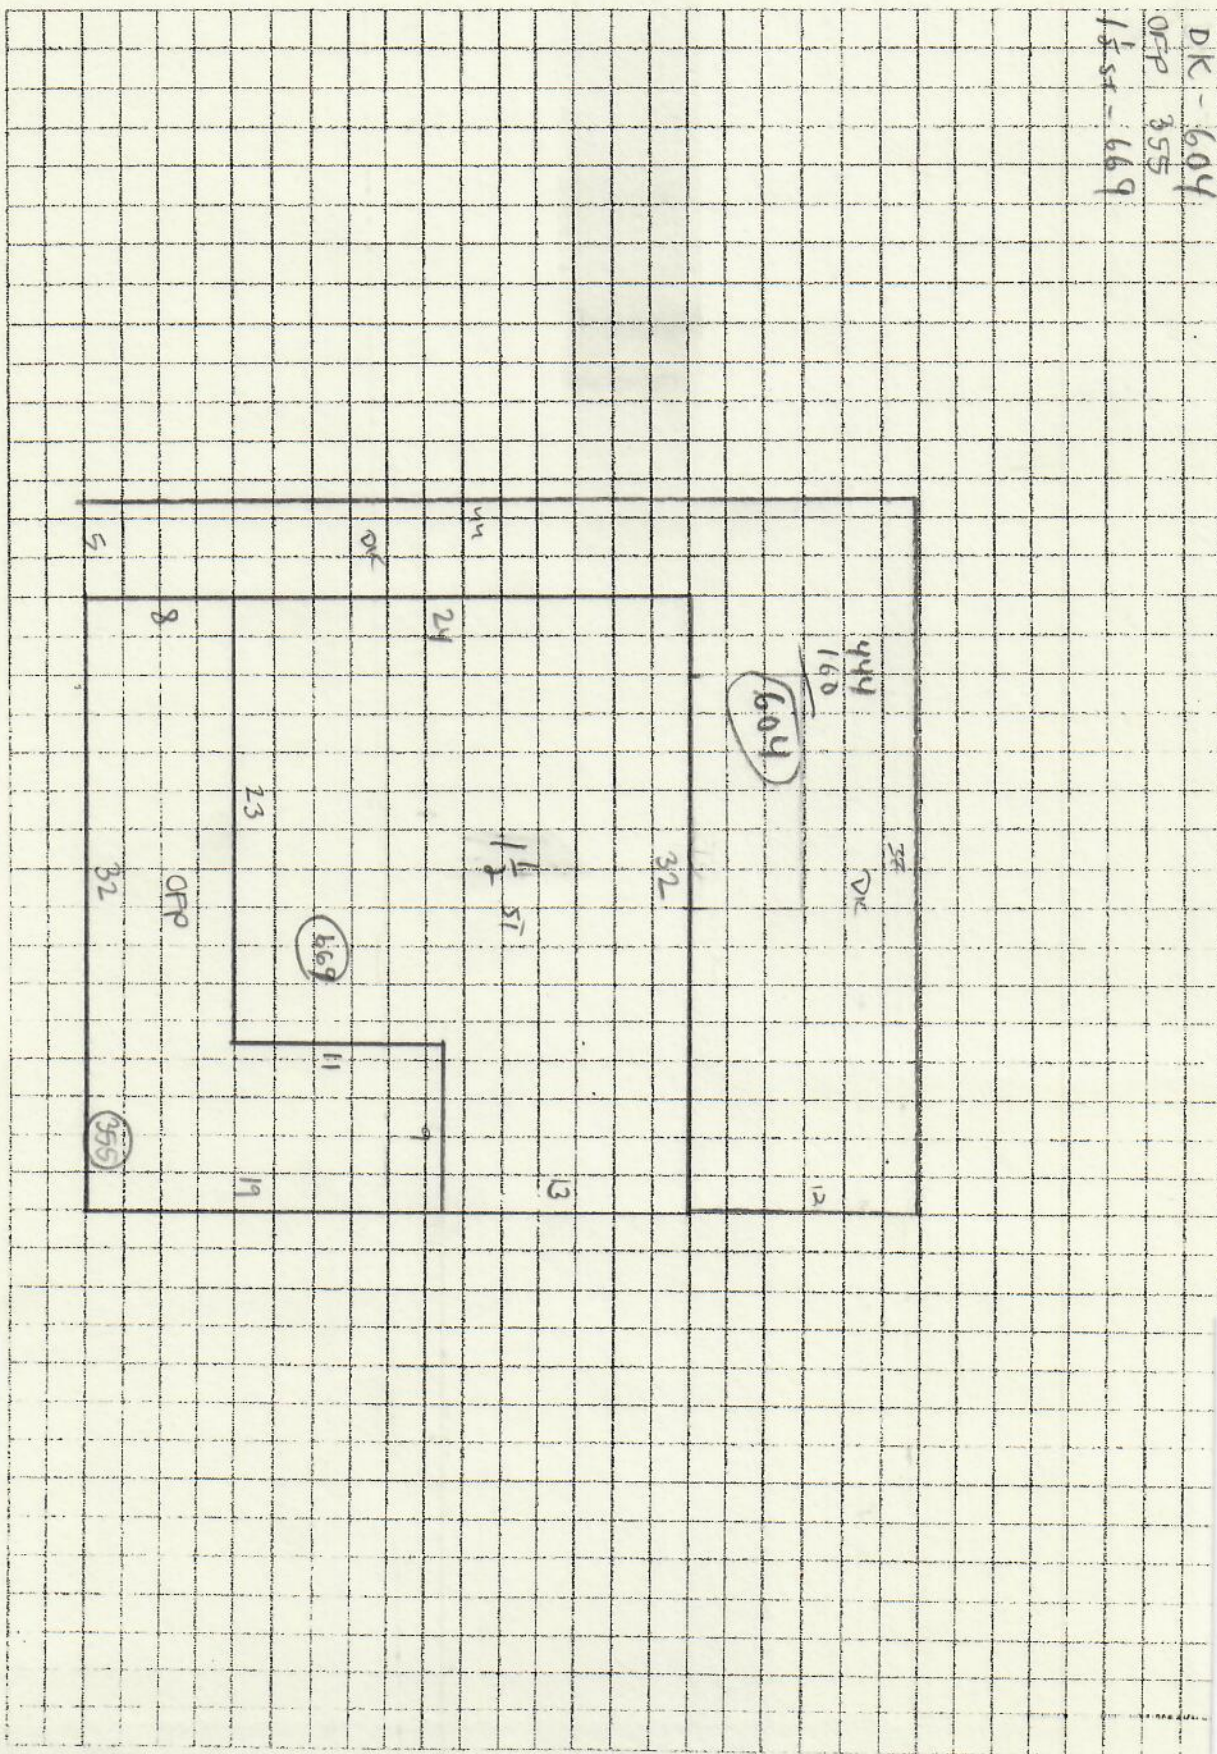

SUBAREAS UNITS BUILDING SKETCH OWNER

DK - 604  
 OFP 355  
 1 1/2 ST - 669

Messalonskee Rd.

669-0  
 Valente, Andrea J.  
 37 Messalonskee Road

Building Year: 1930  
 Sq. Footage: 5000

M