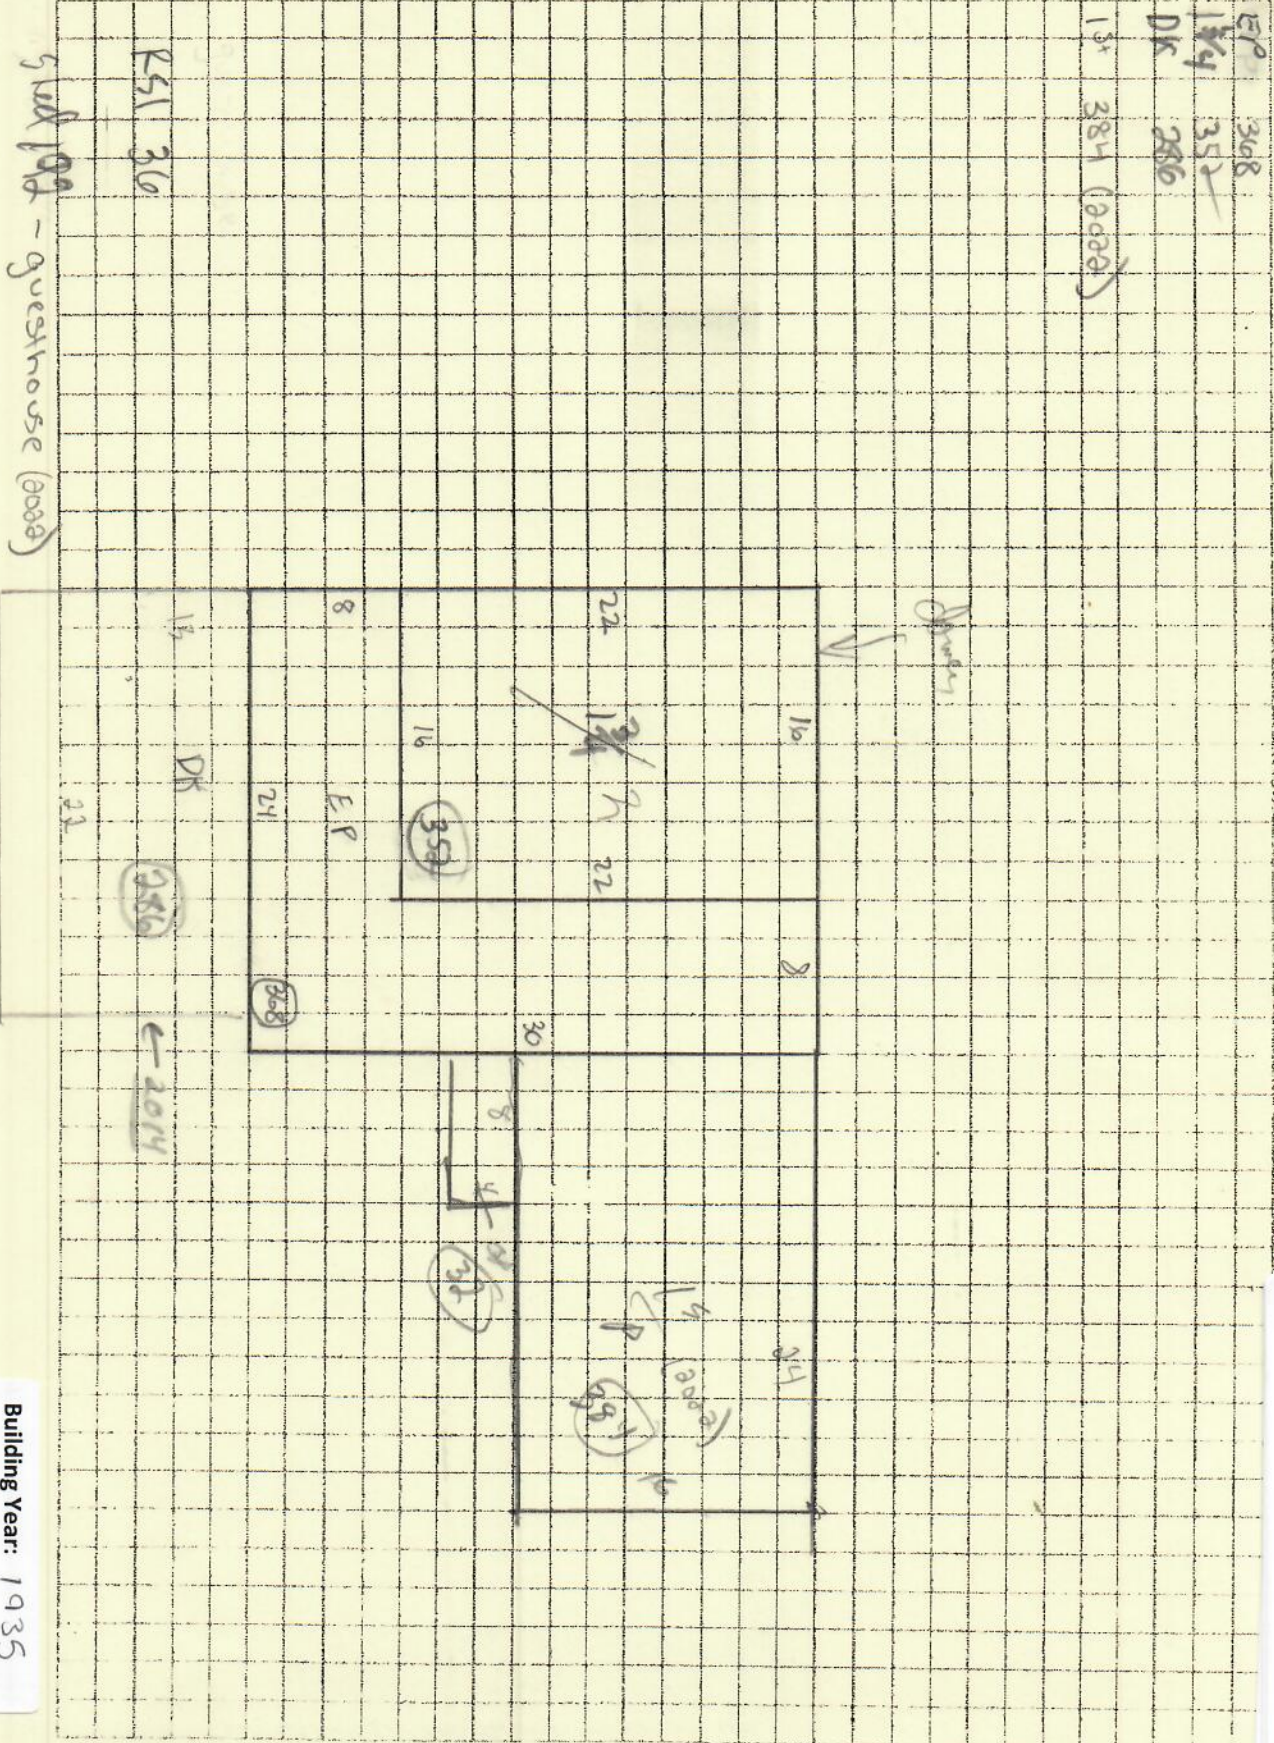

670-0
 Churchard, Timothy
 Churchard, Judith Jts.
 33 Messalonskee Rd.

SUBAREAS

UNITS

BUILDING SKETCH

OWNER

EP 348
 DK 286
 13' 384 (0000)

Building Year: 1935
 Sq. Footage: 19350