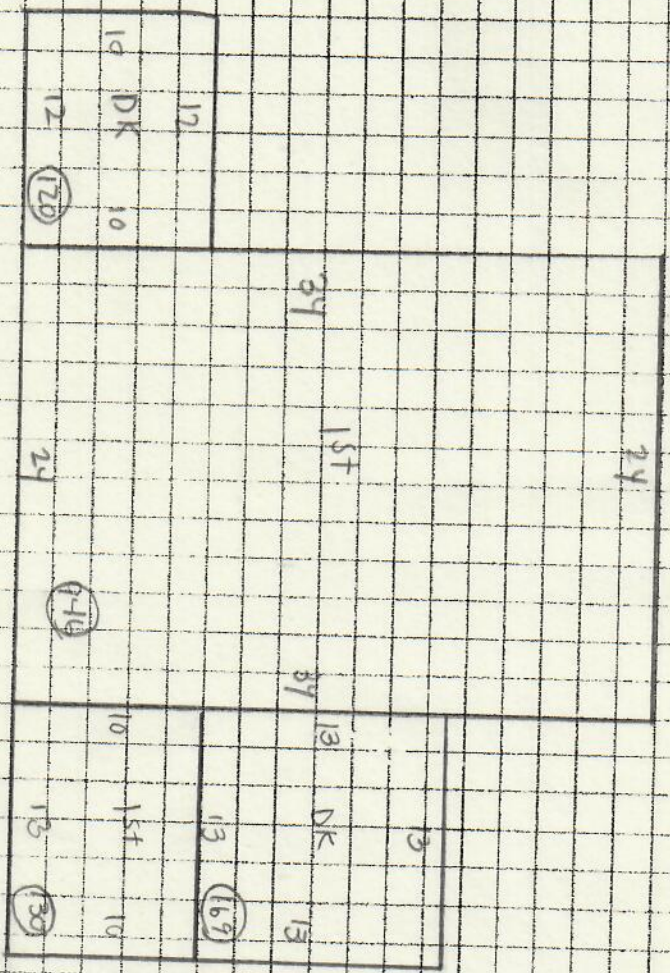

SUBAREAS

UNITS

BUILDING SKETCH

OWNER

DK	169
1st	130
DK	120
1st	946

RS	1	148
----	---	-----

679-0  
 Murphy, Michael  
 Murphy, Kevin  
 58 Messalonskee Rd.

Messalonskee Rd.

Building Year: 1915  
 Sq. Footage: 84400

M