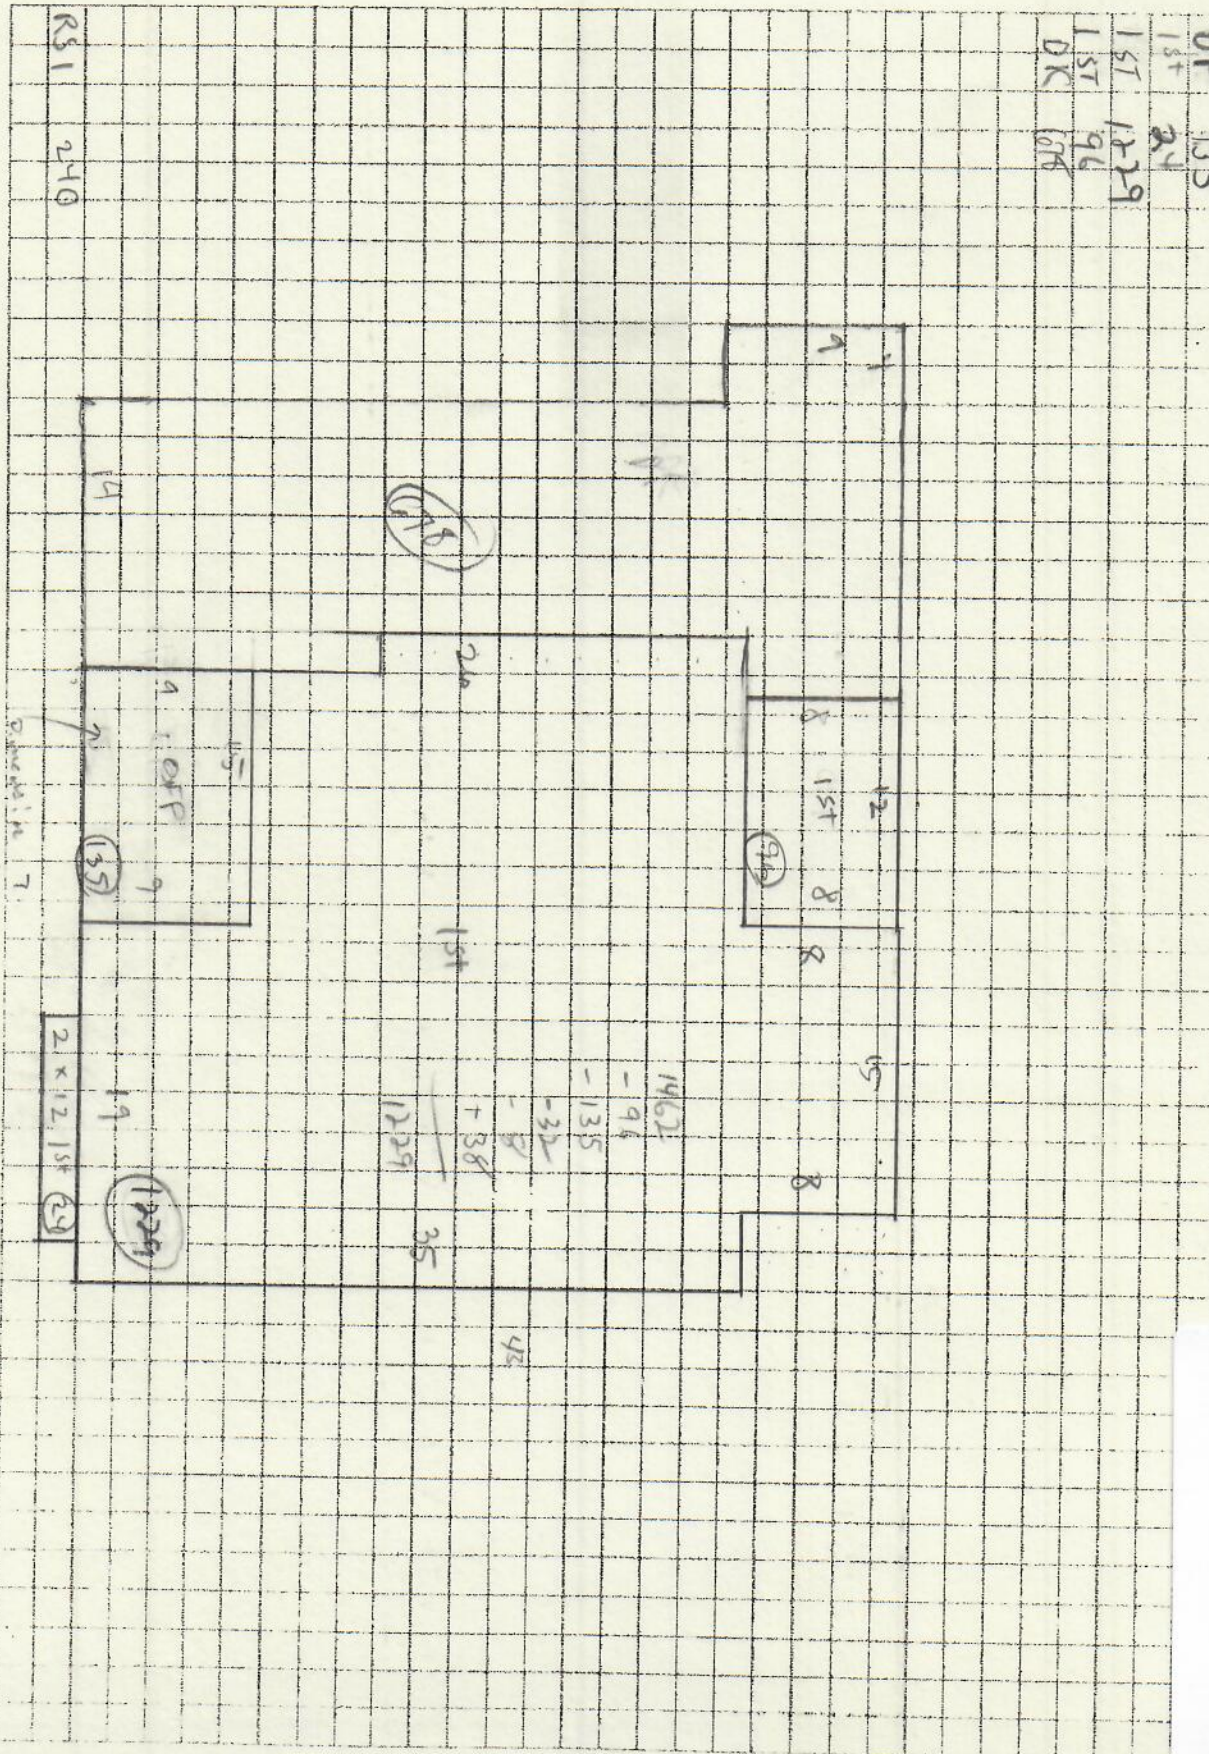

SUBAREAS
OP 135

UNITS

BUILDING SKETCH

OWNER

680-0
Murphy, John
531 Fern Ave.

1ST 1229
1ST 96
OK 106

Fern Ave.

16/3?
34

Building Year: 2003
Sq. Footage: 61600

M