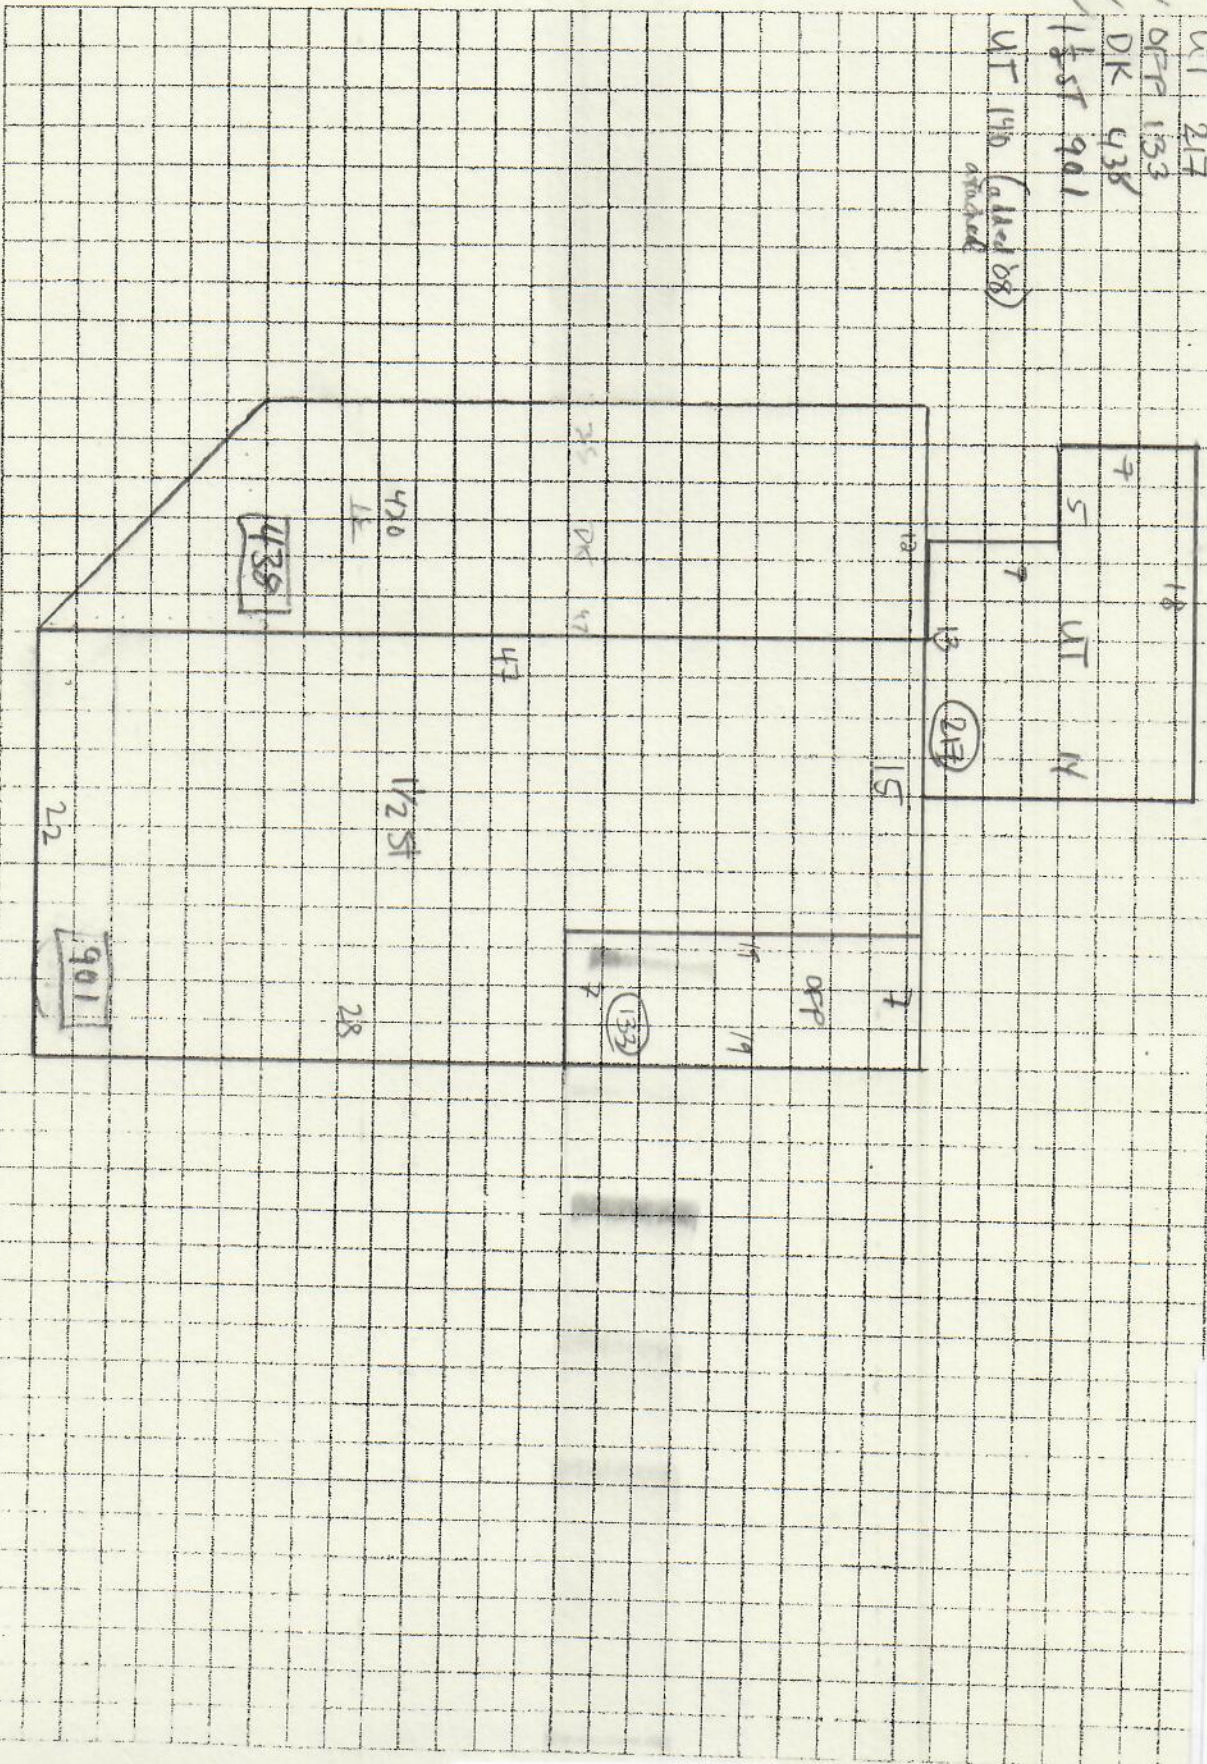

SUBAREAS

UNITS

BUILDING SKETCH

OWNER

- ✓ UT 214
- ✓ OFF 133
- ✓ DK 438
- ✓ 1/2 ST 901
- UT 140 (called 88) attached

704-0

Calderwood, James,
 Calderwood, Linda &
 Calderwood, Kurt, Jts.
 714 Island Ave

Building Year: 1840
 Sq. Footage: 15470

Island Ave.

M