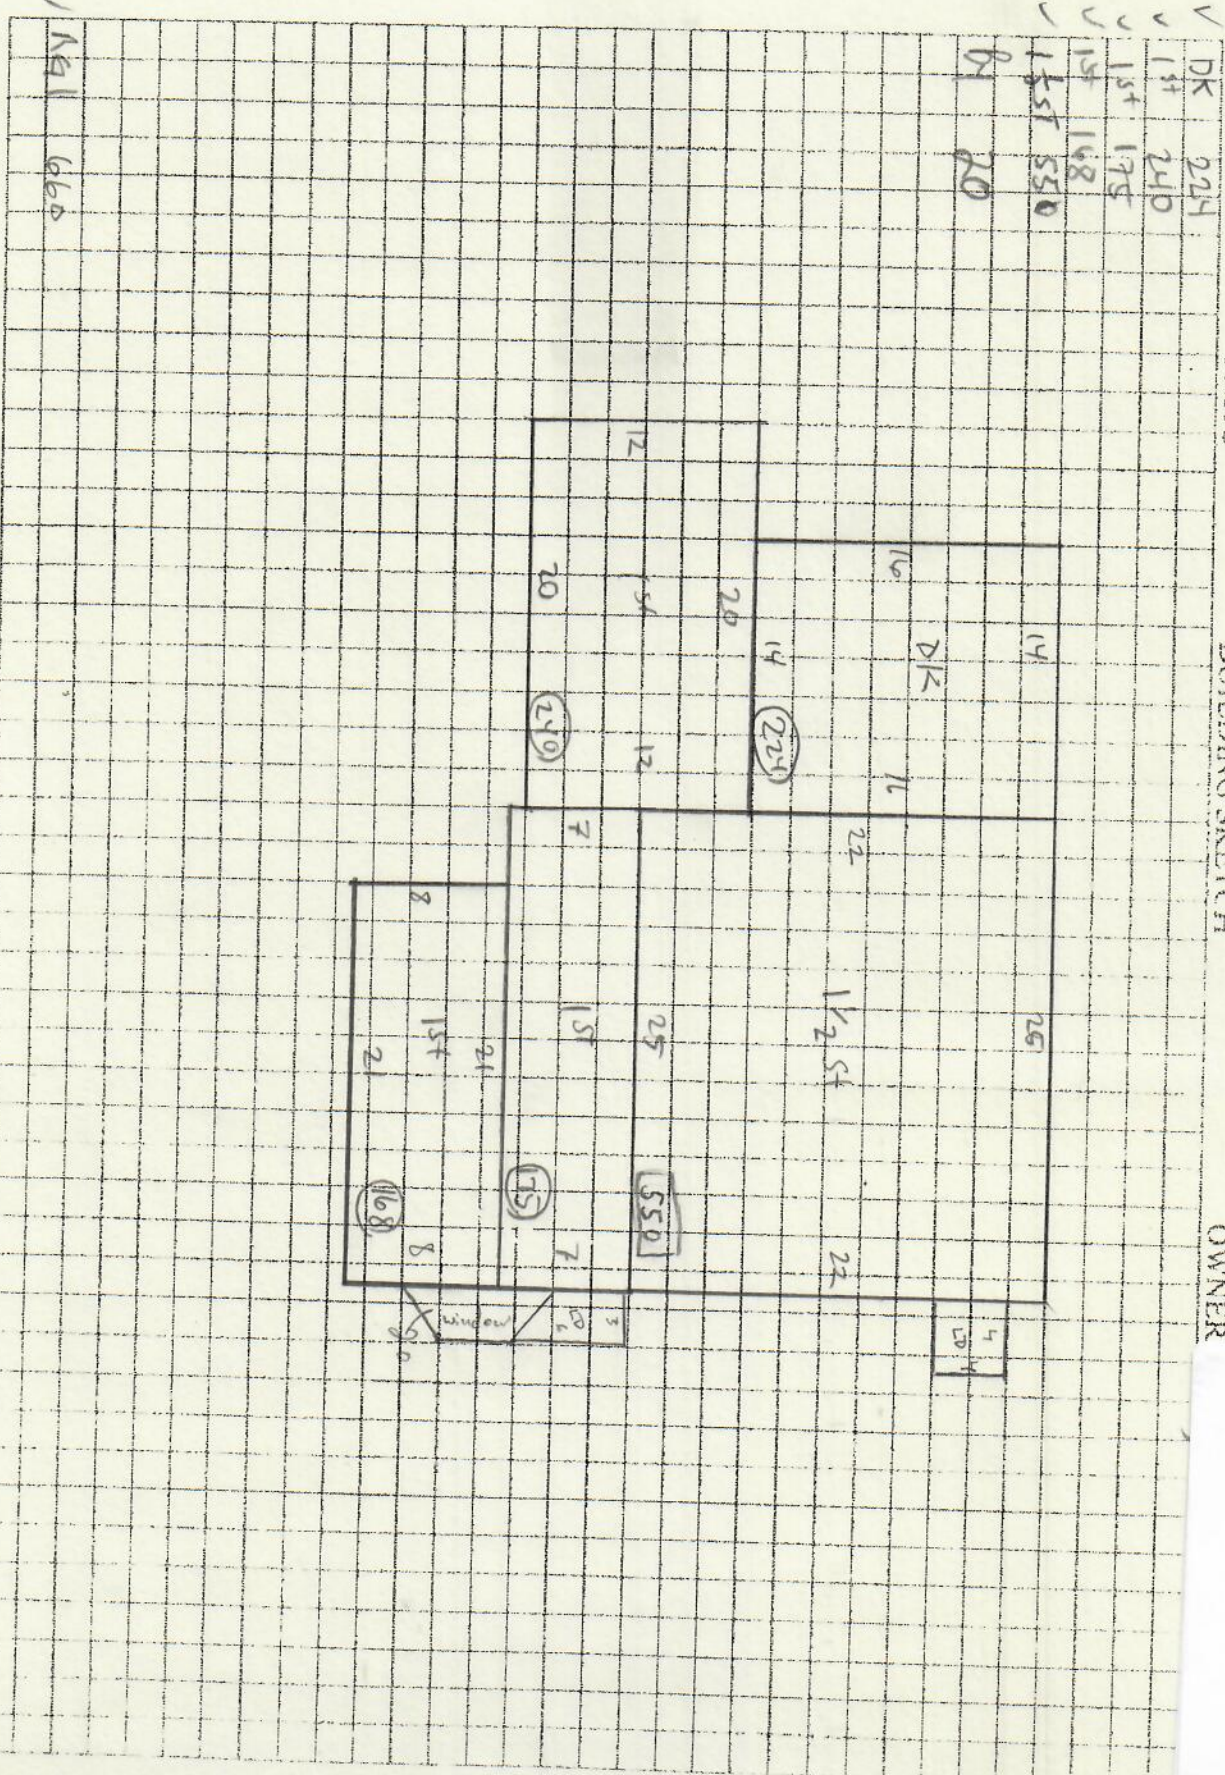

711-0
 Marr, Sharon G.
 772 Island Ave.

SUBAREAS

UNITS

BUILDING SKETCH

OWNER

✓ K41 660

Island Ave.

Building Year: 1890
 Sq. Footage: 21058

M