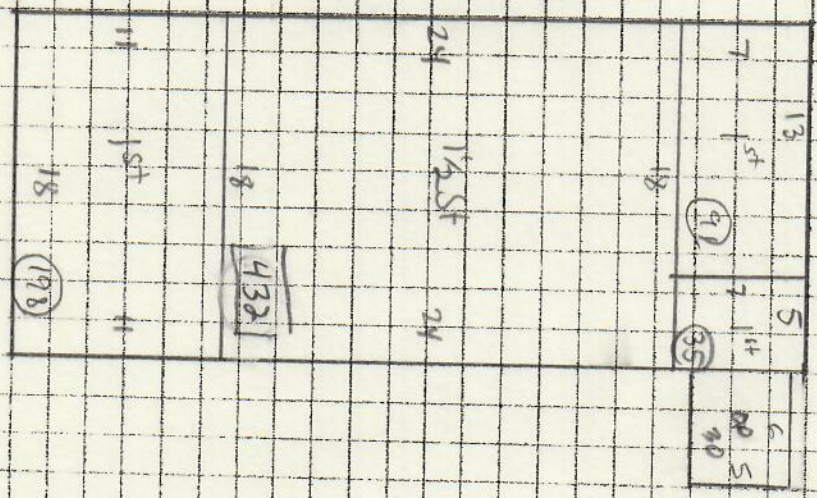

SUBAREAS UNITS

- ✓ 1st 91
- ✓ 1st+ 35
- ✓ 1st 198
- ✓ 1st 432
- ✓ 2nd 30

BUILDING SKETCH

OWNER

712-0  
 Johnson, Bruce Allan  
 Geisler, Leslie (tenants in common)  
 784 Island Avenue

✓ RS1 180 (Poor condition)

Building Year: 1900  
 Sq. Footage: 12754

M