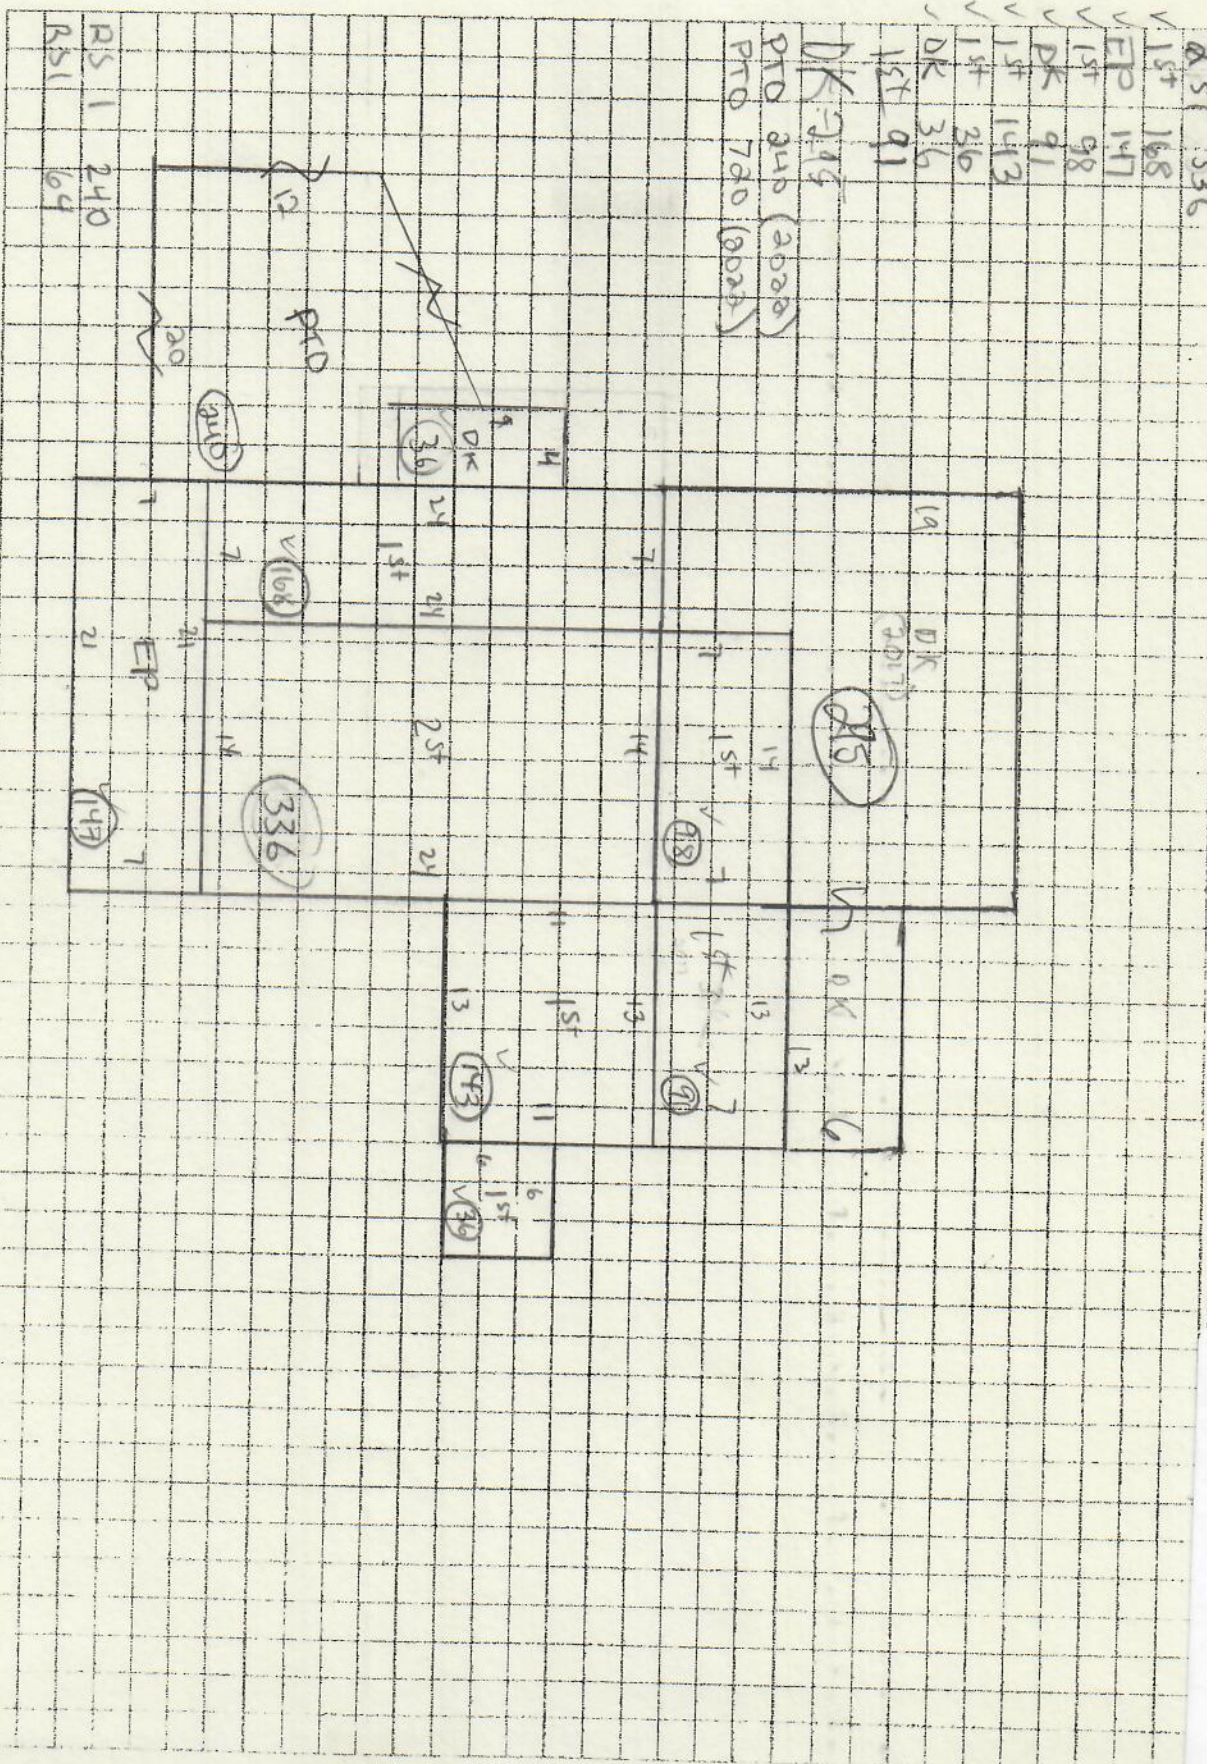

728-0
 Marcisso, Karen E.
 880 Island Ave.

SUBAREAS

UNITS

BUILDING SKETCH

OWNER

Building Year: 1880
 Sq. Footage: 204163

M