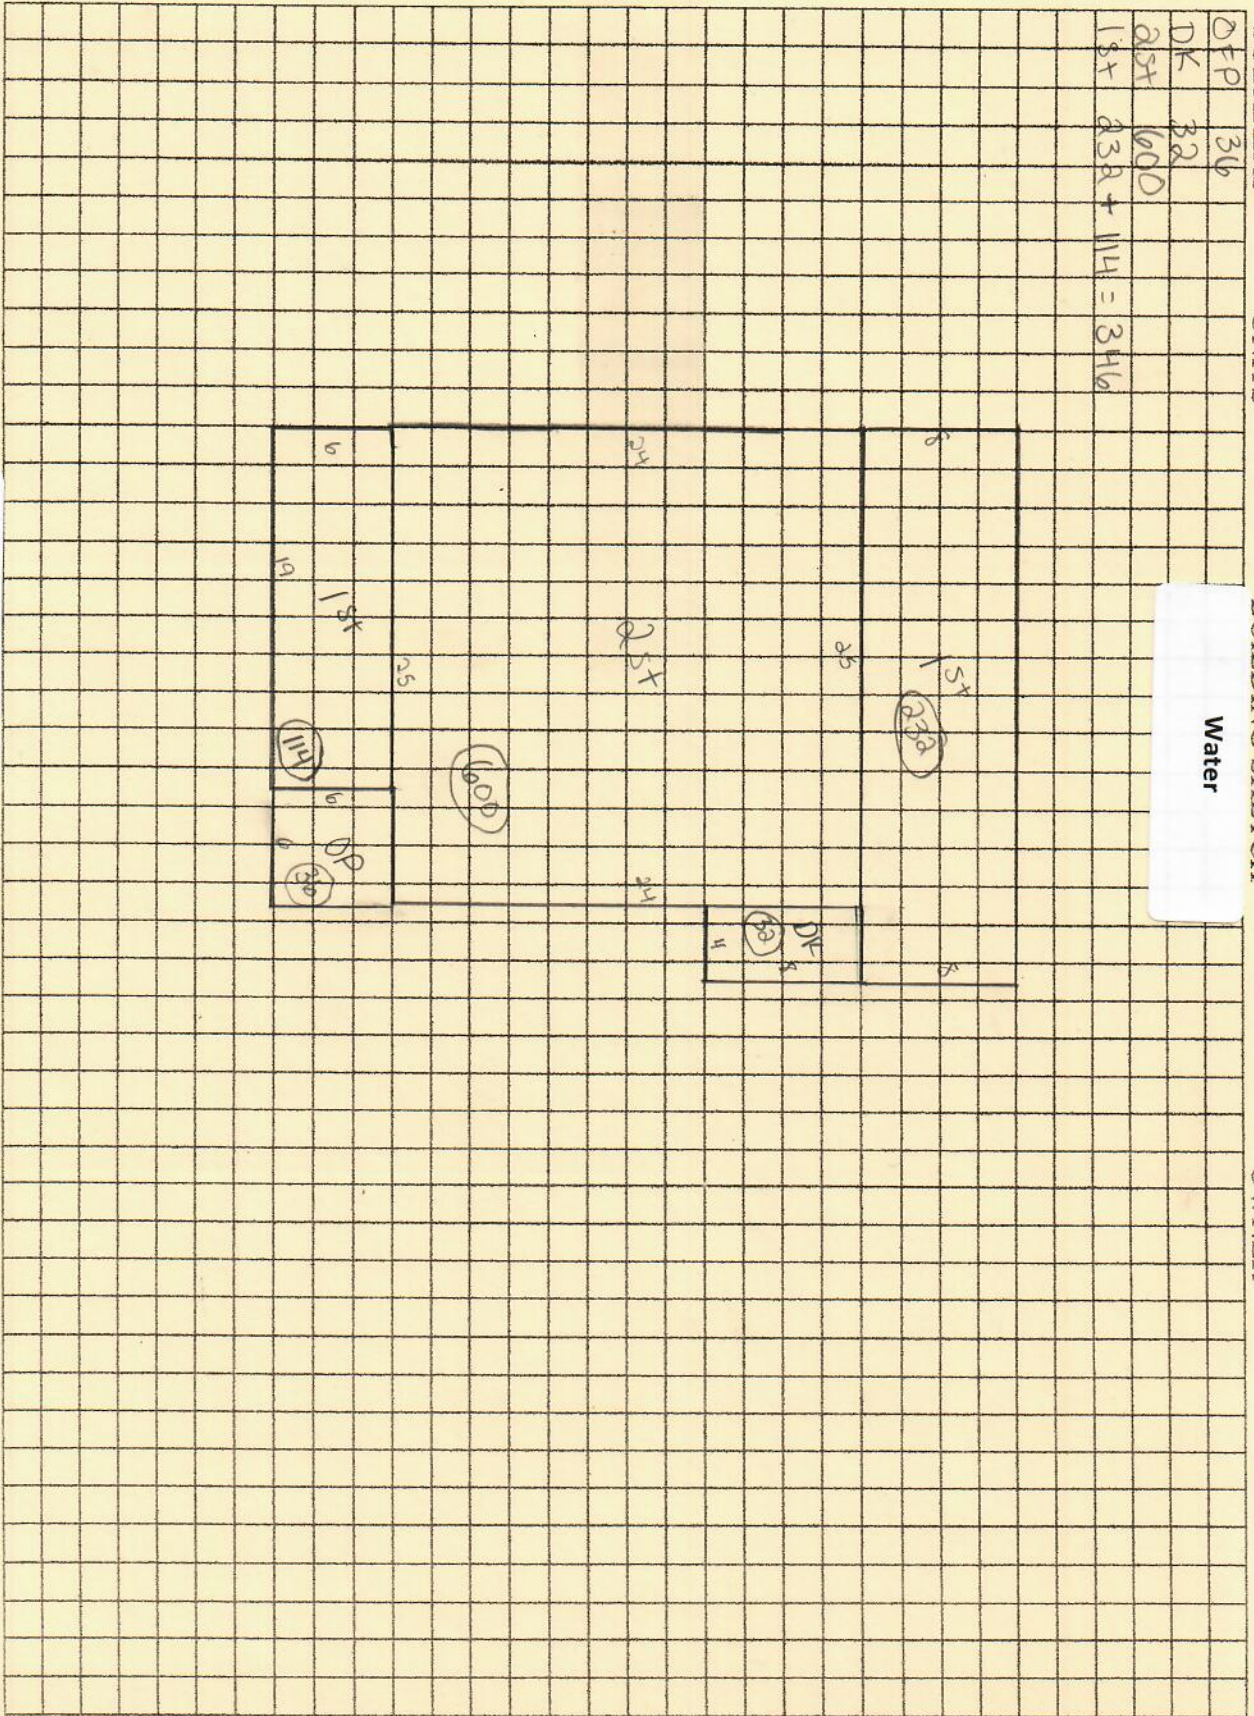

737-0
 Murray, Thomas R.
 Murray, Ericka L. Jts.
 924 Island Ave.

SUBAREAS

DFP 36
 DK 32
 DST 600
 1ST 83R + 114 = 346

UNITS

BUILDING SKETCH

Water

OWNER

Island Ave.

Building Year: 1900
 Sq. Footage: 6270