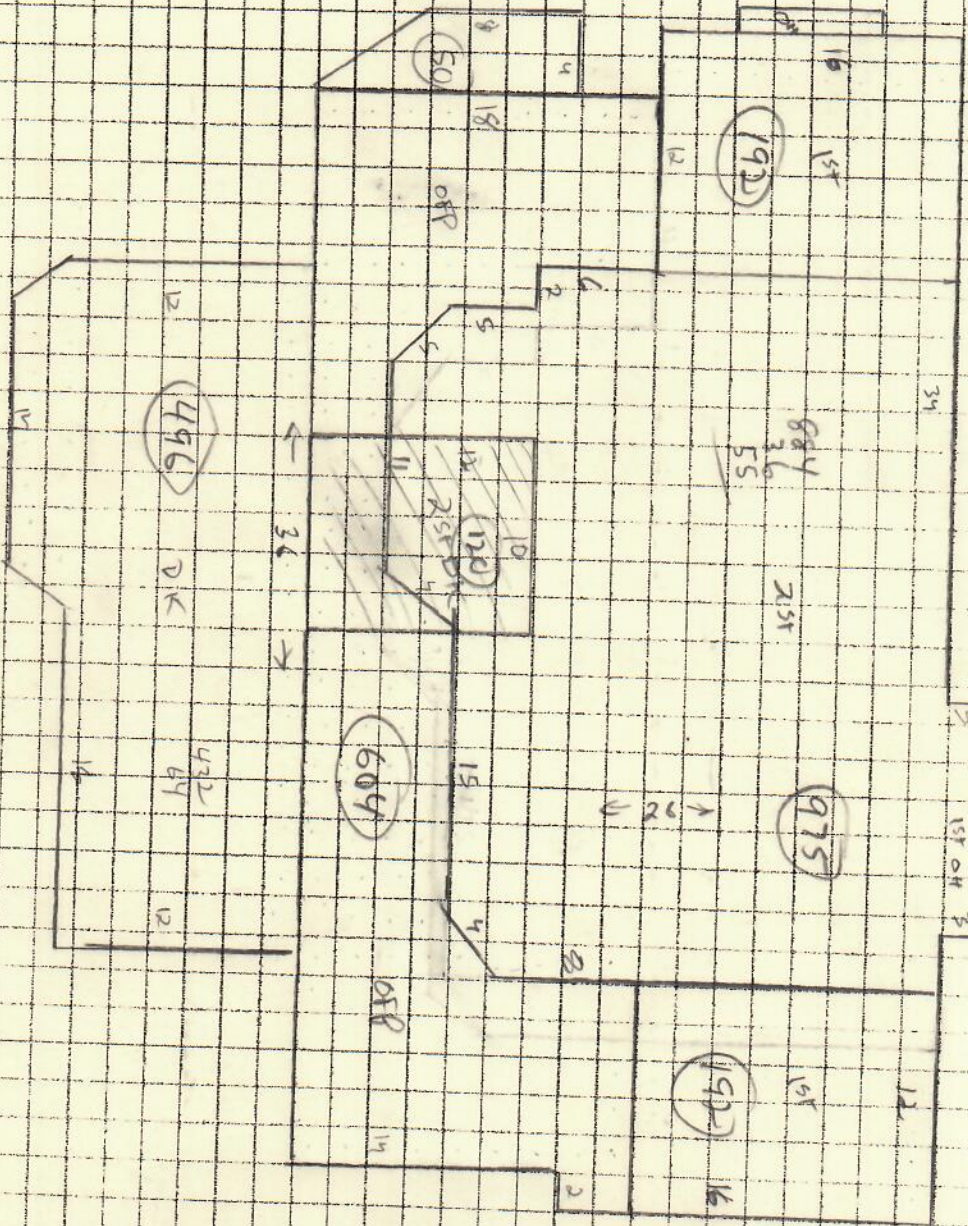

Island Ave.

743-0
Soule, Jennifer
960 Island Ave

SUBAREAS

BUILDING SKETCH

OWNER

UNITS

OFF 604
 DK 496
 OK 510
 1ST 192
 1ST 192
 DK(2nd) 120
 2ST 975

RS 1 336

Water

Building Year: 2003
Sq. Footage: 56517

36
47

M