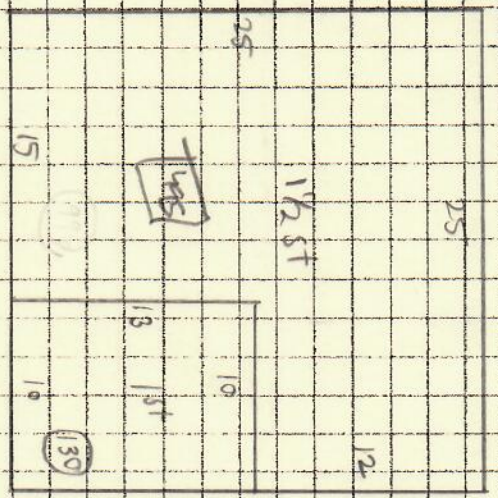

759-0
Ciardi, Richard I.
19 Johnson Hill Ln.

SUBAREAS UNITS BUILDING SKETCH OWNER

1st 130
12 495

RS 1 98

Johnson Hill Ln.

Building Year: 1895
Sq. Footage: 4800