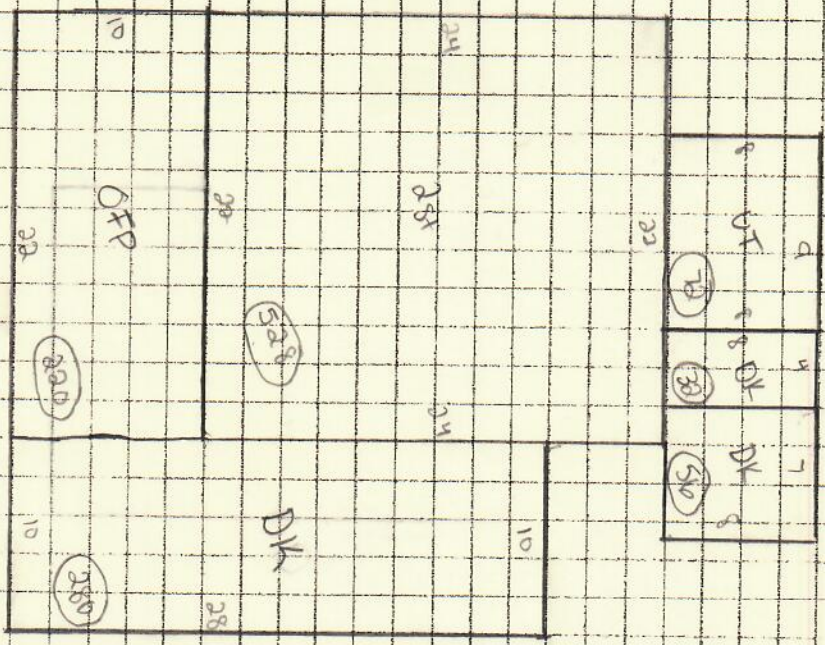

770-0  
 Keith, Ray  
 Keith, Julie Jts.  
 10 Magnolia Ave.

SUBAREAS      UNITS      BUILDING SKETCH      OWNER

VT 72  
 2 st 528  
 DK 32  
 DK SL (2622)  
 DK 280 (2022)  
 OFF 220 (2022)

Magnolia Ave.

Island Ave.

Building Year: 1900  
 Sq. Footage: 60000

SUBAREAS UNITS BUILDING SKETCH

1st 200  
 DK 32  
 2st 528

01  
 993 Island Avenue

770-0  
 Keith, Ray  
 Evans, Julie